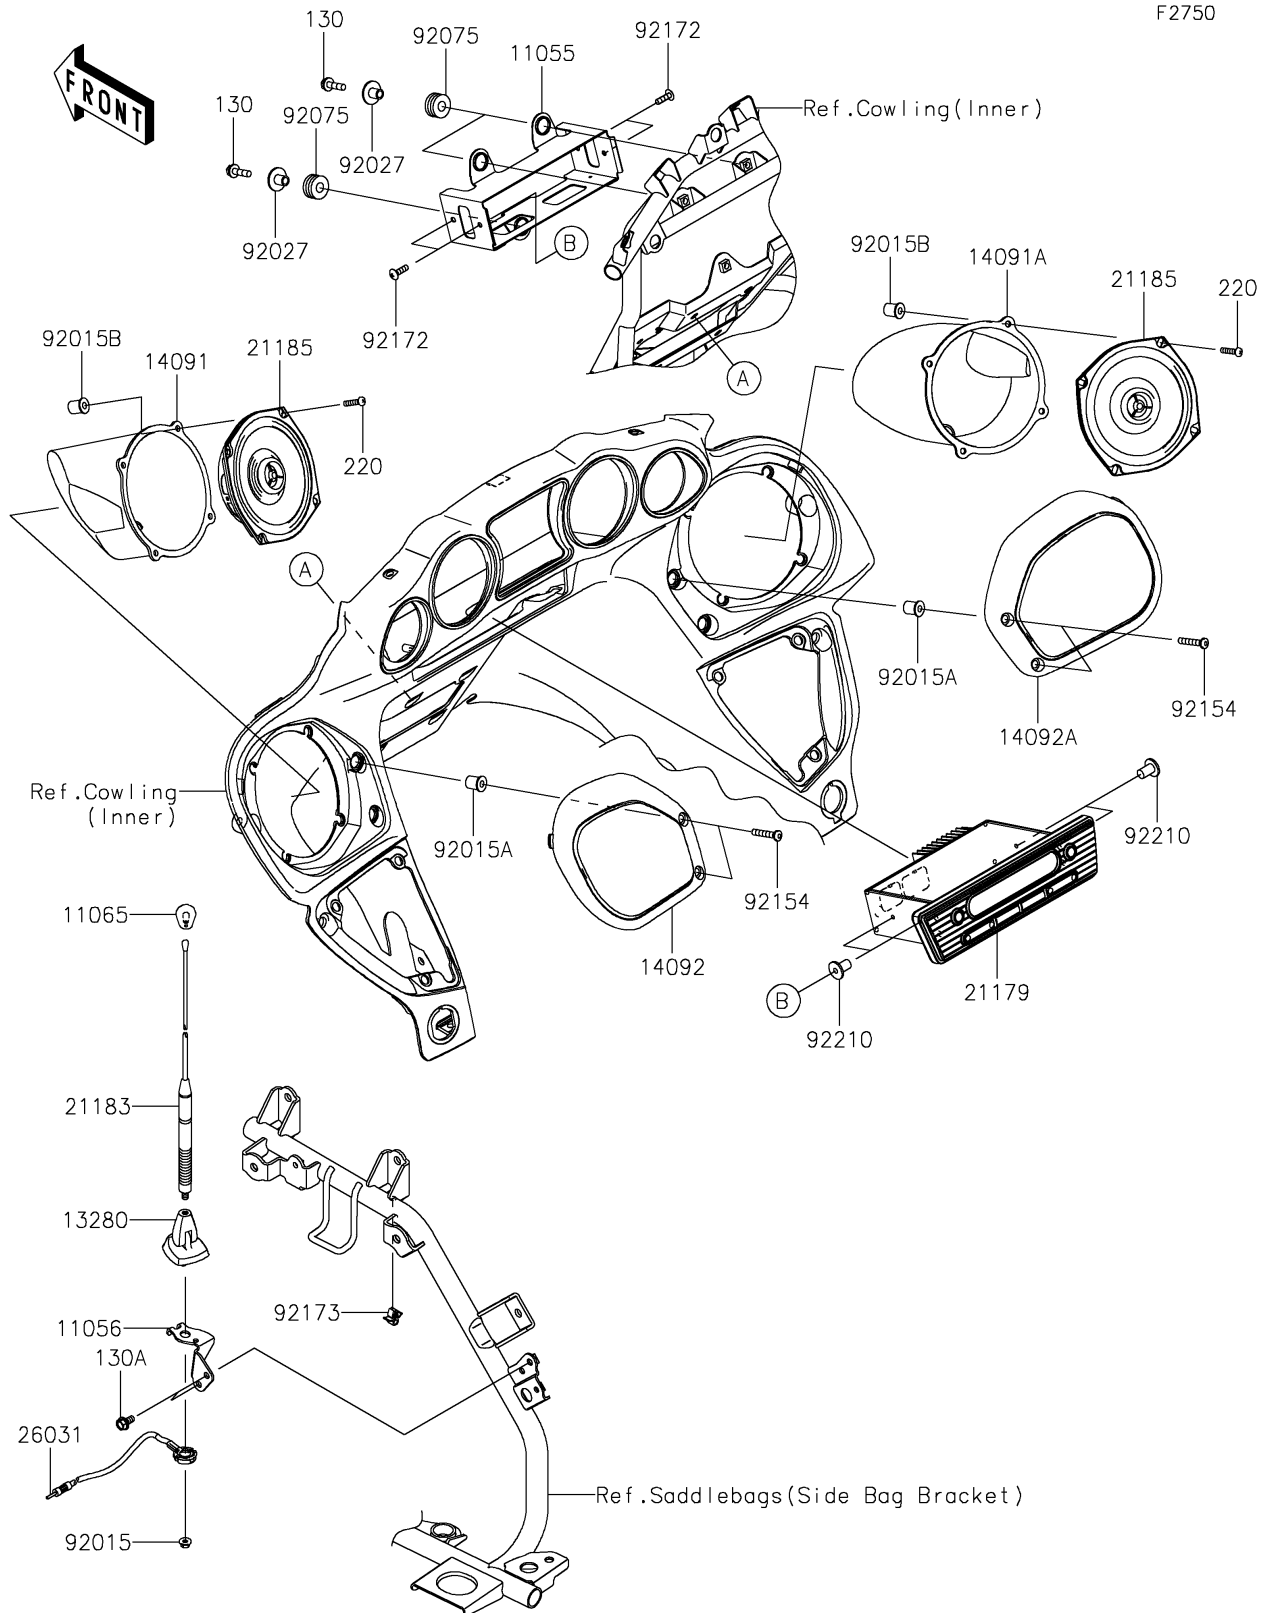

## 2016 Vulcan® 1700 Vaquero® ABS PARTS DIAGRAM

Other

F2750

## 2016 Vulcan® 1700 Vaquero® ABS PARTS LIST

Other

ITEM NAME	PART NUMBER	QUANTITY
BRACKET,AUDIO (Ref # 11055)	11055-1510	1
BRACKET (Ref # 11056)	11056-0380	1
CAP,ANTENNA (Ref # 11065)	11065-0305	1
BOLT-FLANGED,6X22 (Ref # 130)	130BA0622	1
BOLT-FLANGED,6X14 (Ref # 130A)	130BB0614	1
HOLDER,ANTENNA (Ref # 13280)	13280-0285	1
COVER,SPEAKER BOX,LH (Ref # 14091)	14091-1773	1
COVER,SPEAKER BOX,RH (Ref # 14091A)	14091-1774	1
COVER,SPEAKER,LH (Ref # 14092)	14092-0813	1
COVER,SPEAKER,RH (Ref # 14092A)	14092-0814	1
RADIO-TUNER (Ref # 21179)	21179-0005	1
ANTENNA (Ref # 21183)	21183-0006	1
SPEAKER (Ref # 21185)	21185-0001	1
SCREW-PAN-CROS,5X20 (Ref # 220)	220AB0520	1
HARNESS (Ref # 26031)	26031-1096	1
NUT,FLANGED,5MM (Ref # 92015)	92015-1259	1
NUT (Ref # 92015A)	92015-1700	1
NUT,WELL,5MM (Ref # 92015B)	92015-1757	1
COLLAR,L=13.1,BLACK (Ref # 92027)	92027-1450	1
DAMPER,10X24X12 (Ref # 92075)	92075-1690	1
BOLT,SOCKET,6X30 (Ref # 92154)	92154-0206	1
SCREW,5X18 (Ref # 92172)	92172-0428	1
CLAMP (Ref # 92173)	92173-1133	1
NUT,WELL,5MM (Ref # 92210)	92210-0532	1