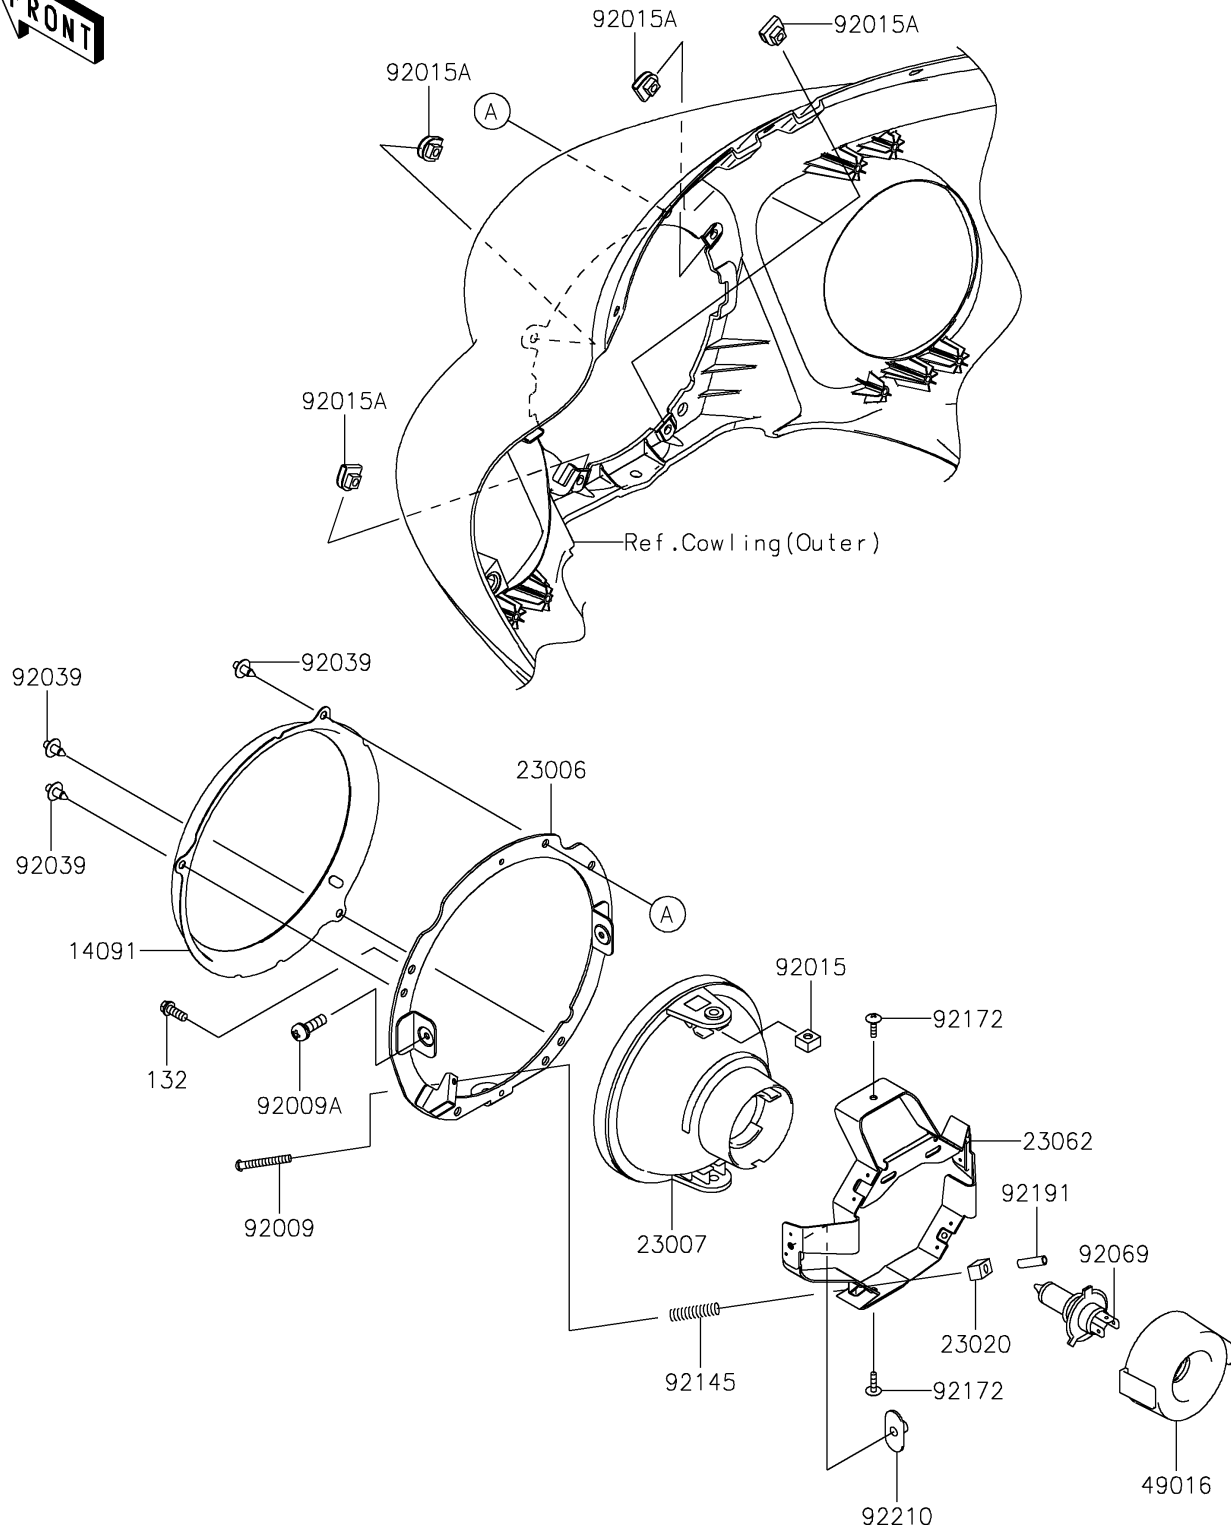

2016 Vulcan® 1700 Vaquero® ABS PARTS DIAGRAM

Headlight(s)

F2710

2016 Vulcan® 1700 Vaquero® ABS PARTS LIST

Headlight(s)

ITEM NAME	PART NUMBER	QUANTITY
BOLT-FLANGED-SMALL,6X16 (Ref # 132)	132BA0616	1
COVER,RETAINER (Ref # 14091)	14091-1620	1
RIM-LAMP (Ref # 23006)	23006-0016	1
LENS-COMP,HEAD LAMP (Ref # 23007)	23007-1396	1
NUT,4MM,FOCUS ADJUST (Ref # 23020)	23020-018	1
BRACKET-COMP,HEAD LAMP (Ref # 23062)	23062-1132	1
COVER-SEAL,SOCKET (Ref # 49016)	49016-1203	1
SCREW,FOCUS ADJUST,4X60 (Ref # 92009)	92009-1816	1
SCREW,5X16 (Ref # 92009A)	92009-1879	1
NUT,5MM (Ref # 92015)	92015-1157	1
NUT,CLIP,6MM (Ref # 92015A)	92015-1904	1
RIVET (Ref # 92039)	92039-0083	1
BULB,12V 60/55W,H4 (Ref # 92069)	92069-0050	1
SPRING,HEAD LAMP LENS (Ref # 92145)	92145-1268	1
SCREW,TAPPING,4X16 (Ref # 92172)	92172-0391	1
TUBE,3.5X5.5X19 (Ref # 92191)	92191-1217	1
NUT,SPECIAL,5MM (Ref # 92210)	92210-1060	1