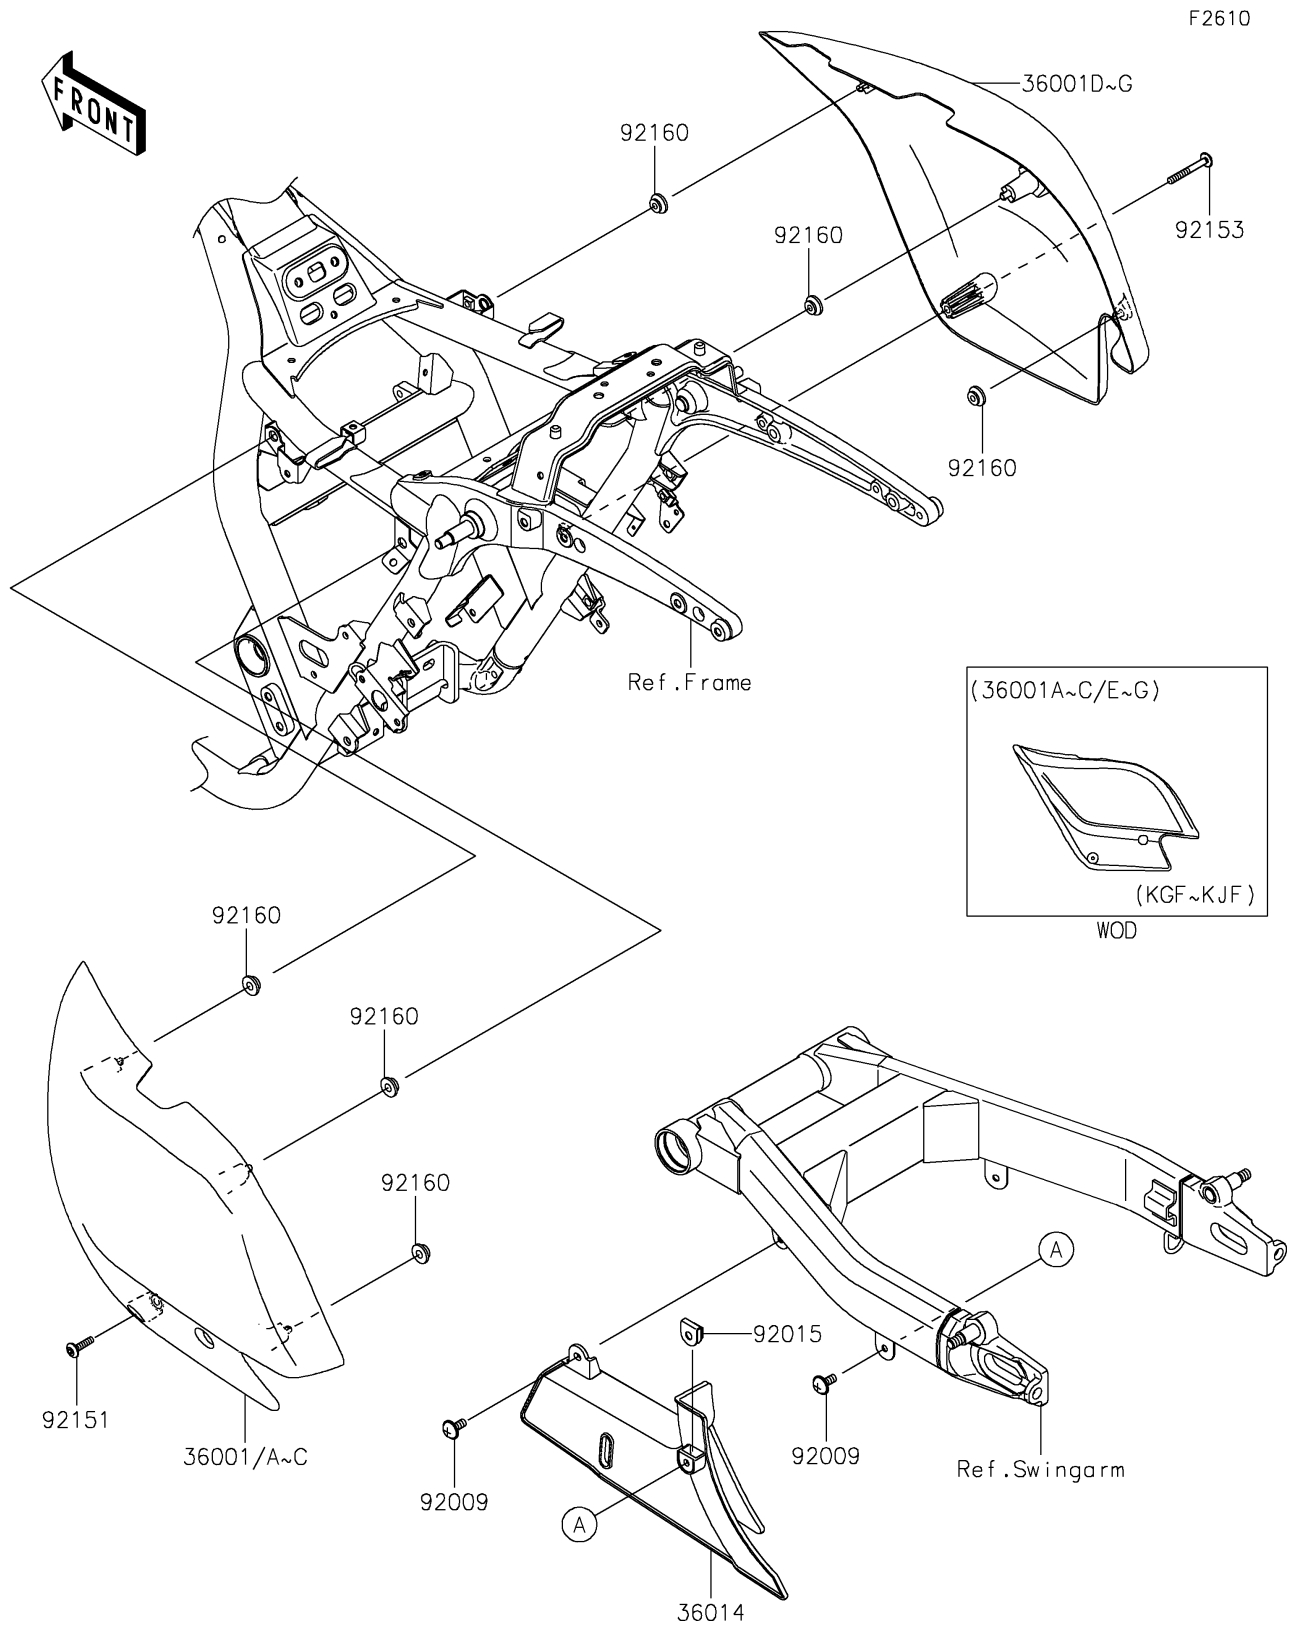

2016 Vulcan® 1700 Vaquero® ABS PARTS DIAGRAM

Side Covers/Chain Cover

2016 Vulcan® 1700 Vaquero® ABS PARTS LIST

Side Covers/Chain Cover

ITEM NAME	PART NUMBER	QUANTITY
COVER-SIDE,LH,P.C.WHITE (Ref # 36001B)	36001-0218-667	1
COVER-SIDE,RH,P.C.WHITE (Ref # 36001F)	36001-0219-667	1
CASE-CHAIN (Ref # 36014)	36014-0042	1
SCREW,6X14 (Ref # 92009)	92009-1555	1
NUT,CLIP,6MM (Ref # 92015)	92015-1904	1
BOLT,SOCKET,6X25 (Ref # 92151)	92151-1611	1
BOLT,SOCKET,6X50 (Ref # 92153)	92153-1842	1
DAMPER (Ref # 92160)	92160-1613	1