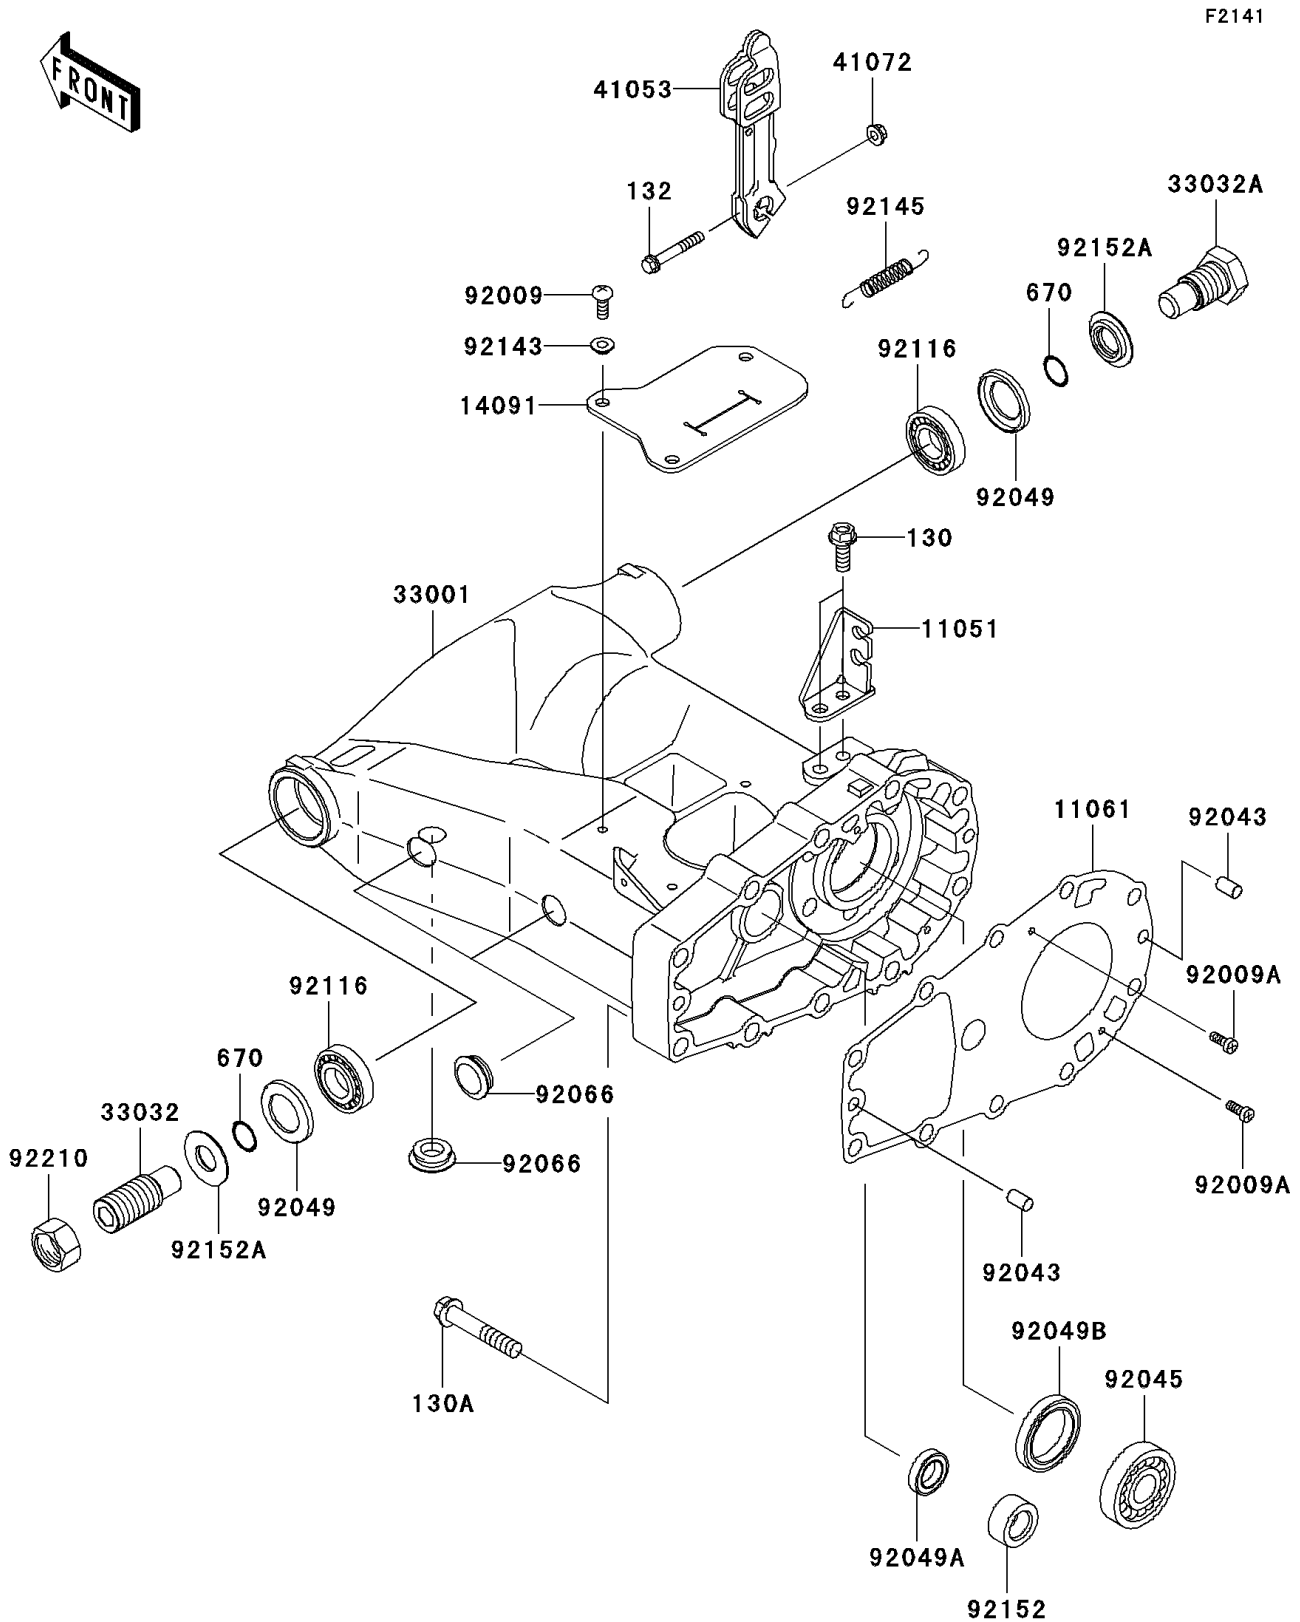

## 2004 Prairie® 700 4x4 Hardwoods® Green HD™ PARTS DIAGRAM

Swingarm

## 2004 Prairie® 700 4x4 Hardwoods® Green HD™ PARTS LIST

Swingarm

ITEM NAME	PART NUMBER	QUANTITY
BOLT-FLANGED,8X22 (Ref # 130)	130J0822	1
BOLT-FLANGED,10X55 (Ref # 130A)	130P1055	1
BOLT-FLANGED-SMALL,6X40 (Ref # 132)	132G0640	1
O RING,16MM (Ref # 670)	670B2016	1
BRACKET,CABLE (Ref # 11051)	11051-1762	1
GASKET,SWING ARM (Ref # 11061)	11061-1065	1
COVER (Ref # 14091)	14091-7508	1
ARM-COMP-SWING (Ref # 33001)	33001-0008	1
SHAFT-SWING ARM,LEFT SIDE (Ref # 33032)	33032-1197	1
SHAFT-SWING ARM,RIGHT SIDE (Ref # 33032A)	33032-1200	1
LEVER-BRAKE CAM (Ref # 41053)	41053-1094	1
NUT,6MM (Ref # 41072)	41072-007	1
SCREW,TAPPING,6X16 (Ref # 92009)	92009-1166	1
SCREW,4X10 (Ref # 92009A)	92009-1936	1
PIN,8X14 (Ref # 92043)	92043-1567	1
BEARING-BALL,TMBO/28C3 (Ref # 92045)	92045-1427	1
SEAL-OIL,26406 (Ref # 92049)	92049-1030	1
SEAL-OIL,TC17X28X6 (Ref # 92049A)	92049-1537	1
SEAL-OIL,HTC35X48X7 (Ref # 92049B)	92049-1538	1
PLUG (Ref # 92066)	92066-1534	1
BEARING-ROLLER,4T30203E1 (Ref # 92116)	92116-1001	1
COLLAR (Ref # 92143)	92143-1331	1
SPRING,BRAKE LEVER RETURN (Ref # 92145)	92145-1313	1
COLLAR (Ref # 92152)	92152-1240	1
COLLAR (Ref # 92152A)	92152-1356	1
NUT,22MM (Ref # 92210)	92210-0190	1