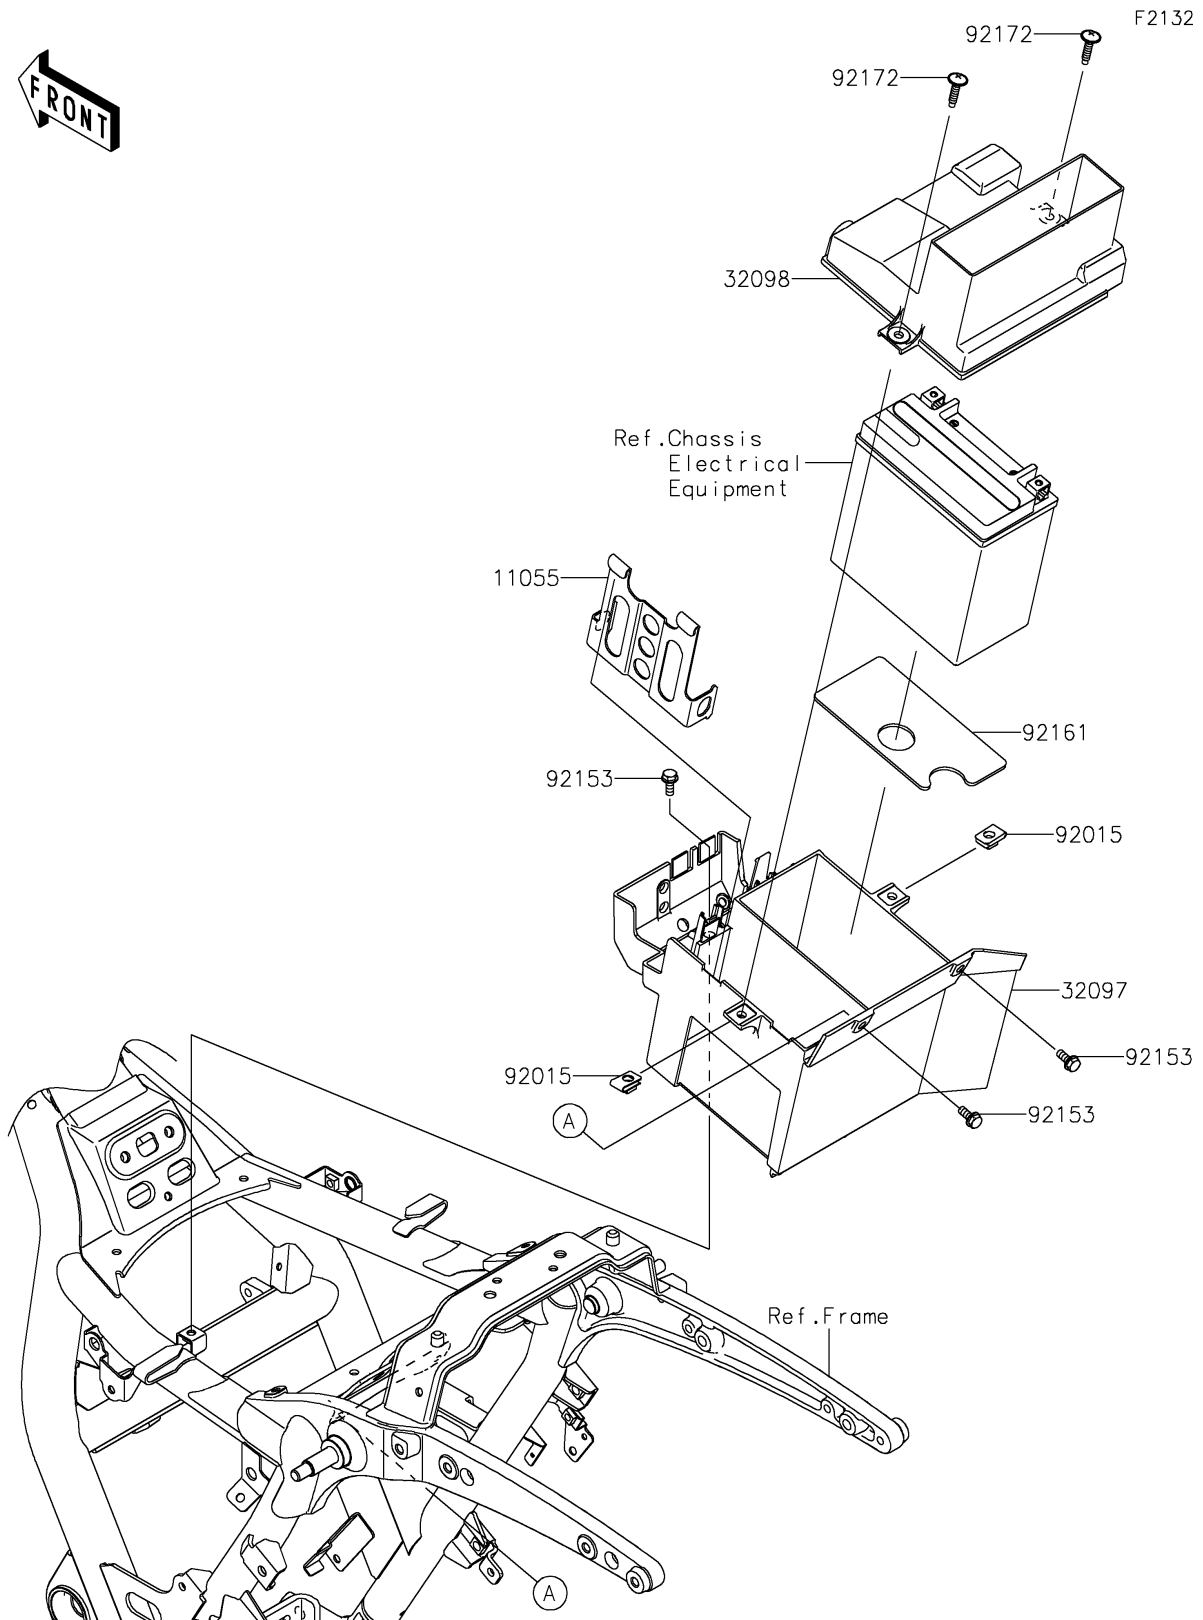

2016 Vulcan® 1700 Vaquero® ABS PARTS DIAGRAM

Battery Case

2016 Vulcan® 1700 Vaquero® ABS PARTS LIST

Battery Case

ITEM NAME	PART NUMBER	QUANTITY
BRACKET,ECU&RELAY BOX (Ref # 11055)	11055-0617	1
CASE-BATTERY (Ref # 32097)	32097-0027	1
CASE-TOOL (Ref # 32098)	32098-0020	1
NUT,6MM (Ref # 92015)	92015-1602	1
BOLT,6X16 (Ref # 92153)	92153-1215	1
DAMPER,BATTERY (Ref # 92161)	92161-1097	1
SCREW,6X26 (Ref # 92172)	92172-0137	1