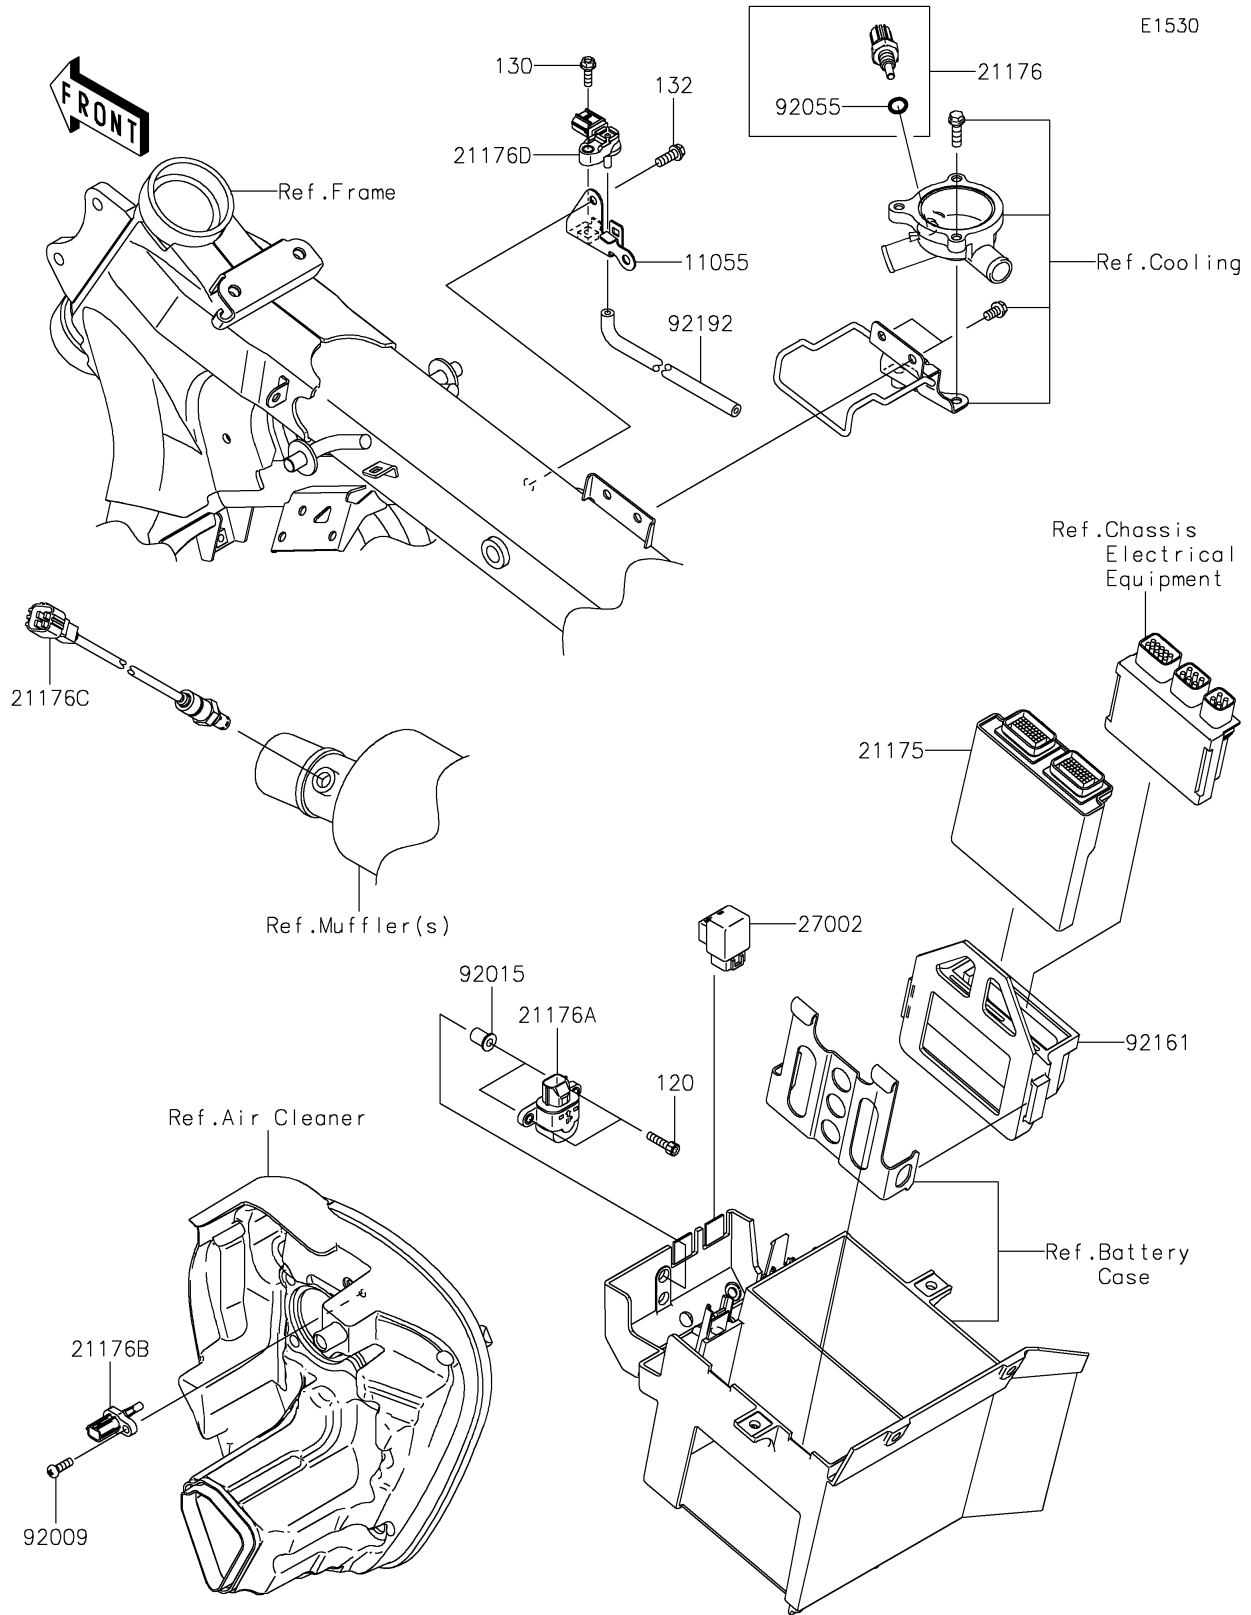

2016 Vulcan® 1700 Vaquero® ABS PARTS DIAGRAM

Fuel Injection

2016 Vulcan® 1700 Vaquero® ABS PARTS LIST

Fuel Injection

ITEM NAME	PART NUMBER	QUANTITY
BRACKET (Ref # 11055)	11055-0569	1
BOLT-SOCKET,5X20 (Ref # 120)	120CA0520	1
BOLT-FLANGED,5X16 (Ref # 130)	130BA0516	1
BOLT-FLANGED-SMALL,6X16 (Ref # 132)	132BA0616	1
CONTROL UNIT-ELECTRONIC (Ref # 21175)	21175-0927	1
SENSOR,WATER TEMP (Ref # 21176)	21176-0009	1
SENSOR (Ref # 21176A)	21176-0025	1
SENSOR,AIR TEMPERATURE (Ref # 21176B)	21176-0048	1
SENSOR,OXYGEN (Ref # 21176C)	21176-0090	1
SENSOR,PRESSURE (Ref # 21176D)	21176-0111	1
RELAY-ASSY (Ref # 27002)	27002-1062	1
SCREW,TAPPING,5X16 (Ref # 92009)	92009-1984	1
NUT,WELL,5MM (Ref # 92015)	92015-1757	1
RING-O,9.5X1.9 (Ref # 92055)	92055-0016	1
DAMPER (Ref # 92161)	92161-0092	1
TUBE,FITTING-ASV (Ref # 92192)	92192-0354	1