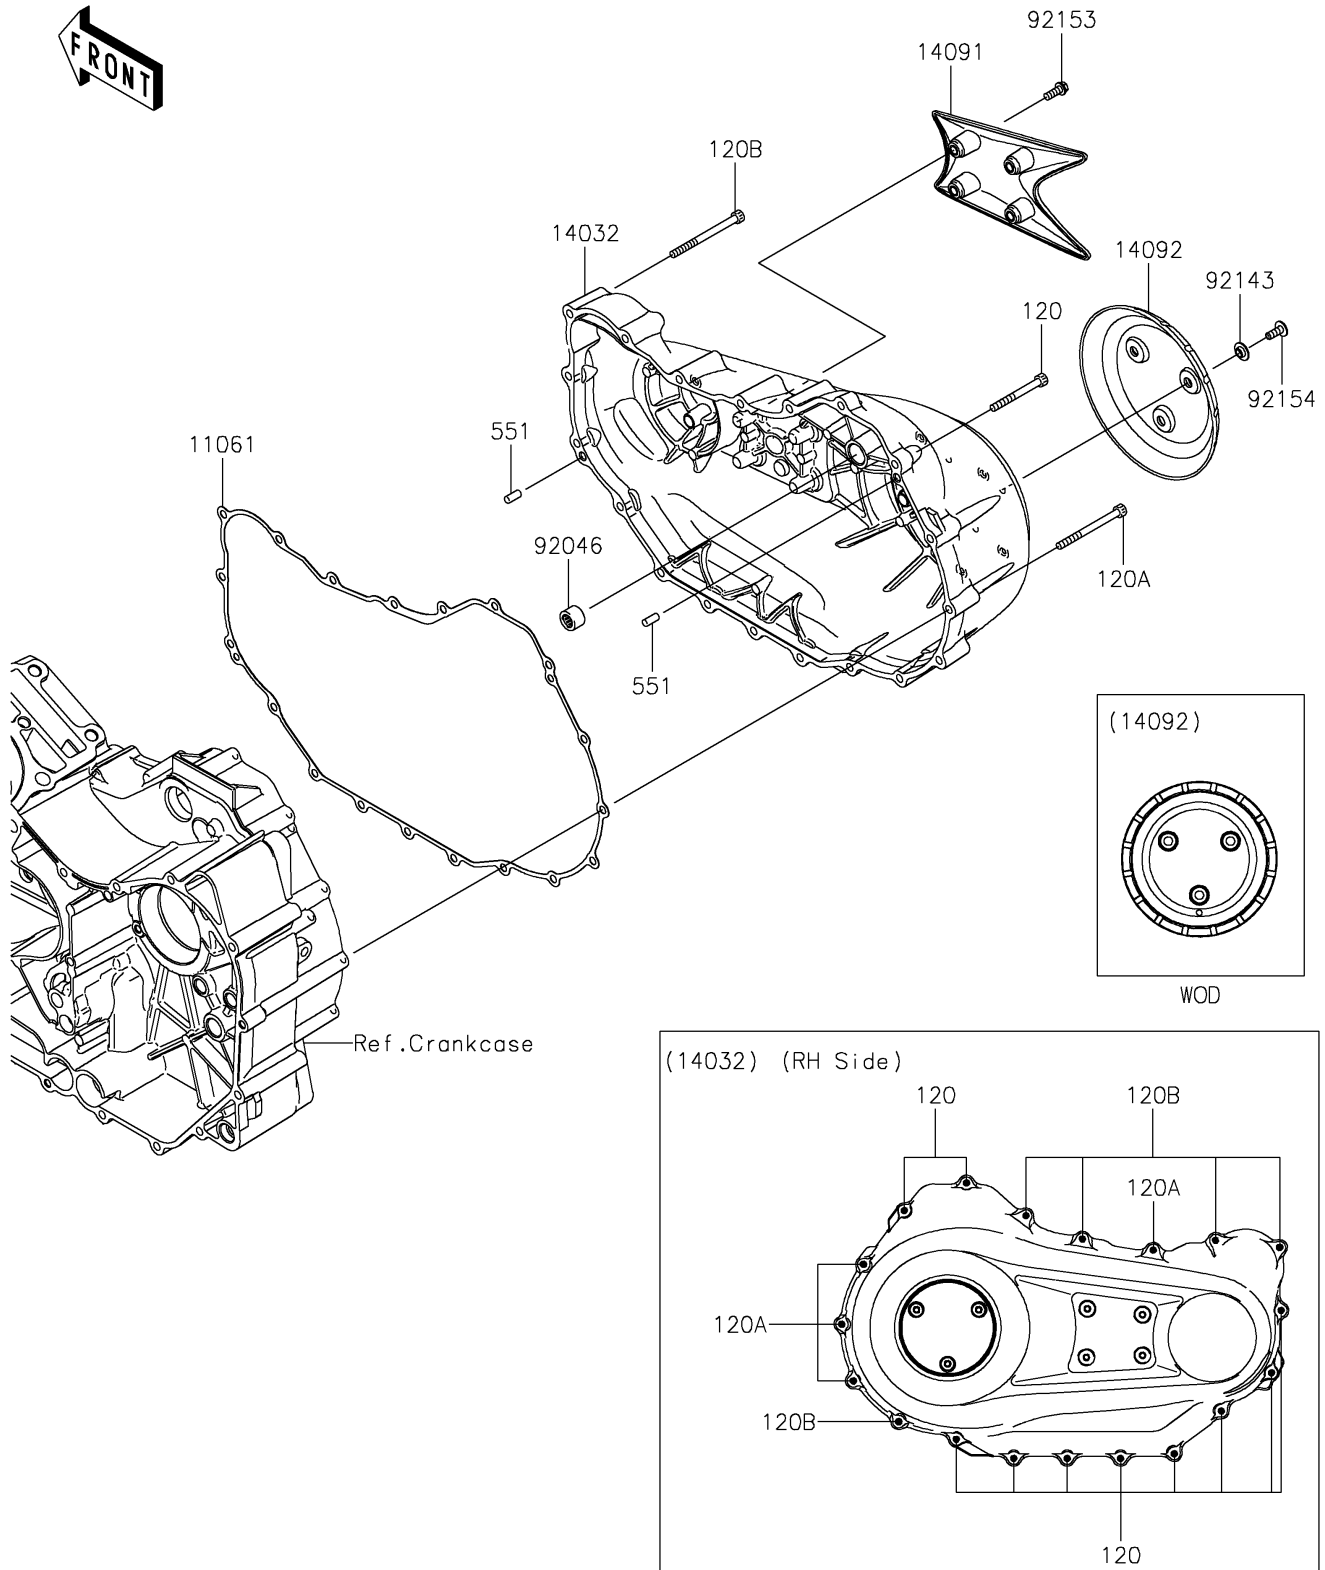

## 2016 Vulcan® 1700 Vaquero® ABS PARTS DIAGRAM

Right Engine Cover(s)

E1436

## 2016 Vulcan® 1700 Vaquero® ABS PARTS LIST

Right Engine Cover(s)

ITEM NAME	PART NUMBER	QUANTITY
GASKET,CLUTCH COVER (Ref # 11061)	11061-0337	1
BOLT-SOCKET,6X50 (Ref # 120)	120CC0650	1
BOLT-SOCKET,6X65 (Ref # 120A)	120CC0665	1
BOLT-SOCKET,6X75 (Ref # 120B)	120CC0675	1
COVER-CLUTCH (Ref # 14032)	14032-0151	1
COVER,CLUTCH,OUTER (Ref # 14091)	14091-0995	1
COVER,CLUTCH OUTER (Ref # 14092)	14092-0033	1
PIN-DOWEL,6X14 (Ref # 551)	551A0614	1
BEARING-NEEDLE,HK1212V11 (Ref # 92046)	92046-1292	1
COLLAR (Ref # 92143)	92143-1087	1
BOLT,6X16 (Ref # 92153)	92153-0825	1
BOLT,SOCKET,6X16 (Ref # 92154)	92154-0257	1