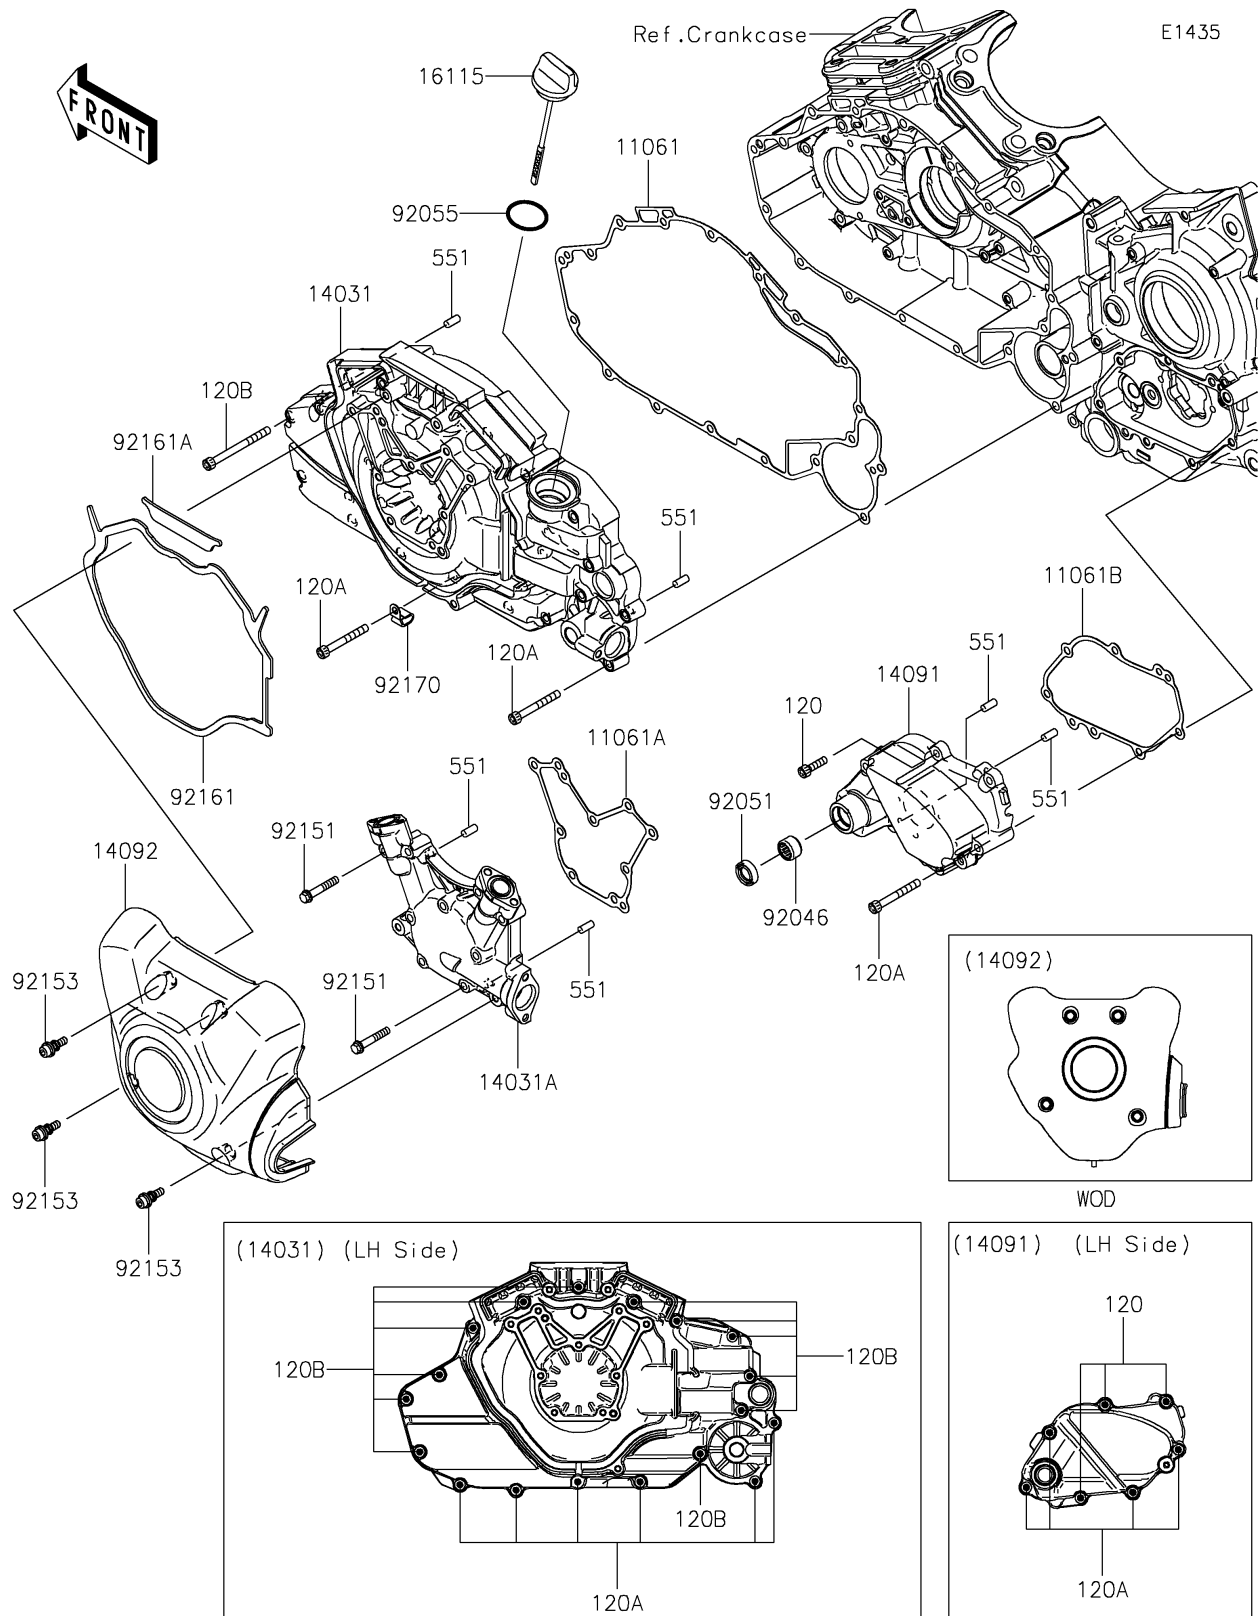

2016 Vulcan® 1700 Vaquero® ABS PARTS DIAGRAM

Left Engine Cover(s)

2016 Vulcan® 1700 Vaquero® ABS PARTS LIST

Left Engine Cover(s)

ITEM NAME	PART NUMBER	QUANTITY
GASKET,GENERATOR COVER,IN (Ref # 11061)	11061-0338	1
GASKET,GENERATOR COVER,MID (Ref # 11061A)	11061-0339	1
GASKET,CHANGE COVER (Ref # 11061B)	11061-0340	1
BOLT-SOCKET,6X22 (Ref # 120)	120CC0622	1
BOLT-SOCKET,6X50 (Ref # 120A)	120CC0650	1
BOLT-SOCKET,6X70 (Ref # 120B)	120CC0670	1
COVER-GENERATOR,INNER (Ref # 14031)	14031-0093	1
COVER-GENERATOR,MIDDLE (Ref # 14031A)	14031-0094	1
COVER,CHANGE (Ref # 14091)	14091-1807	1
COVER,GENERATOR OUTER (Ref # 14092)	14092-0245	1
CAP-OIL FILLER (Ref # 16115)	16115-0019	1
PIN-DOWEL,6X14 (Ref # 551)	551A0614	1
BEARING-NEEDLE,HK1312 (Ref # 92046)	92046-1148	1
SEAL-OIL,TB13225.5 (Ref # 92051)	92051-005	1
RING-O,31.5X2.6 (Ref # 92055)	92055-049	1
BOLT,6X35 (Ref # 92151)	92151-1624	1
BOLT,SOCKET,6X22 (Ref # 92153)	92153-1331	1
DAMPER (Ref # 92161)	92161-0668	1
DAMPER (Ref # 92161A)	92161-0672	1
CLAMP (Ref # 92170)	92170-1577	1