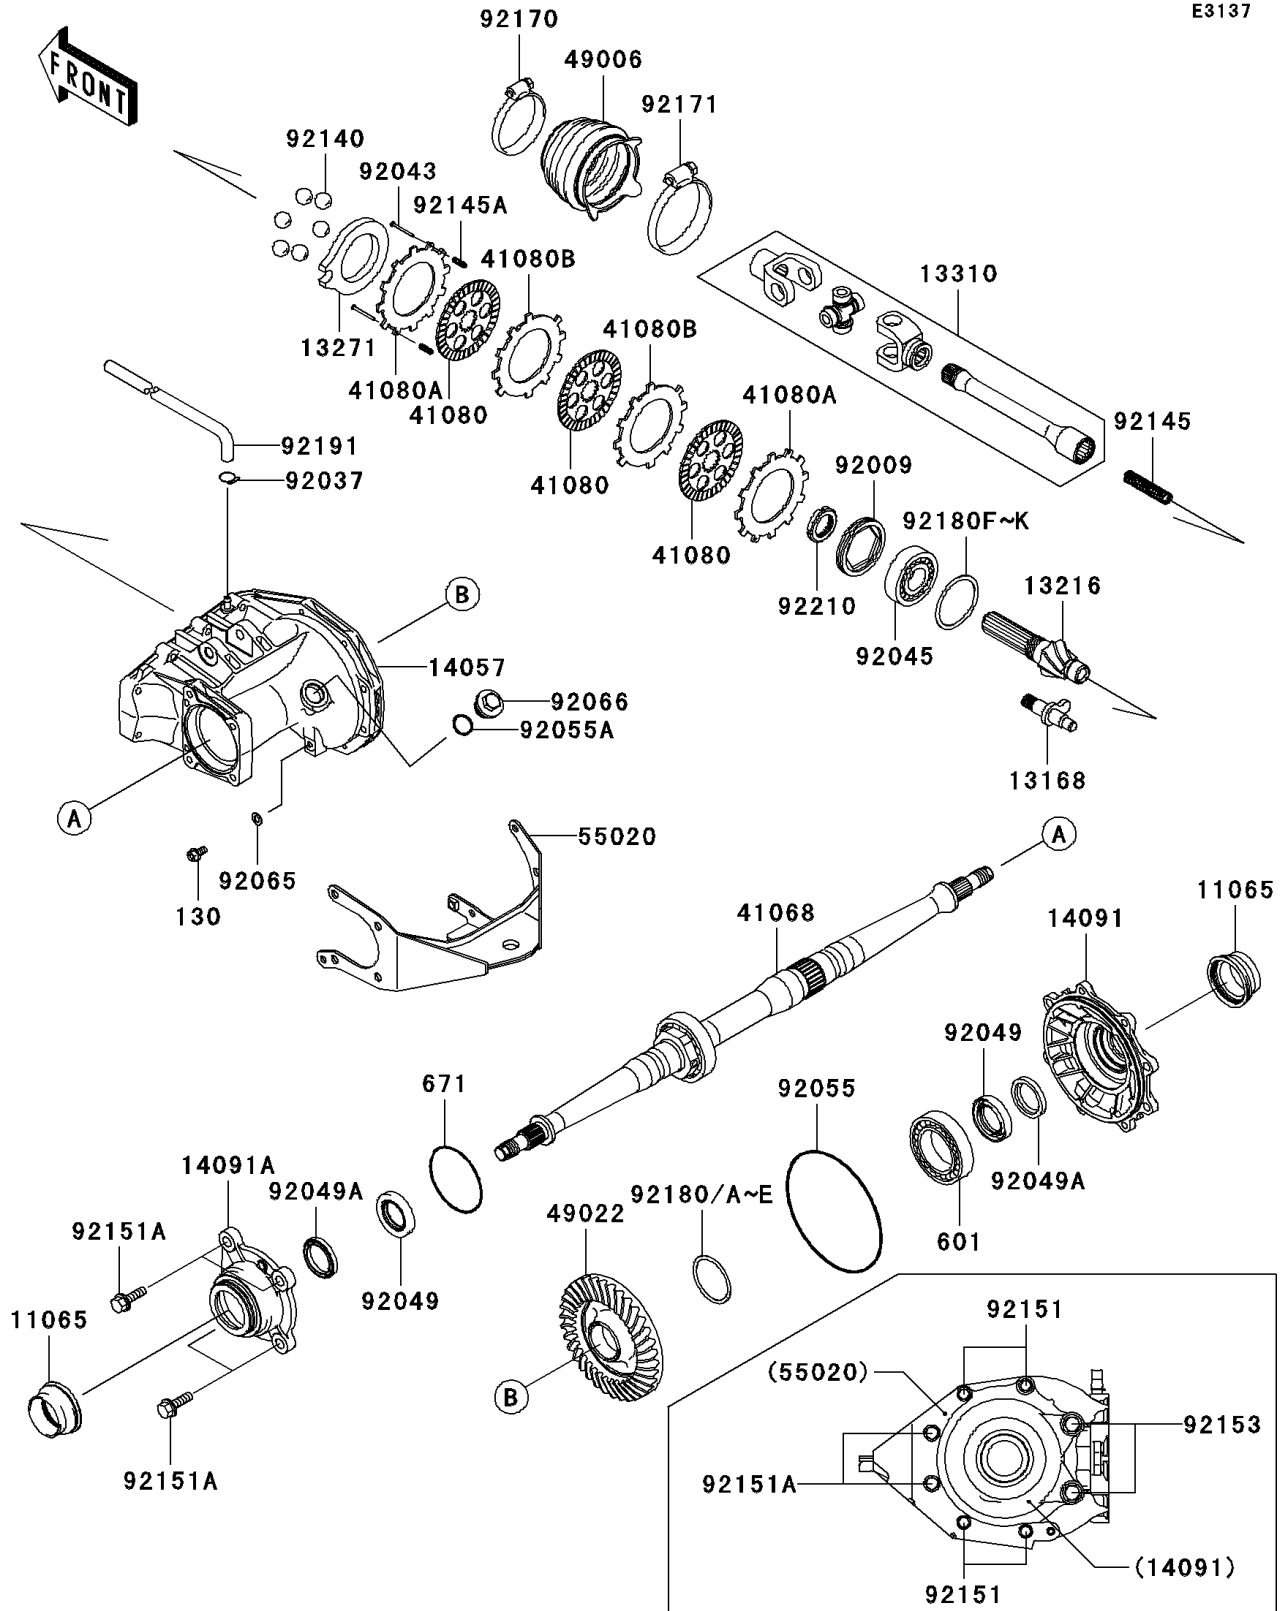

2004 Prairie® 700 4x4 Hardwoods® Green HD™ PARTS DIAGRAM

Drive Shaft-Rear

E3137

2004 Prairie® 700 4x4 Hardwoods® Green HD™ PARTS LIST

Drive Shaft-Rear

ITEM NAME	PART NUMBER	QUANTITY
CAP (Ref # 11065)	11065-1260	1
LEVER,BRAKE (Ref # 13168)	13168-1687	1
GEAR-COMP,RR,8T (Ref # 13216)	13216-0002	1
PLATE,CAM (Ref # 13271)	13271-1367	1
SHAFT-ASSY,RR DRIVE SHAFT (Ref # 13310)	13310-1026	1
CASE-COMP-GEAR (Ref # 14057)	14057-0001	1
COVER,RH (Ref # 14091)	14091-0028	1
COVER,LH (Ref # 14091A)	14091-1422	1
AXLE (Ref # 41068)	41068-1453	1
DISC,FRICTION (Ref # 41080)	41080-1482	1
DISC,PRESSURE (Ref # 41080A)	41080-1483	1
DISC,SEPARATER (Ref # 41080B)	41080-1484	1
BOOT,RR DRIVE SHAFT (Ref # 49006)	49006-1358	1
GEAR-BEVEL,RR,35T (Ref # 49022)	49022-0003	1
GUARD,RR,CASE (Ref # 55020)	55020-0038	1
SCREW (Ref # 92009)	92009-1667	1
CLAMP,HOSE (Ref # 92037)	92037-1104	1
PIN,3X35 (Ref # 92043)	92043-1617	1
BEARING-BALL,BX30-1C3 (Ref # 92045)	92045-1391	1
SEAL-OIL,HTC40X58X8 (Ref # 92049)	92049-0012	1
SEAL-OIL,SC40X52X7 (Ref # 92049A)	92049-0013	1
RING-O,156.3X3.7 (Ref # 92055)	92055-0004	1
RING-O,25.7X2.4 (Ref # 92055A)	92055-1136	1
GASKET (Ref # 92065)	92065-023	1
PLUG (Ref # 92066)	92066-1303	1
BALL,D/O#12 (Ref # 92140)	92140-1064	1
SPRING,RR DRIVE SHAFT (Ref # 92145)	92145-1300	1
SPRING,RR BRAKE (Ref # 92145A)	92145-1301	1
BOLT,8X30 (Ref # 92151)	92151-1908	1