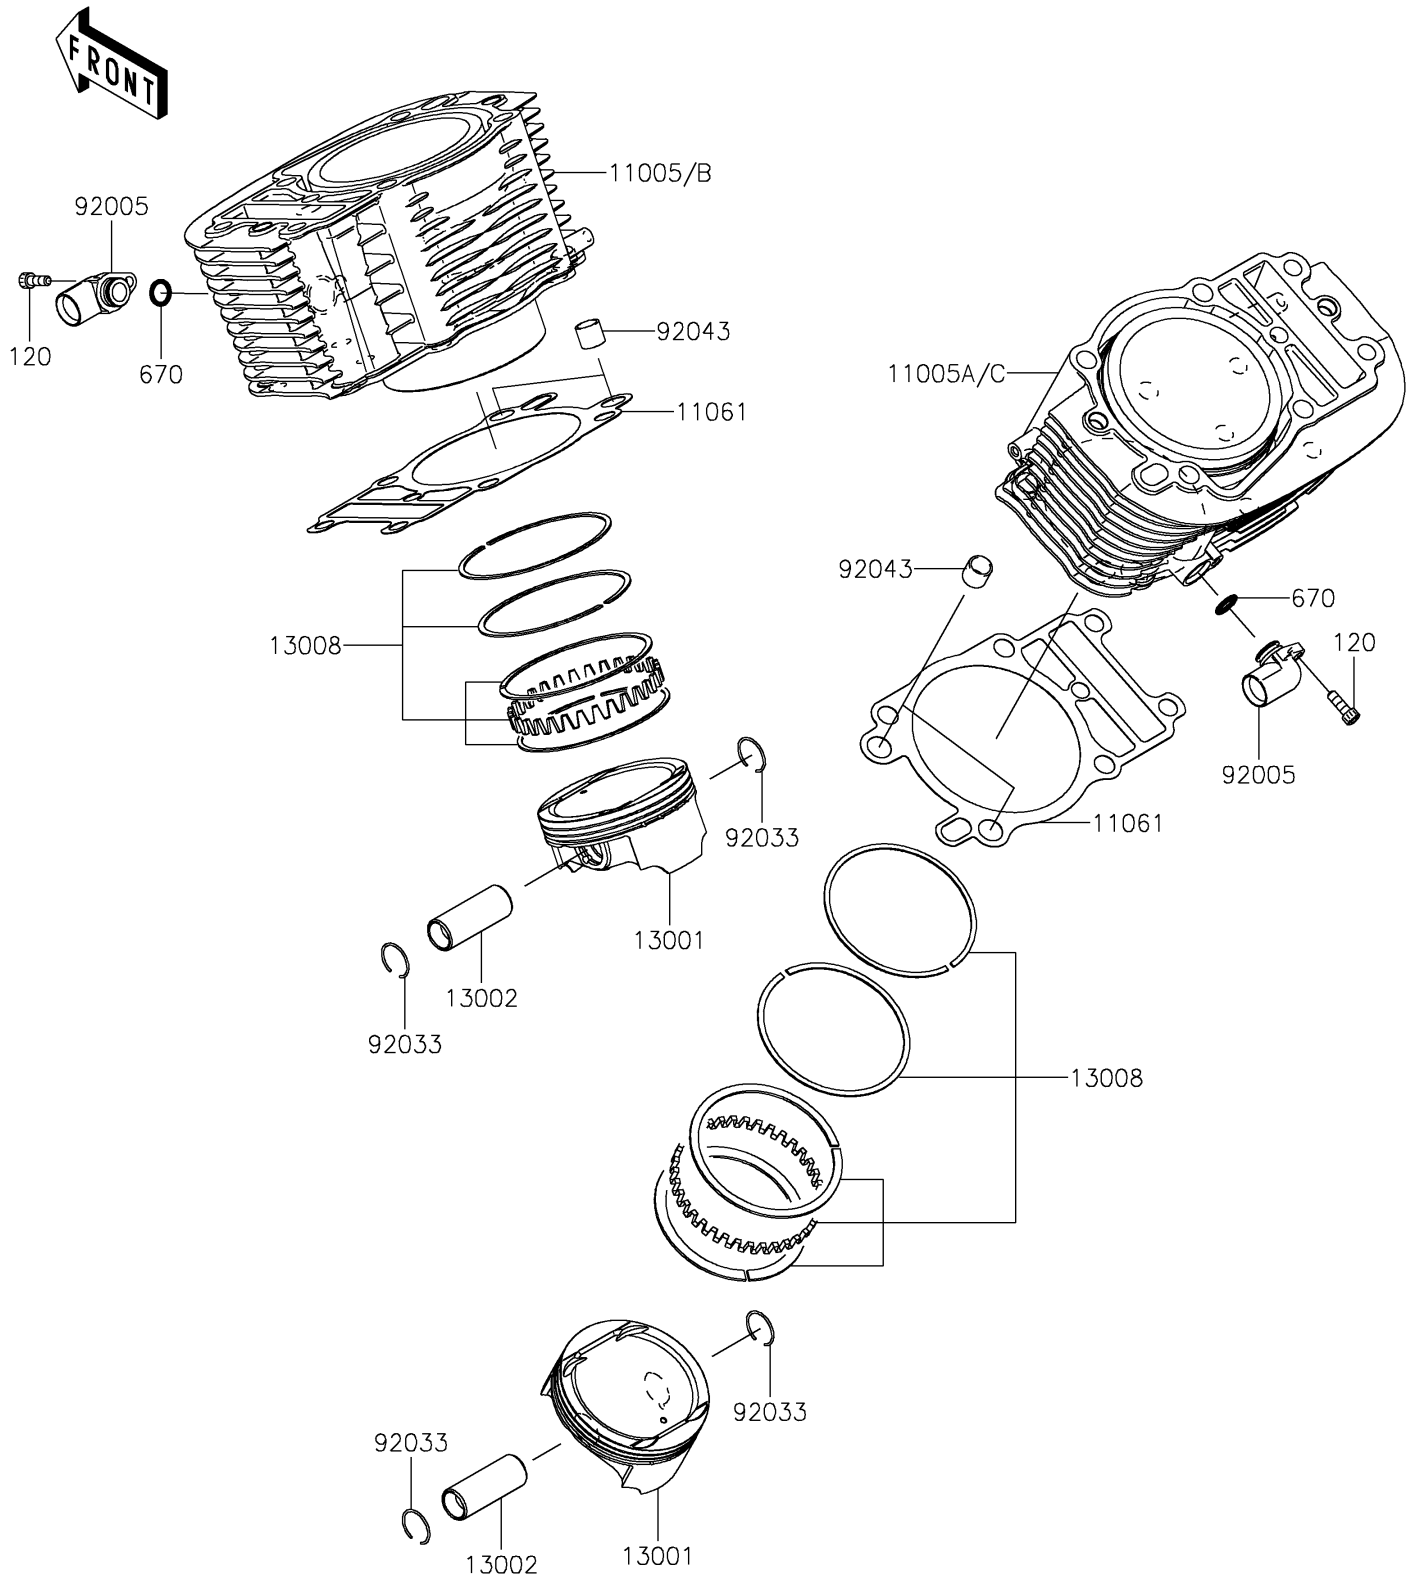

2016 Vulcan® 1700 Vaquero® ABS PARTS DIAGRAM

Cylinder/Piston(s)

E1120

2016 Vulcan® 1700 Vaquero® ABS PARTS LIST

Cylinder/Piston(s)

ITEM NAME	PART NUMBER	QUANTITY
CYLINDER-ENGINE,FR (Ref # 11005)	11005-0103	1
CYLINDER-ENGINE,RR (Ref # 11005A)	11005-0104	1
GASKET,CYLINDER BASE (Ref # 11061)	11061-0335	1
BOLT-SOCKET,6X18 (Ref # 120)	120CB0618	1
PISTON-ENGINE (Ref # 13001)	13001-0124	1
PIN-PISTON (Ref # 13002)	13002-0023	1
RING-SET-PISTON (Ref # 13008)	13008-0044	1
O RING,15MM (Ref # 670)	670B2015	1
FITTING (Ref # 92005)	92005-0098	1
RING-SNAP (Ref # 92033)	92033-3721	1
PIN,13X16X14 (Ref # 92043)	92043-1608	1