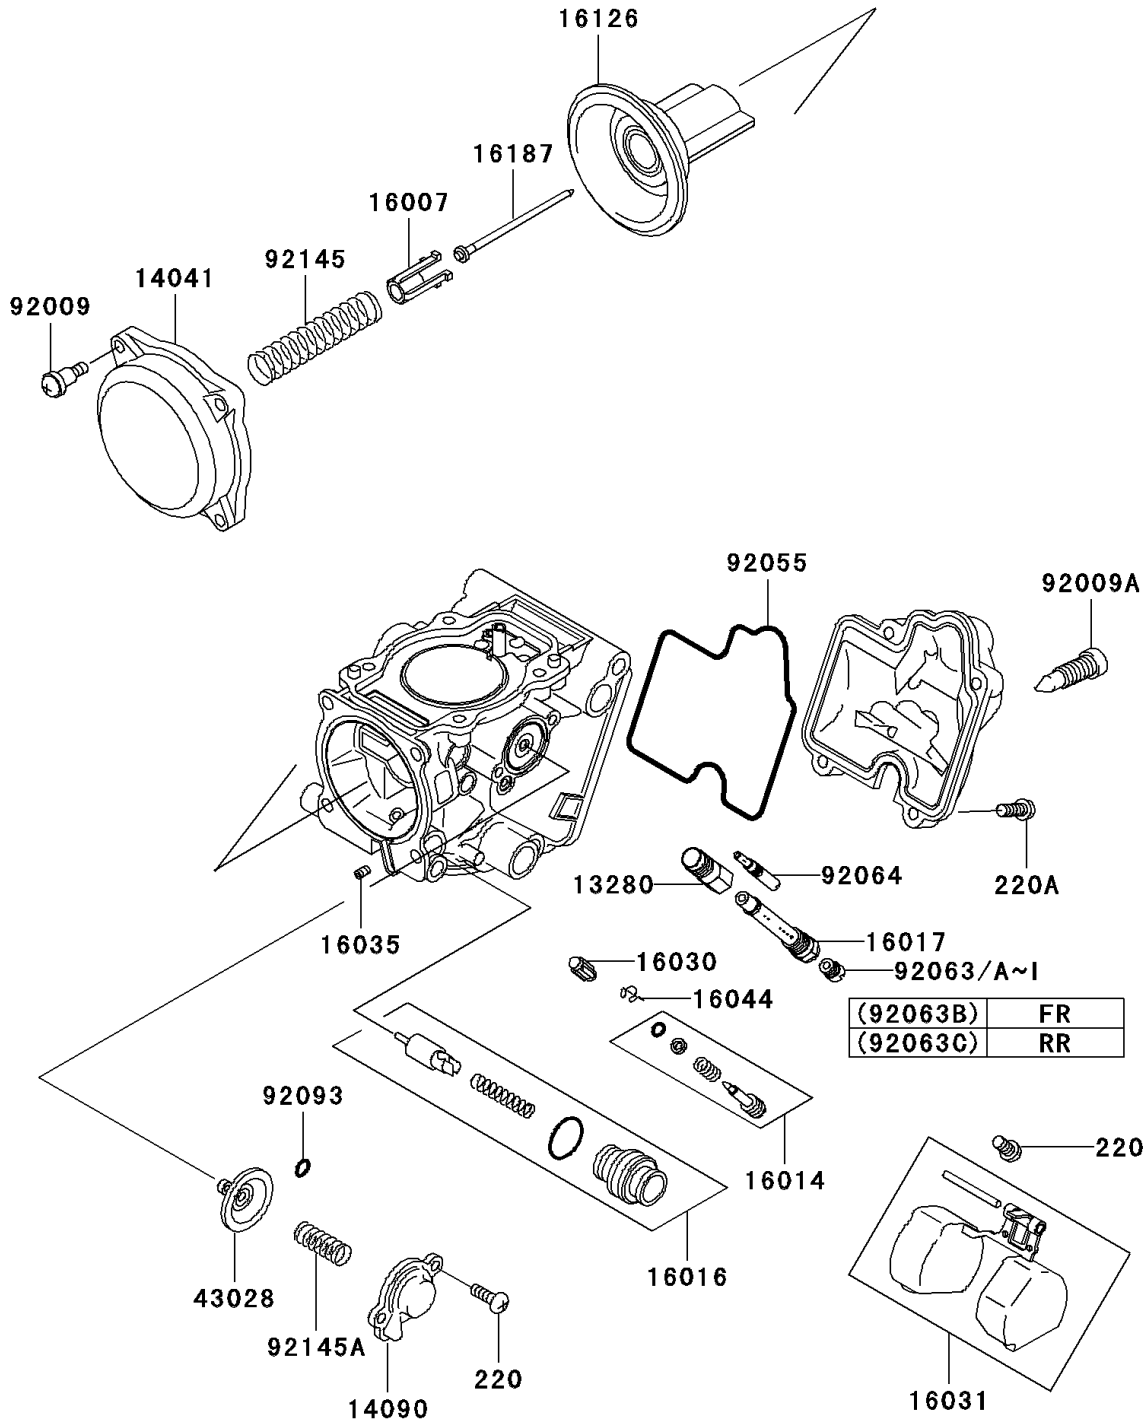

## 2004 Prairie® 700 4x4 Hardwoods® Green HD™ PARTS DIAGRAM

Carburetor Parts

E1612

### Carburetor Parts

ITEM NAME	PART NUMBER	QUANTITY
SCREW-PAN-CROS (Ref # 220)	220D0408	1
SCREW-PAN-CROS (Ref # 220A)	220D0414	1
HOLDER,JET (Ref # 13280)	13280-1096	1
CAP-CHAMBER,MIXING (Ref # 14041)	14041-1090	1
COVER,AIR CUT VALVE (Ref # 14090)	14090-1984	1
SEAT-SPRING,THROTTLE VALVE (Ref # 16007)	16007-1120	1
SCREW-PILOT AIR (Ref # 16014)	16014-1101	1
PLUNGER (Ref # 16016)	16016-1117	1
JET-NEEDLE (Ref # 16017)	16017-1441	1
VALVE-FLOAT (Ref # 16030)	16030-1007	1
FLOAT (Ref # 16031)	16031-1097	1
JET-AIR,LEAK (Ref # 16035)	16035-1055	1
CLAMP,FLOAT VALVE (Ref # 16044)	16044-007	1
VALVE,VACUUM (Ref # 16126)	16126-1226	1
NEEDLE-JET (Ref # 16187)	16187-0023	1
DIAPHRAGM,AIR CUT VALVE (Ref # 43028)	43028-1085	1
SCREW,4X4.4 (Ref # 92009)	92009-1549	1
SCREW,DRAIN,M6X0.75 (Ref # 92009A)	92009-1551	1
RING-O,FLOAT CHAMBER (Ref # 92055)	92055-1589	1
JET-MAIN,#140 (Ref # 92063)	92063-1013	1
JET-MAIN,#135 (Ref # 92063A)	92063-1014	1
JET-MAIN,#138 (Ref # 92063B)	92063-1015	1
JET-MAIN,#142 (Ref # 92063C)	92063-1016	1
JET-MAIN,#145 (Ref # 92063D)	92063-1017	1
JET-MAIN,#125 (Ref # 92063E)	92063-1069	1
JET-MAIN,#128 (Ref # 92063F)	92063-1074	1
JET-MAIN,#130 (Ref # 92063G)	92063-1075	1
JET-MAIN,#132 (Ref # 92063H)	92063-1076	1
JET-MAIN,#148 (Ref # 92063I)	92063-1324	1

## 2004 Prairie® 700 4x4 Hardwoods® Green HD™ PARTS LIST

Carburetor Parts

ITEM NAME	PART NUMBER	QUANTITY
JET-PILOT,#40 (Ref # 92064)	92064-0005	1
SEAL,"U"RING (Ref # 92093)	92093-1046	1
SPRING,VACUUM VALVE (Ref # 92145)	92145-1227	1
SPRING,AIR CUT VALVE (Ref # 92145A)	92145-1450	1