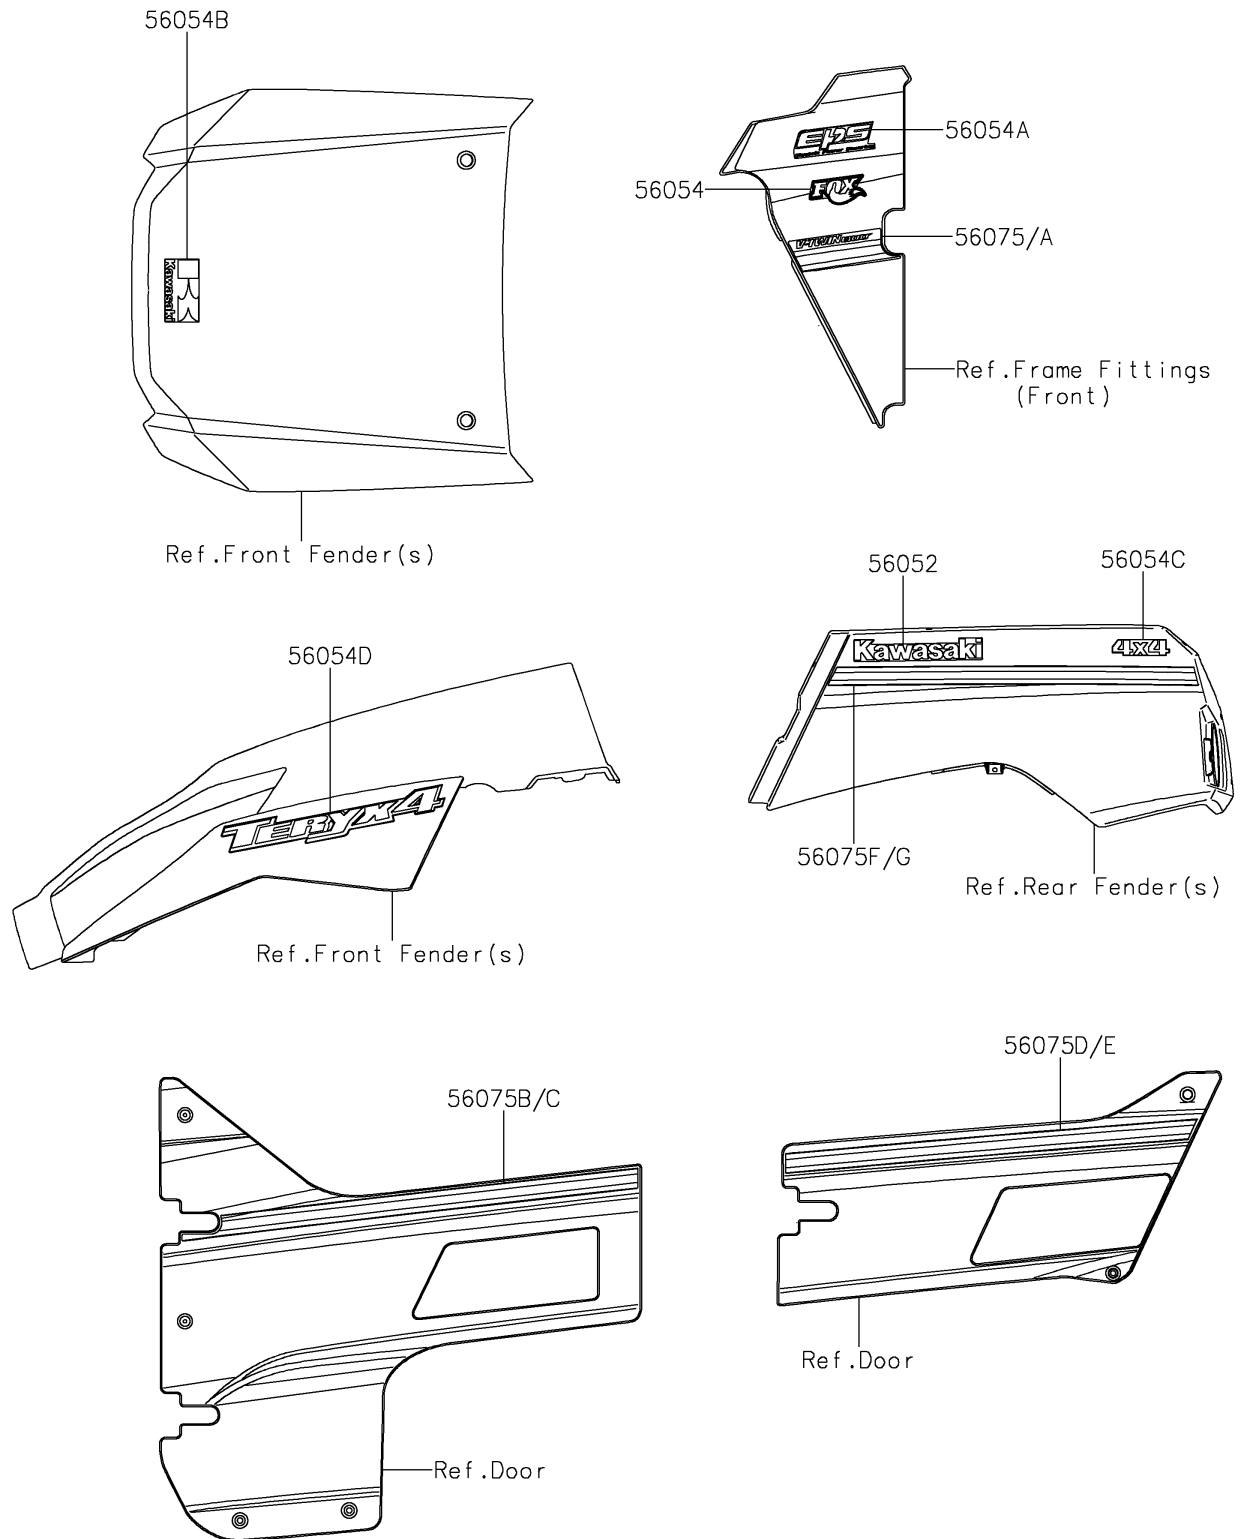

## 2016 Teryx4™ PARTS DIAGRAM

Decals(White)(FGF)

F2861

## 2016 Teryx4™ PARTS LIST

Decals(White)(FGF)

ITEM NAME	PART NUMBER	QUANTITY
MARK,KAWASAKI (Ref # 56052)	56052-0455	1
MARK,SIDE GUARD,FOX (Ref # 56054)	56054-1254	1
MARK,SIDE GUARD,EPS (Ref # 56054A)	56054-1258	1
MARK,FR FENDER,KAWASAKI (Ref # 56054B)	56054-1852	1
MARK,RR FENDER,4X4 (Ref # 56054C)	56054-1853	1
MARK,FR FENDER,TERYX4 (Ref # 56054D)	56054-1854	1
PATTERN,SIDE GUARD,LH (Ref # 56075)	56075-0940	1
PATTERN,SIDE GUARD,RH (Ref # 56075A)	56075-0941	1
PATTERN,DOOR COVER,LH (Ref # 56075B)	56075-0942	1
PATTERN,DOOR COVER,RH (Ref # 56075C)	56075-0943	1
PATTERN,DOOR COVER,LH,RR (Ref # 56075D)	56075-0948	1
PATTERN,DOOR COVER,RH,RR (Ref # 56075E)	56075-0949	1
PATTERN,RR FENDER,LH (Ref # 56075F)	56075-0950	1
PATTERN,RR FENDER,RH (Ref # 56075G)	56075-0951	1