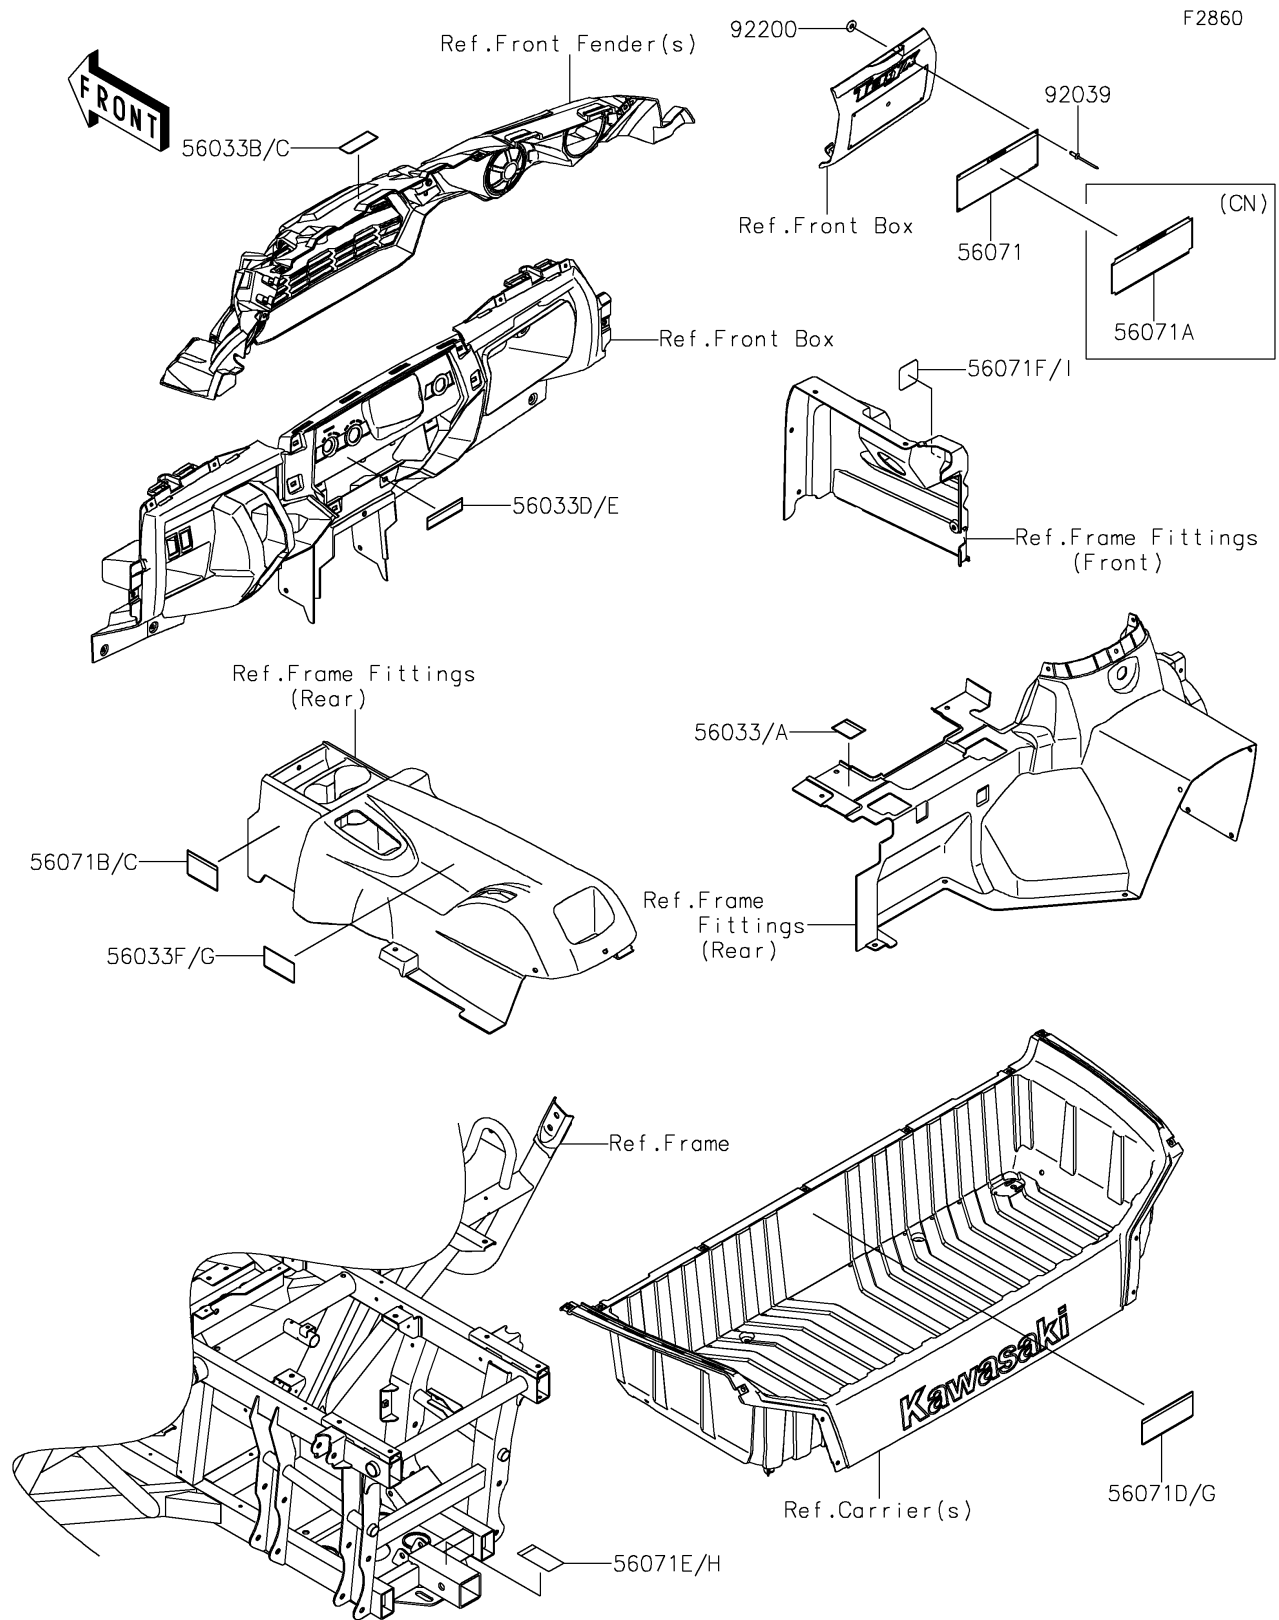

2016 Teryx4™ PARTS DIAGRAM

Labels

2016 Teryx4™ PARTS LIST

Labels

ITEM NAME	PART NUMBER	QUANTITY
LABEL-MANUAL,OIL MAINTENANCE (Ref # 56033)	56033-0372	1
LABEL-MANUAL,OIL MAINTENANCE (Ref # 56033A)	56033-0373	1
LABEL-MANUAL,AIR CLEANER (Ref # 56033B)	56033-0724	1
LABEL-MANUAL,AIR CLEANER (Ref # 56033C)	56033-0731	1
LABEL-MANUAL,SHIFT NOTICE (Ref # 56033D)	56033-0822	1
LABEL-MANUAL,SHIFT NOTICE (Ref # 56033E)	56033-0826	1
LABEL-MANUAL,DRIVE BELT (Ref # 56033F)	56033-0924	1
LABEL-MANUAL,DRIVE BELT (Ref # 56033G)	56033-0929	1
LABEL-WARNING (Ref # 56071)	56071-0500	1
LABEL-WARNING,GENERAL (Ref # 56071A)	56071-0501	1
LABEL-WARNING,TIRE (Ref # 56071B)	56071-0504	1
LABEL-WARNING,TIRE (Ref # 56071C)	56071-0505	1
LABEL-WARNING,CARGO (Ref # 56071D)	56071-0584	1
LABEL-WARNING,TRAILER HITCH (Ref # 56071E)	56071-0586	1
LABEL-WARNING,GASOLINE (Ref # 56071F)	56071-0588	1
LABEL-WARNING,CARGO (Ref # 56071G)	56071-0589	1
LABEL-WARNING,TRAILER HITCH (Ref # 56071H)	56071-0591	1
LABEL-WARNING,GASOLINE (Ref # 56071I)	56071-0593	1
RIVET,3.2X8 (Ref # 92039)	92039-3763	1
WASHER,3.5X8X1 (Ref # 92200)	92200-1251	1