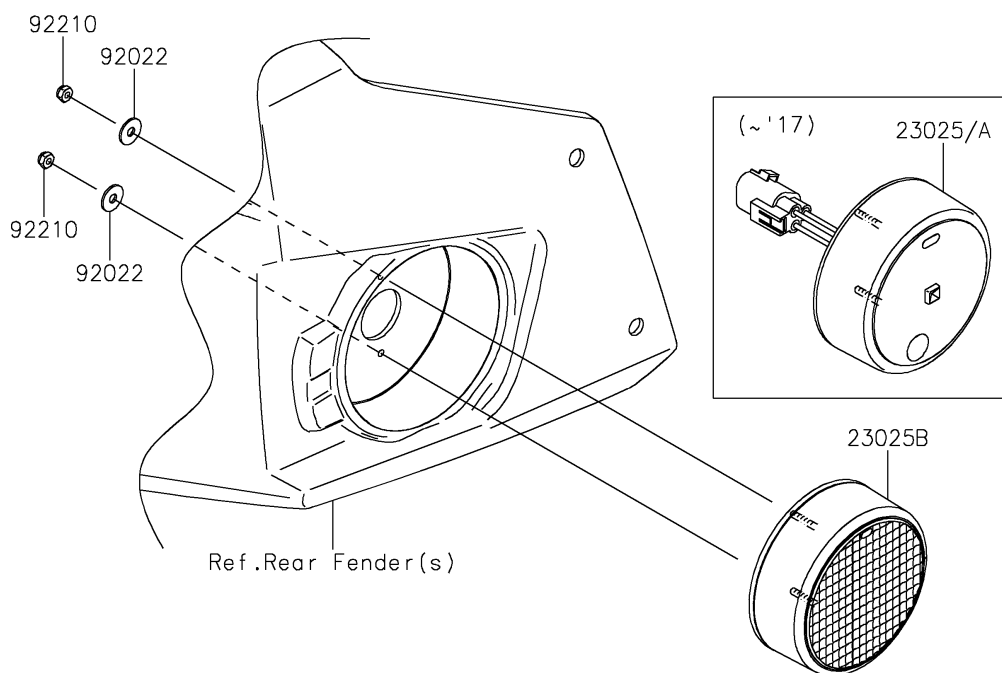

2016 Teryx4™ PARTS DIAGRAM

Taillight(s)

F2720

2016 Teryx4™ PARTS LIST

Taillight(s)

ITEM NAME	PART NUMBER	QUANTITY
LAMP-TAIL (Ref # 23025)	23025-0303	1
WASHER,4.3X12.5X1 (Ref # 92022)	92022-1949	1
NUT (Ref # 92210)	92210-0722	1