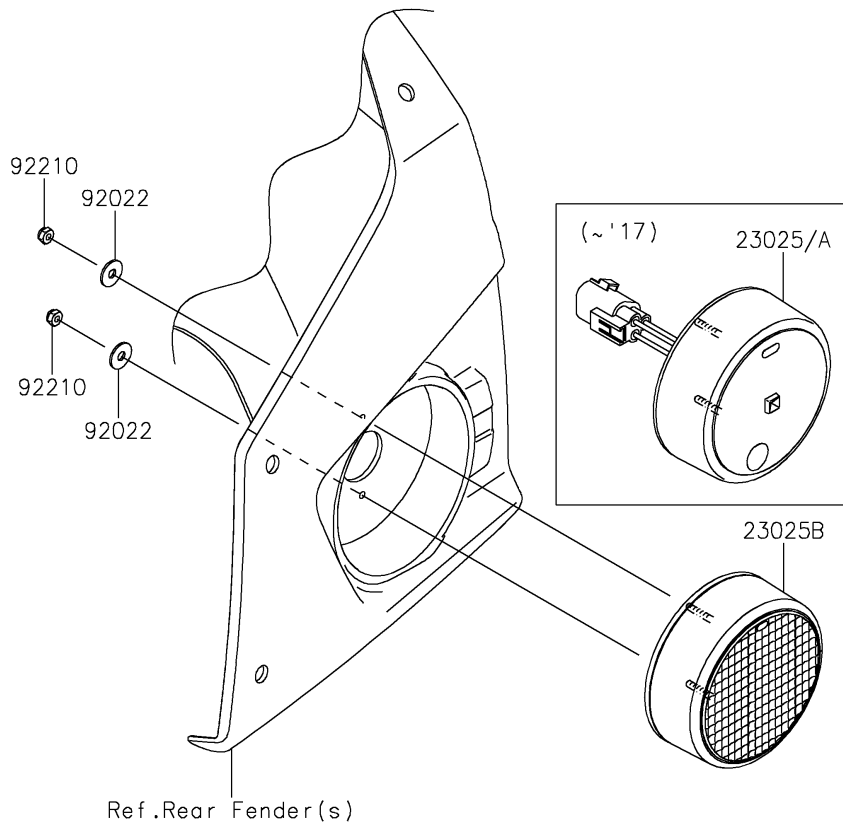

2016 Teryx4™ PARTS DIAGRAM

Taillight(s)

F2720

2016 Teryx4™ PARTS LIST

Taillight(s)

ITEM NAME	PART NUMBER	QUANTITY
LAMP-TAIL (Ref # 23025)	23025-0303	1
WASHER,4.3X12.5X1 (Ref # 92022)	92022-1949	1
NUT (Ref # 92210)	92210-0722	1