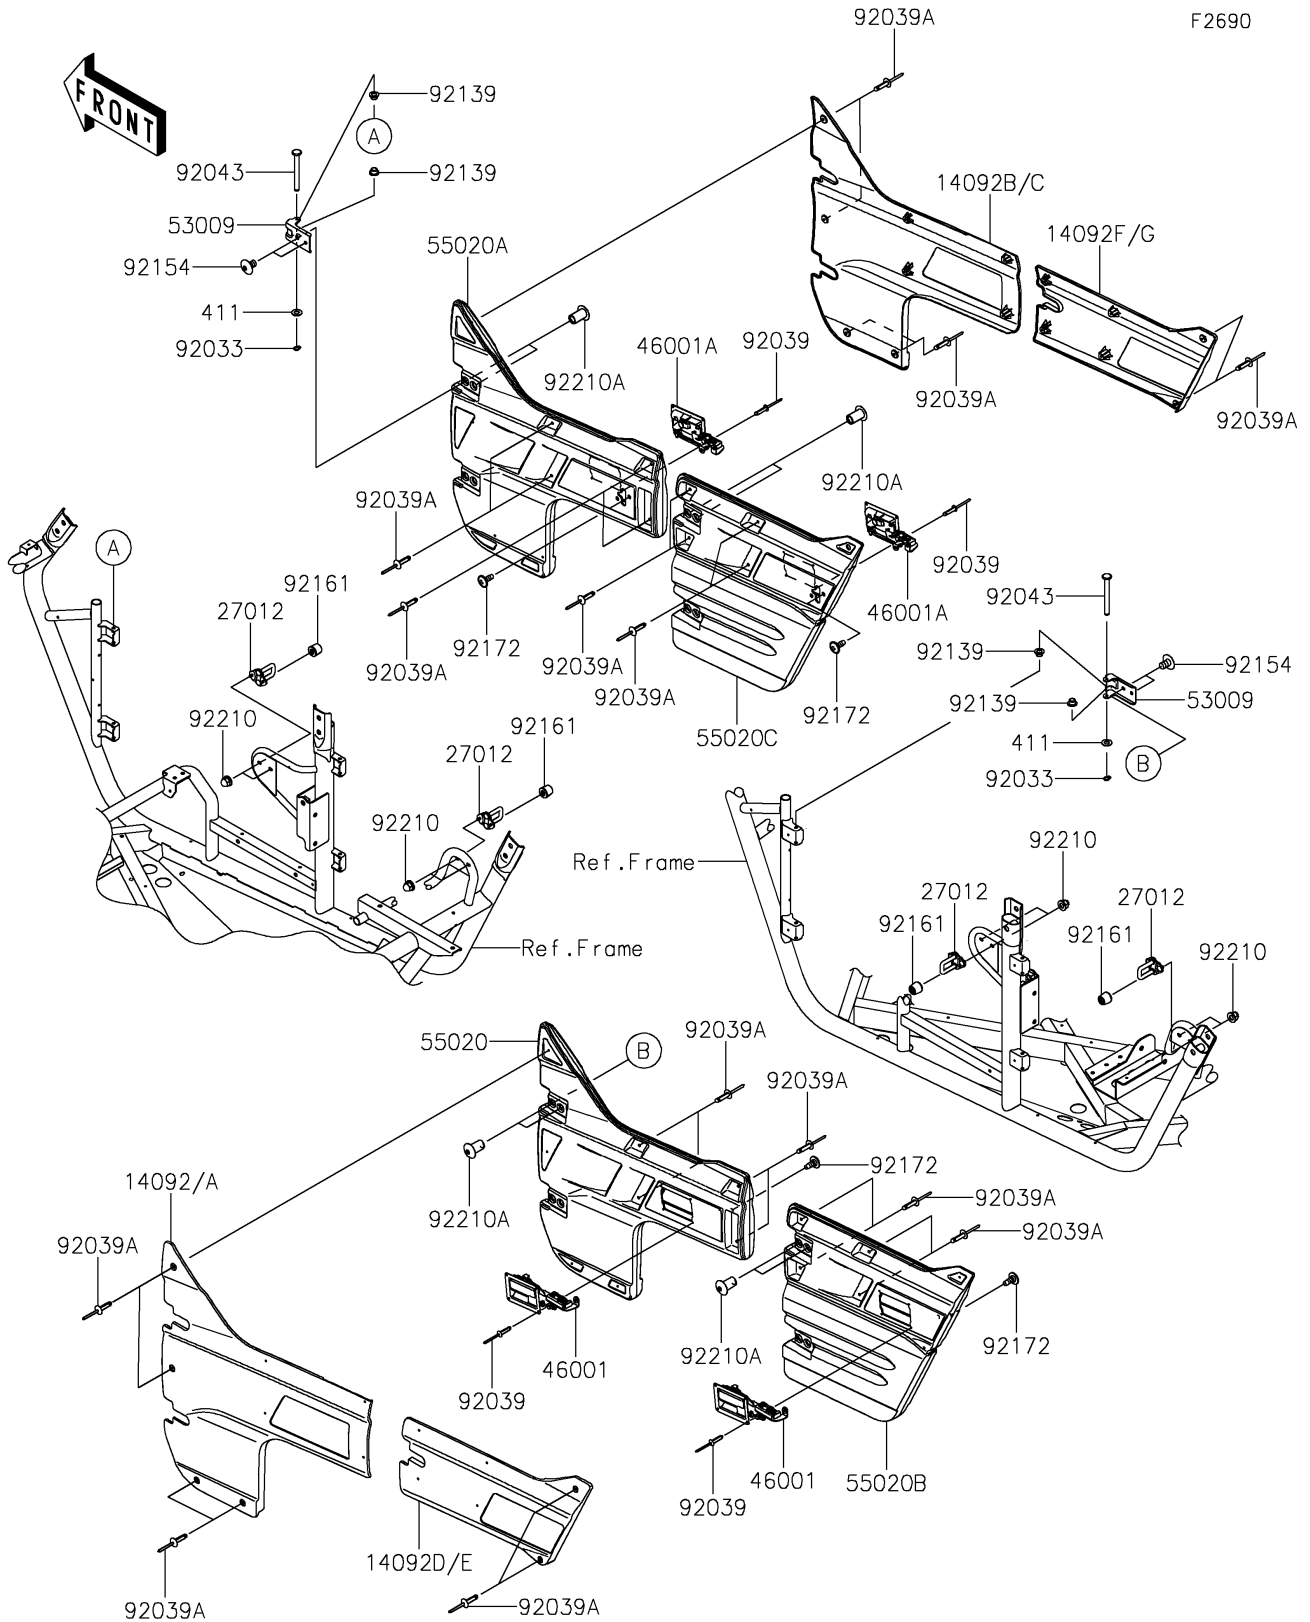

2016 Teryx4™ PARTS DIAGRAM

Door

2016 Teryx4™ PARTS LIST

Door

ITEM NAME	PART NUMBER	QUANTITY
COVER,SIDE GUARD,FR,LH,B.WHITE (Ref # 14092)	14092-0748-266	1
COVER,SIDE GUARD,FR,RH,B.WHITE (Ref # 14092B)	14092-0749-266	1
COVER,SIDE GUARD,RR,LH,B.WHITE (Ref # 14092D)	14092-0751-266	1
COVER,SIDE GUARD,RR,RH,B.WHITE (Ref # 14092F)	14092-0752-266	1
HOOK (Ref # 27012)	27012-0705	1
WASHER-PLAIN,6MM (Ref # 411)	411AB0600	1
HANDLE-ASSY,SIDE GUARD,LH (Ref # 46001)	46001-0556	1
HANDLE-ASSY,SIDE GUARD,RH (Ref # 46001A)	46001-0557	1
HINGE (Ref # 53009)	53009-0303	1
GUARD,SIDE,FR,LH (Ref # 55020)	55020-0737	1
GUARD,SIDE,FR,RH (Ref # 55020A)	55020-0738	1
GUARD,SIDE,RR,LH (Ref # 55020B)	55020-0739	1
GUARD,SIDE,RR,RH (Ref # 55020C)	55020-0740	1
RING-SNAP (Ref # 92033)	92033-0719	1
RIVET,4.0X17.5 (Ref # 92039)	92039-0703	1
RIVET,5X23.3 (Ref # 92039A)	92039-0769	1
PIN,6X56 (Ref # 92043)	92043-0743	1
BUSHING,6X8X6 (Ref # 92139)	92139-0709	1
BOLT,TORX,8X13 (Ref # 92154)	92154-1911	1
DAMPER,9X28X24.3 (Ref # 92161)	92161-1456	1
SCREW,6X16 (Ref # 92172)	92172-0711	1
NUT,CAP,6MM (Ref # 92210)	92210-0003	1
NUT,TORX,8MM (Ref # 92210A)	92210-1442	1