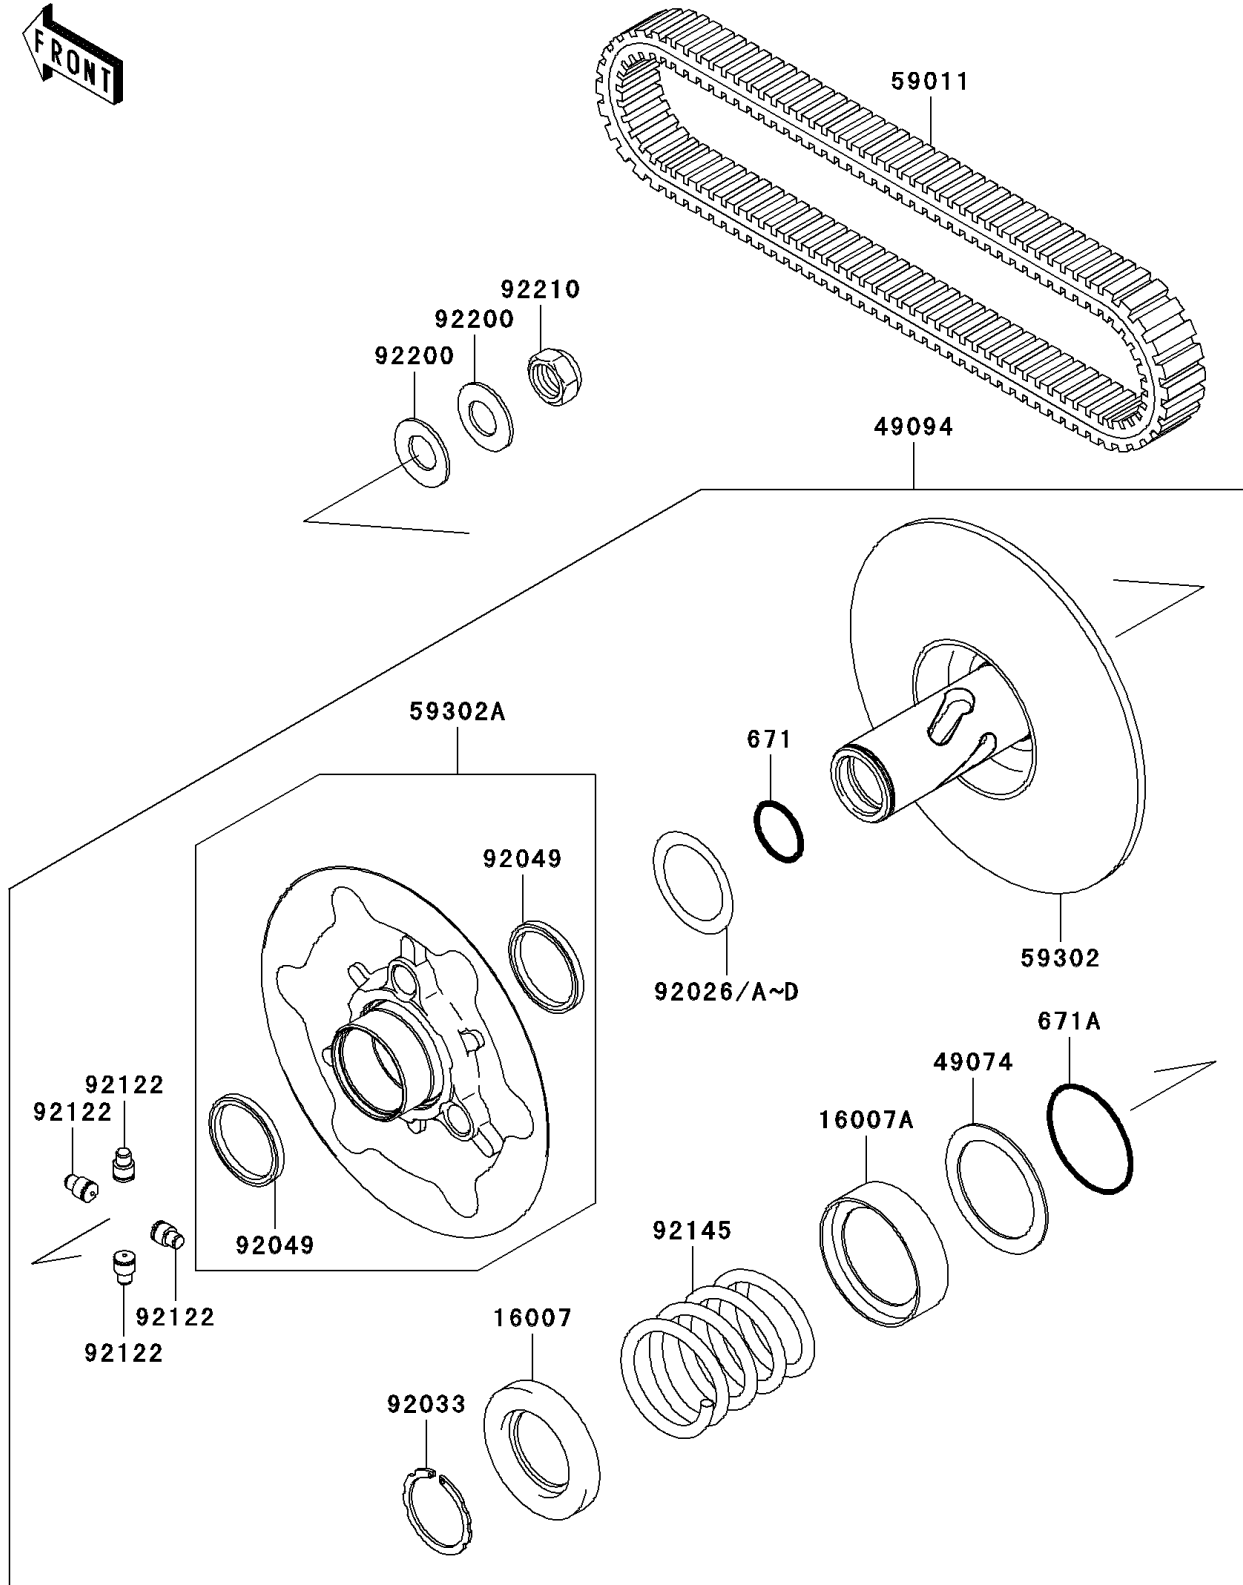

## 2004 Prairie® 700 4x4 Hardwoods® Green HD™ PARTS DIAGRAM

Driven Converter/Drive Belt

E1392

## 2004 Prairie® 700 4x4 Hardwoods® Green HD™ PARTS LIST

Driven Converter/Drive Belt

ITEM NAME	PART NUMBER	QUANTITY
O RING (Ref # 671)	671D2530	1
O RING (Ref # 671A)	671D2550	1
SEAT-SPRING (Ref # 16007)	16007-1203	1
SEAT-SPRING,SHEAVE MOVABLE (Ref # 16007A)	16007-1221	1
PLATE-THRUST (Ref # 49074)	49074-1055	1
CONVERTER-ASSY-DRIVEN (Ref # 49094)	49094-0005	1
BELT (Ref # 59011)	59011-0003	1
SHEAVE-COMP,FIXED (Ref # 59302)	59302-0001	1
SHEAVE-COMP,MOVABLE (Ref # 59302A)	59302-0002	1
SPACER,T=0.30 (Ref # 92026)	92026-0034	1
SPACER,T=1.00 (Ref # 92026A)	92026-1565	1
SPACER,T=0.60 (Ref # 92026B)	92026-1569	1
SPACER,T=1.40 (Ref # 92026C)	92026-1570	1
SPACER,T=0.80 (Ref # 92026D)	92026-1617	1
RING-SNAP (Ref # 92033)	92033-1317	1
SEAL-OIL (Ref # 92049)	92049-1528	1
ROLLER (Ref # 92122)	92122-1209	1
SPRING,YELLOW (Ref # 92145)	92145-1462	1
WASHER (Ref # 92200)	92200-1505	1
NUT,18MM (Ref # 92210)	92210-1367	1