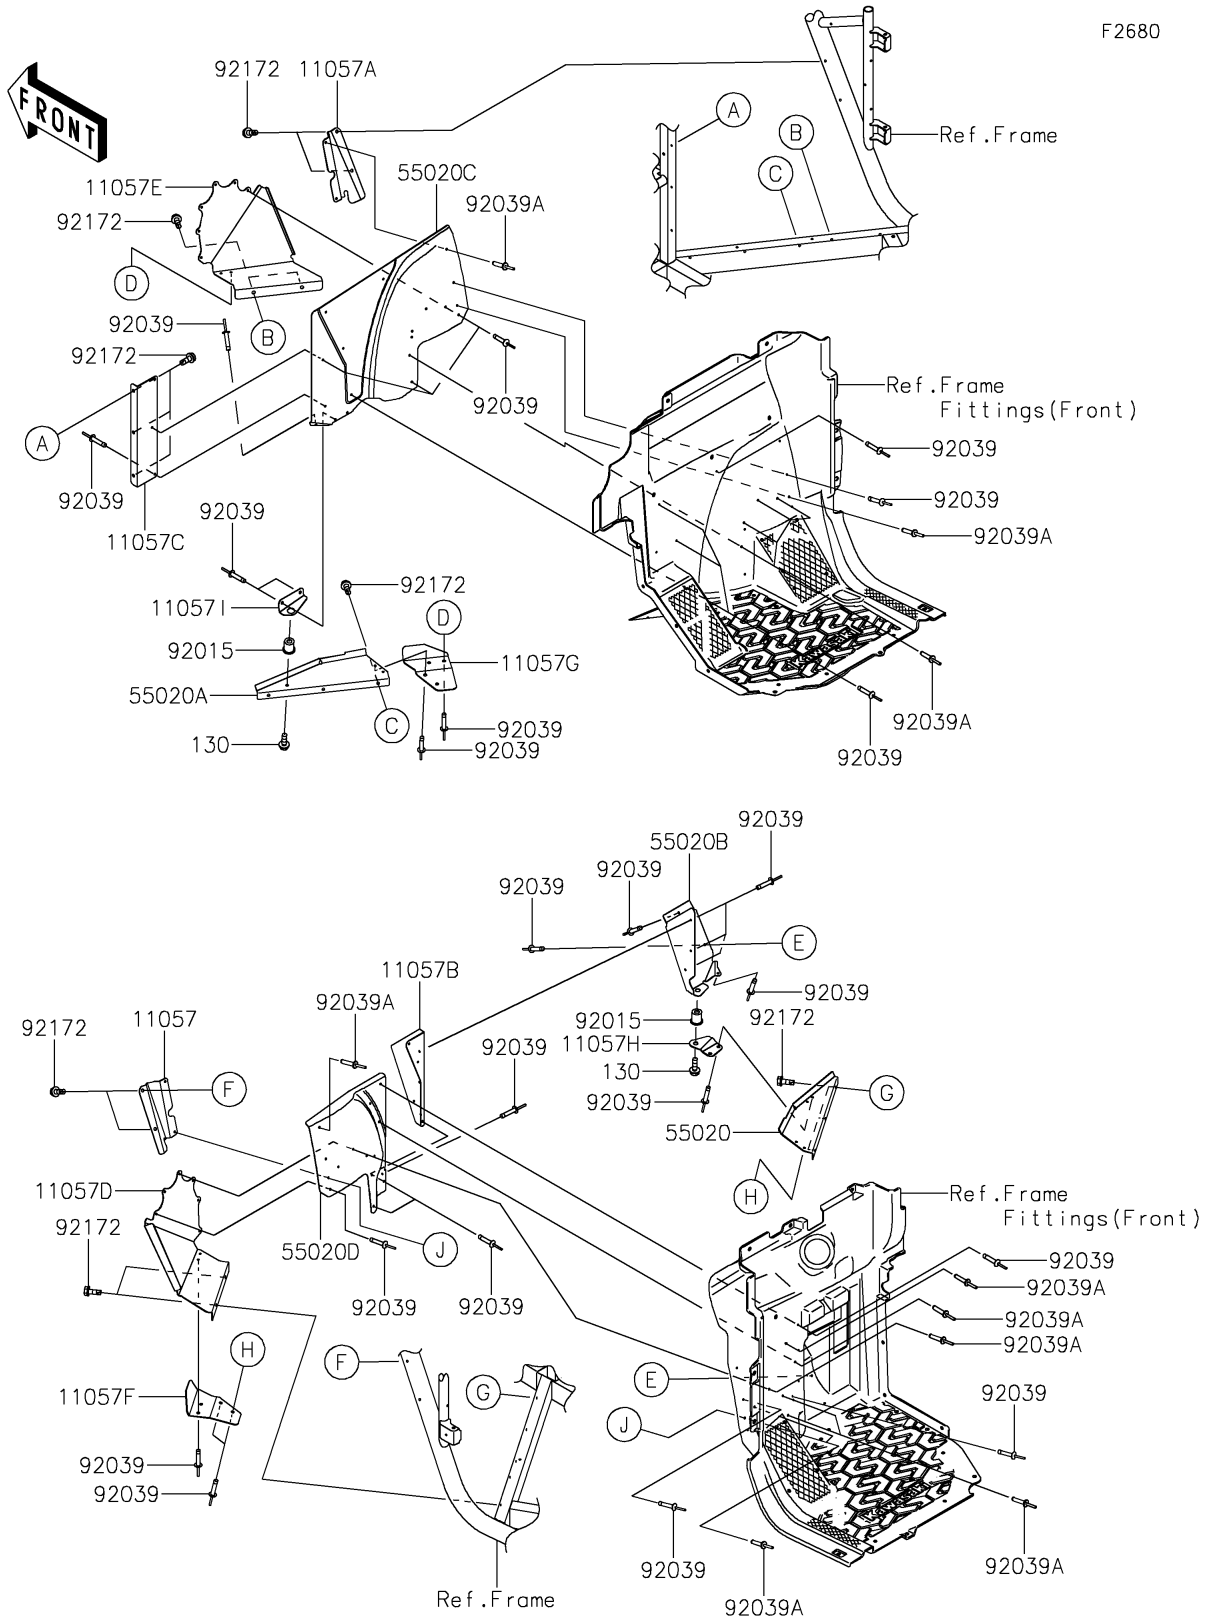

2016 Teryx4™ PARTS DIAGRAM

Guard(s)(FGF/FHF)

F2680

2016 Teryx4™ PARTS LIST

Guard(s)(FGF/FHF)

ITEM NAME	PART NUMBER	QUANTITY
BRACKET (Ref # 11057)	11057-0343	1
BRACKET (Ref # 11057A)	11057-0344	1
BRACKET (Ref # 11057B)	11057-0345	1
BRACKET (Ref # 11057C)	11057-0346	1
BRACKET (Ref # 11057D)	11057-0347	1
BRACKET (Ref # 11057E)	11057-0348	1
BRACKET (Ref # 11057F)	11057-0349	1
BRACKET (Ref # 11057G)	11057-0350	1
BRACKET (Ref # 11057H)	11057-0351	1
BRACKET (Ref # 11057I)	11057-0352	1
BOLT-FLANGED,6X18 (Ref # 130)	130BA0618	1
GUARD,FLOOR,LH,IN (Ref # 55020)	55020-1978	1
GUARD,FLOOR,RH,IN (Ref # 55020A)	55020-1979	1
GUARD,FLOOR COVER (Ref # 55020B)	55020-1981	1
GUARD,FLOOR COVER (Ref # 55020C)	55020-1982	1
GUARD,FLOOR COVER (Ref # 55020D)	55020-1983	1
NUT (Ref # 92015)	92015-1700	1
RIVET,4.8X23.3 (Ref # 92039)	92039-0772	1
RIVET (Ref # 92039A)	92039-3778	1
SCREW,TAPPING,6X16 (Ref # 92172)	92172-0869	1