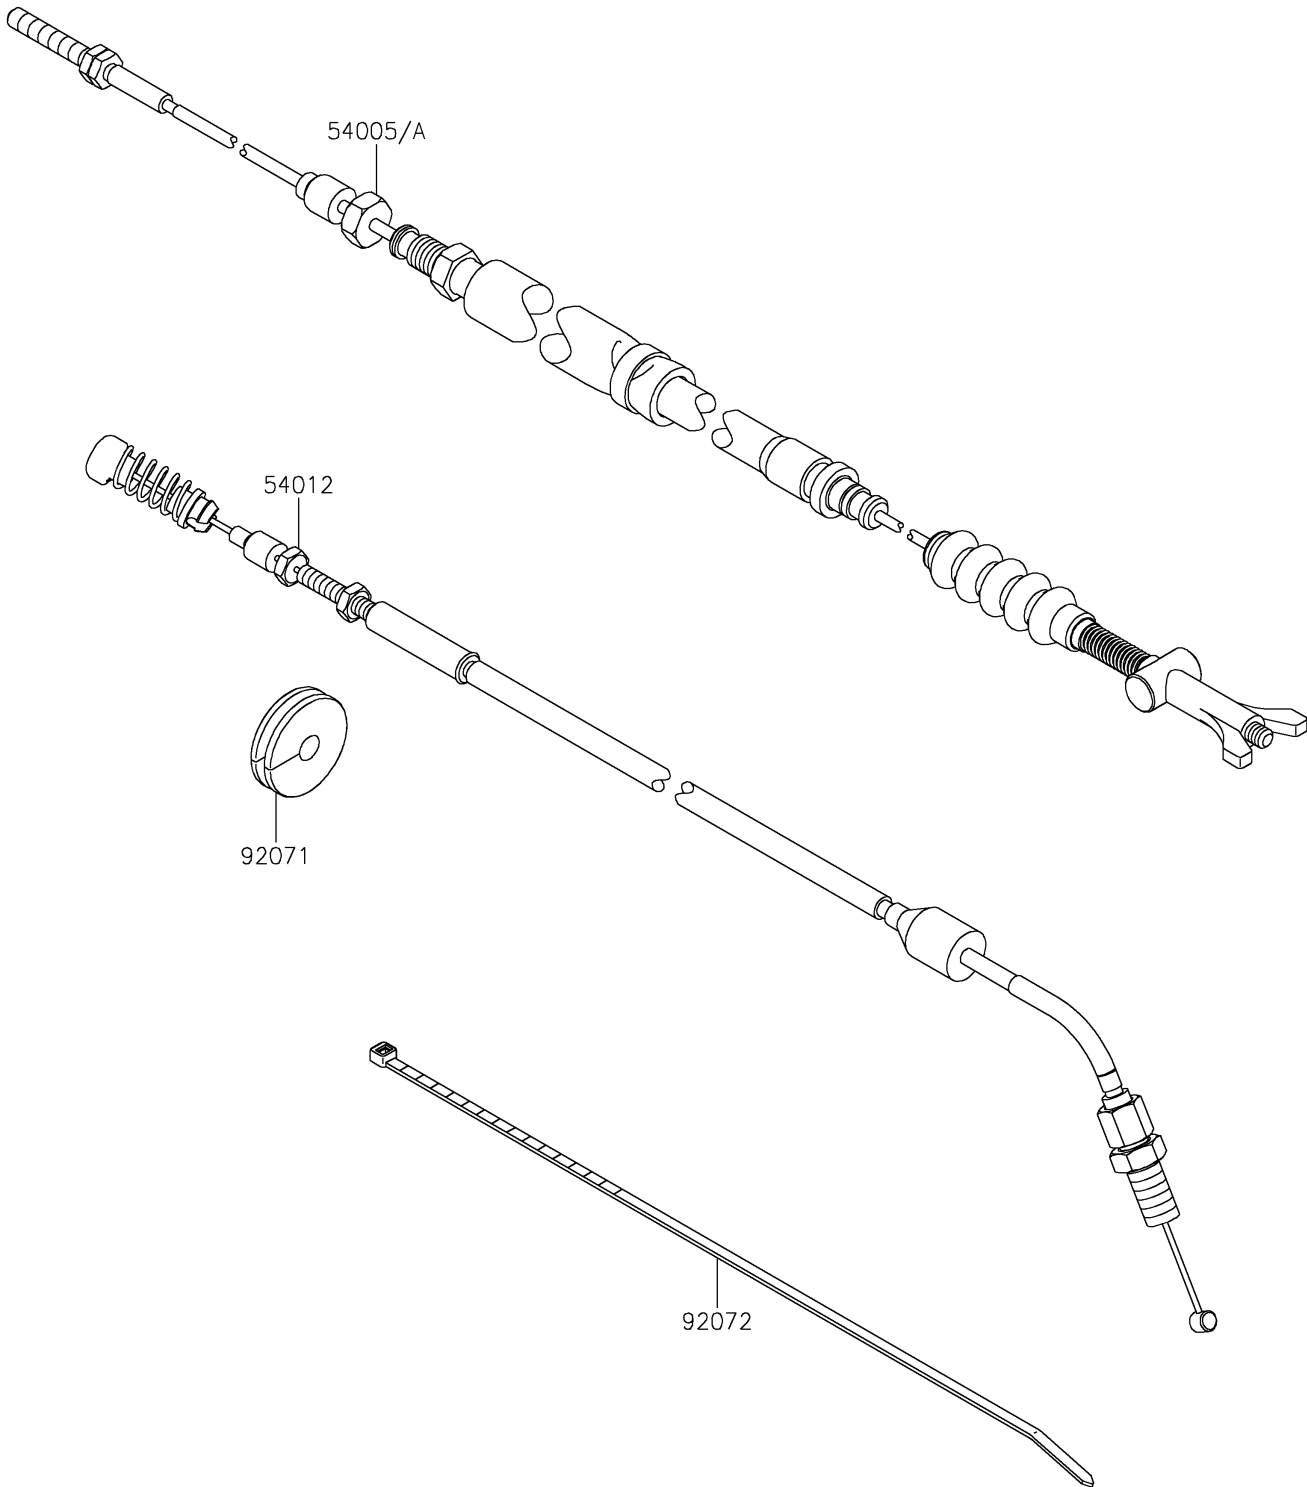

2016 Teryx4™ PARTS DIAGRAM

Cables

F2540

2016 Teryx4™ PARTS LIST

Cables

ITEM NAME	PART NUMBER	QUANTITY
CABLE-BRAKE,PARKING (Ref # 54005)	54005-0038	1
CABLE-THROTTLE (Ref # 54012)	54012-0700	1
GROMMET (Ref # 92071)	92071-1136	1
BAND,L=292.1 (Ref # 92072)	92072-3509	1