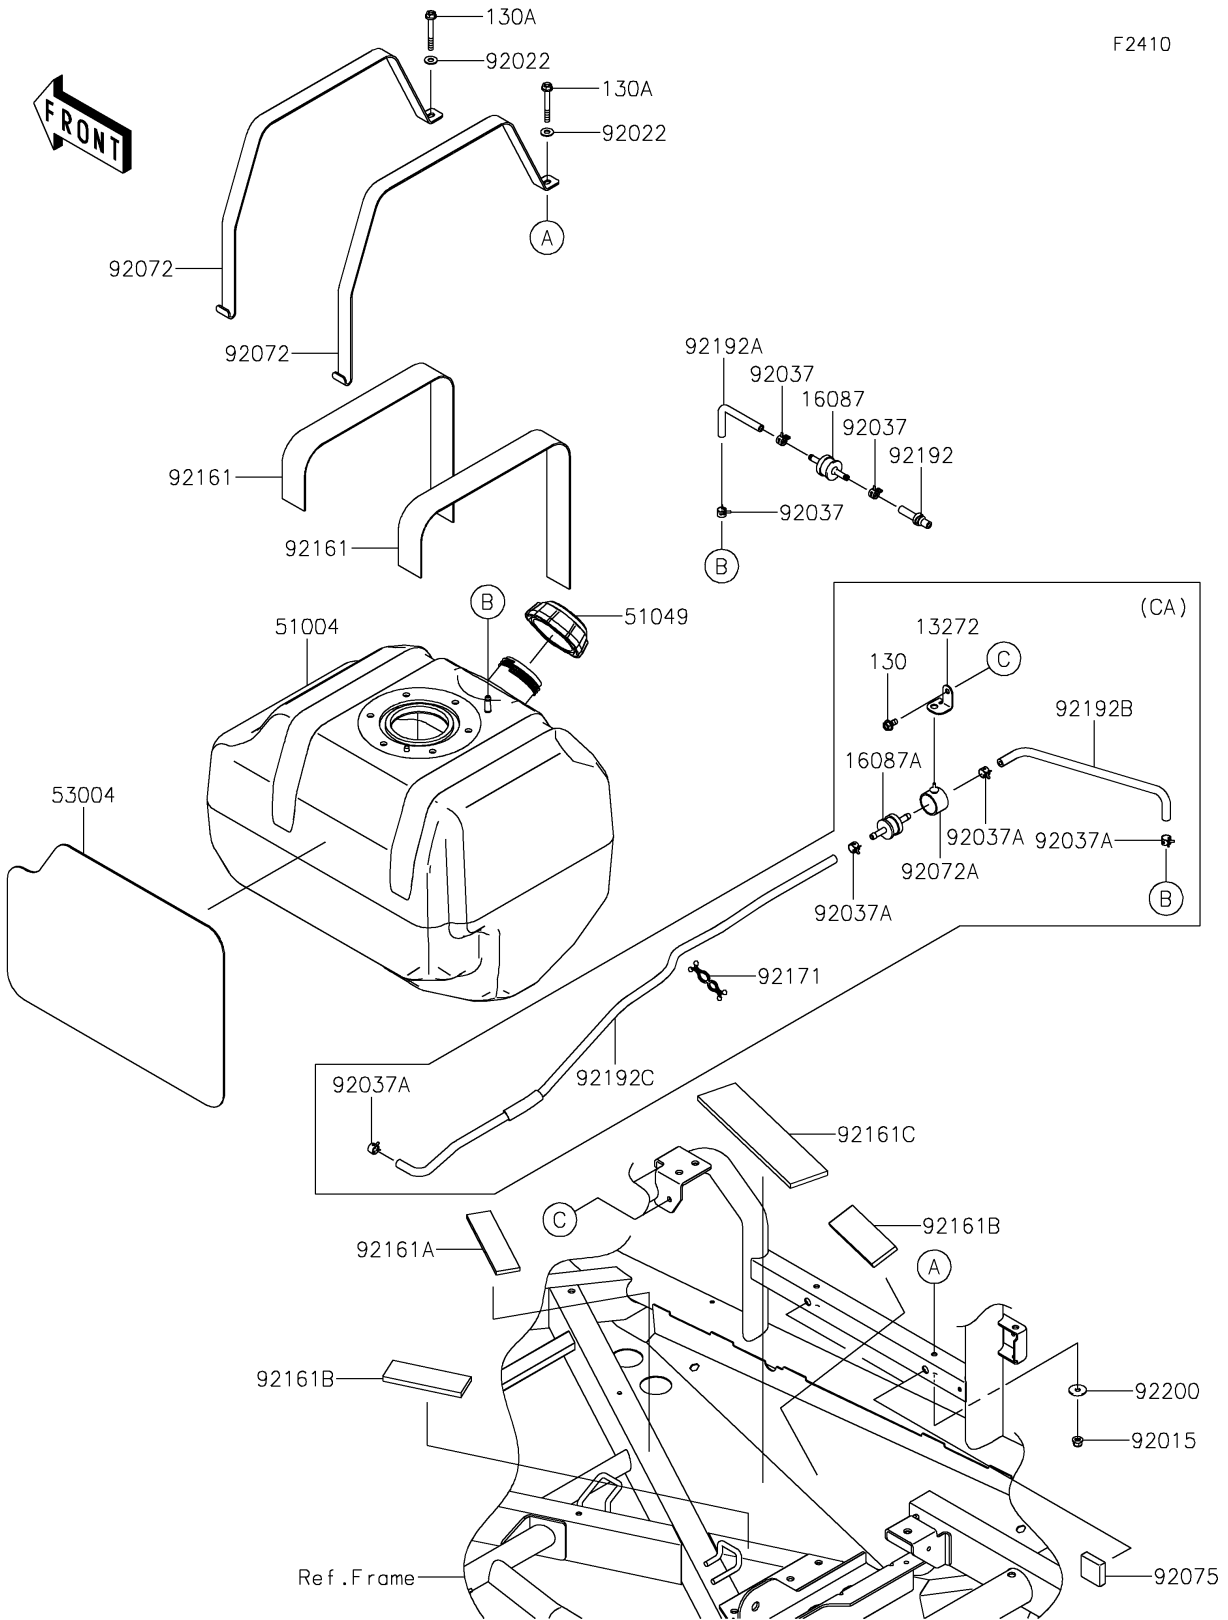

## 2016 Teryx4™ PARTS DIAGRAM

Fuel Tank(FGF-FKF)

## 2016 Teryx4™ PARTS LIST

Fuel Tank(FGF-FKF)

ITEM NAME	PART NUMBER	QUANTITY
BOLT-FLANGED,6X50 (Ref # 130A)	130BA0650	1
VALVE-CHECK (Ref # 16087)	16087-0008	1
TANK-FUEL (Ref # 51004)	51004-0002	1
CAP-TANK,FUEL (Ref # 51049)	51049-0718	1
MAT (Ref # 53004)	53004-0554	1
NUT,LOCK,FLANGED,6MM (Ref # 92015)	92015-1339	1
WASHER,7X16X1.2 (Ref # 92022)	92022-1344	1
CLAMP,TUBE (Ref # 92037)	92037-1461	1
BAND,FUEL TANK (Ref # 92072)	92072-0704	1
DAMPER (Ref # 92075)	92075-1882	1
DAMPER,FUEL TANK (Ref # 92161)	92161-0794	1
DAMPER,31.1X130X5 (Ref # 92161A)	92161-0936	1
DAMPER,38X105X7 (Ref # 92161B)	92161-0948	1
DAMPER,55X225X6.35 (Ref # 92161C)	92161-1811	1
TUBE,FRAME PIPE-CHECK VALVE (Ref # 92192)	92192-0068	1
TUBE,VENT (Ref # 92192A)	92192-0949	1
WASHER,6.5X22X1.6 (Ref # 92200)	92200-1087	1