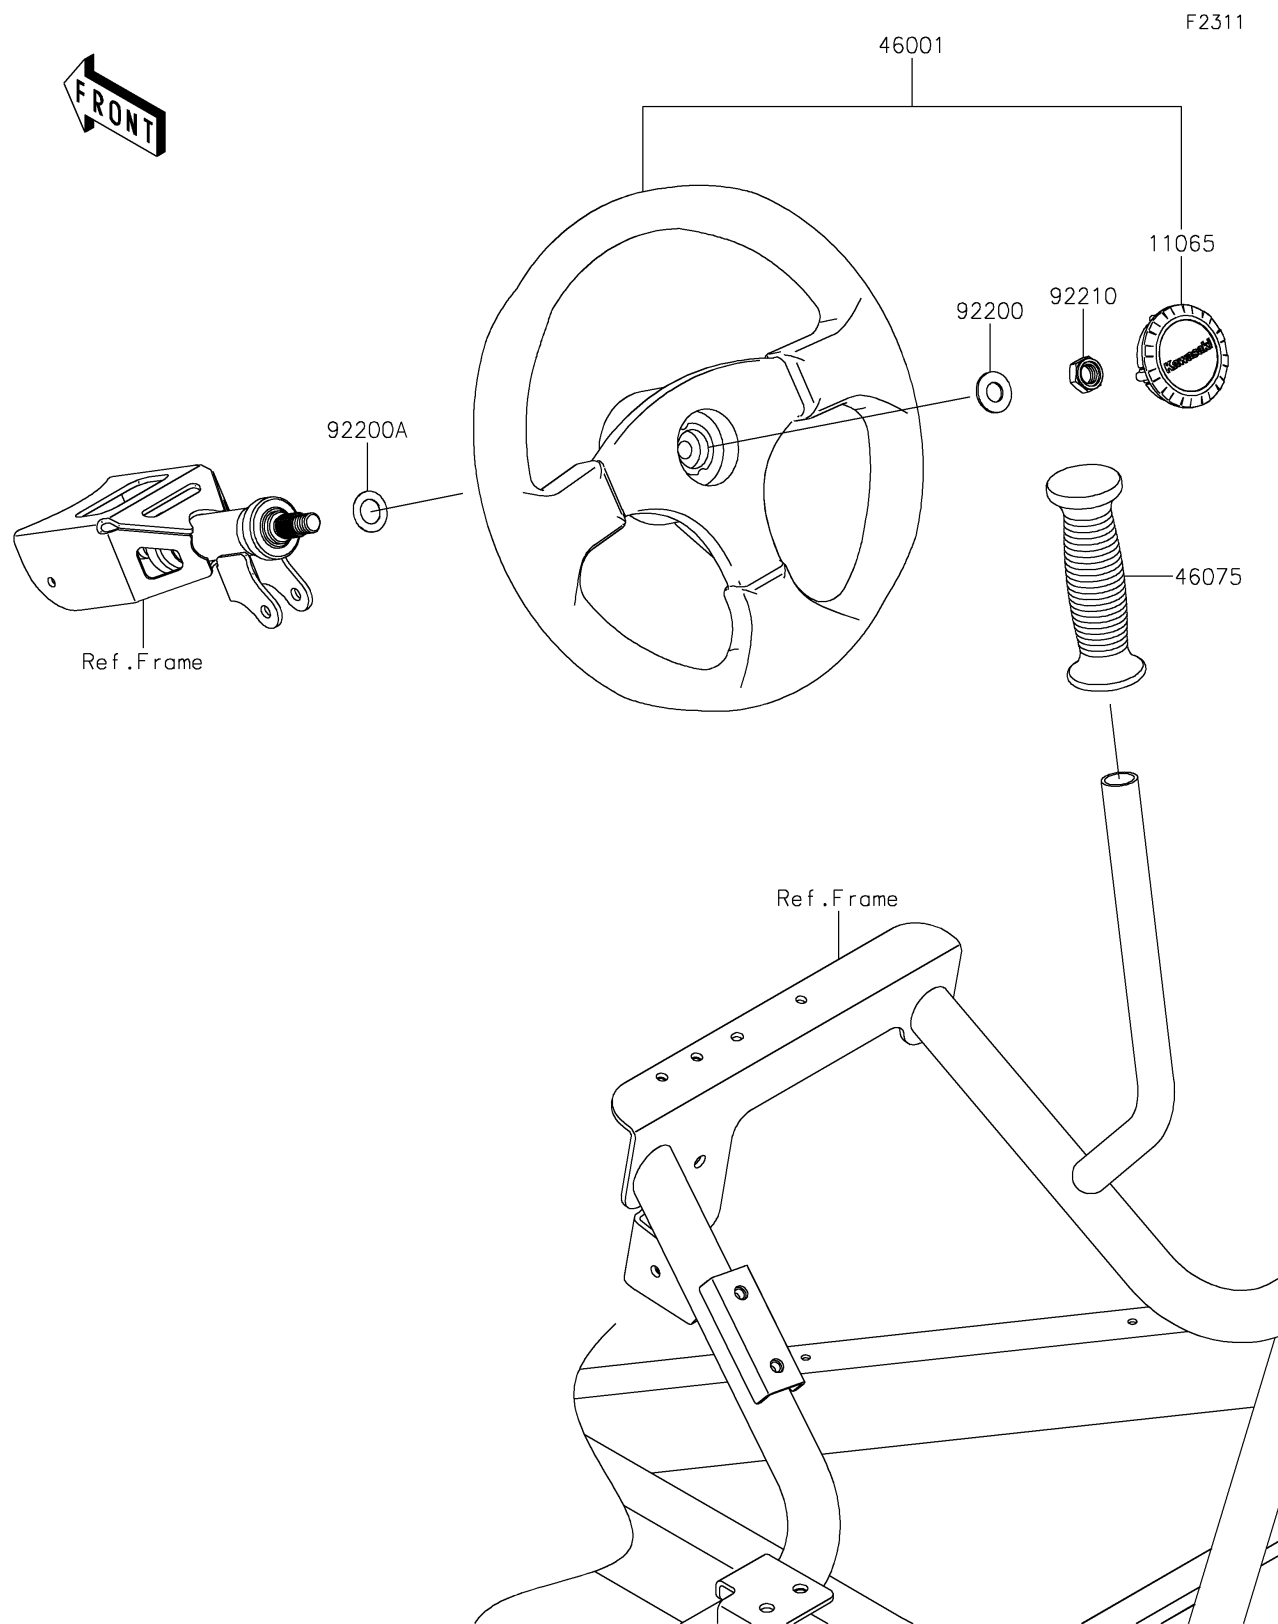

2016 Teryx4™ PARTS DIAGRAM

Steering Wheel

2016 Teryx4™ PARTS LIST

Steering Wheel

ITEM NAME	PART NUMBER	QUANTITY
CAP,HANDLE (Ref # 11065)	11065-0171	1
HANDLE-ASSY (Ref # 46001)	46001-0005	1
GRIP (Ref # 46075)	46075-0582	1
WASHER,12.1X25X1.6 (Ref # 92200)	92200-0455	1
WASHER,15X25X1.6 (Ref # 92200A)	92200-0460	1
NUT,LOCK,12MM (Ref # 92210)	92210-1249	1