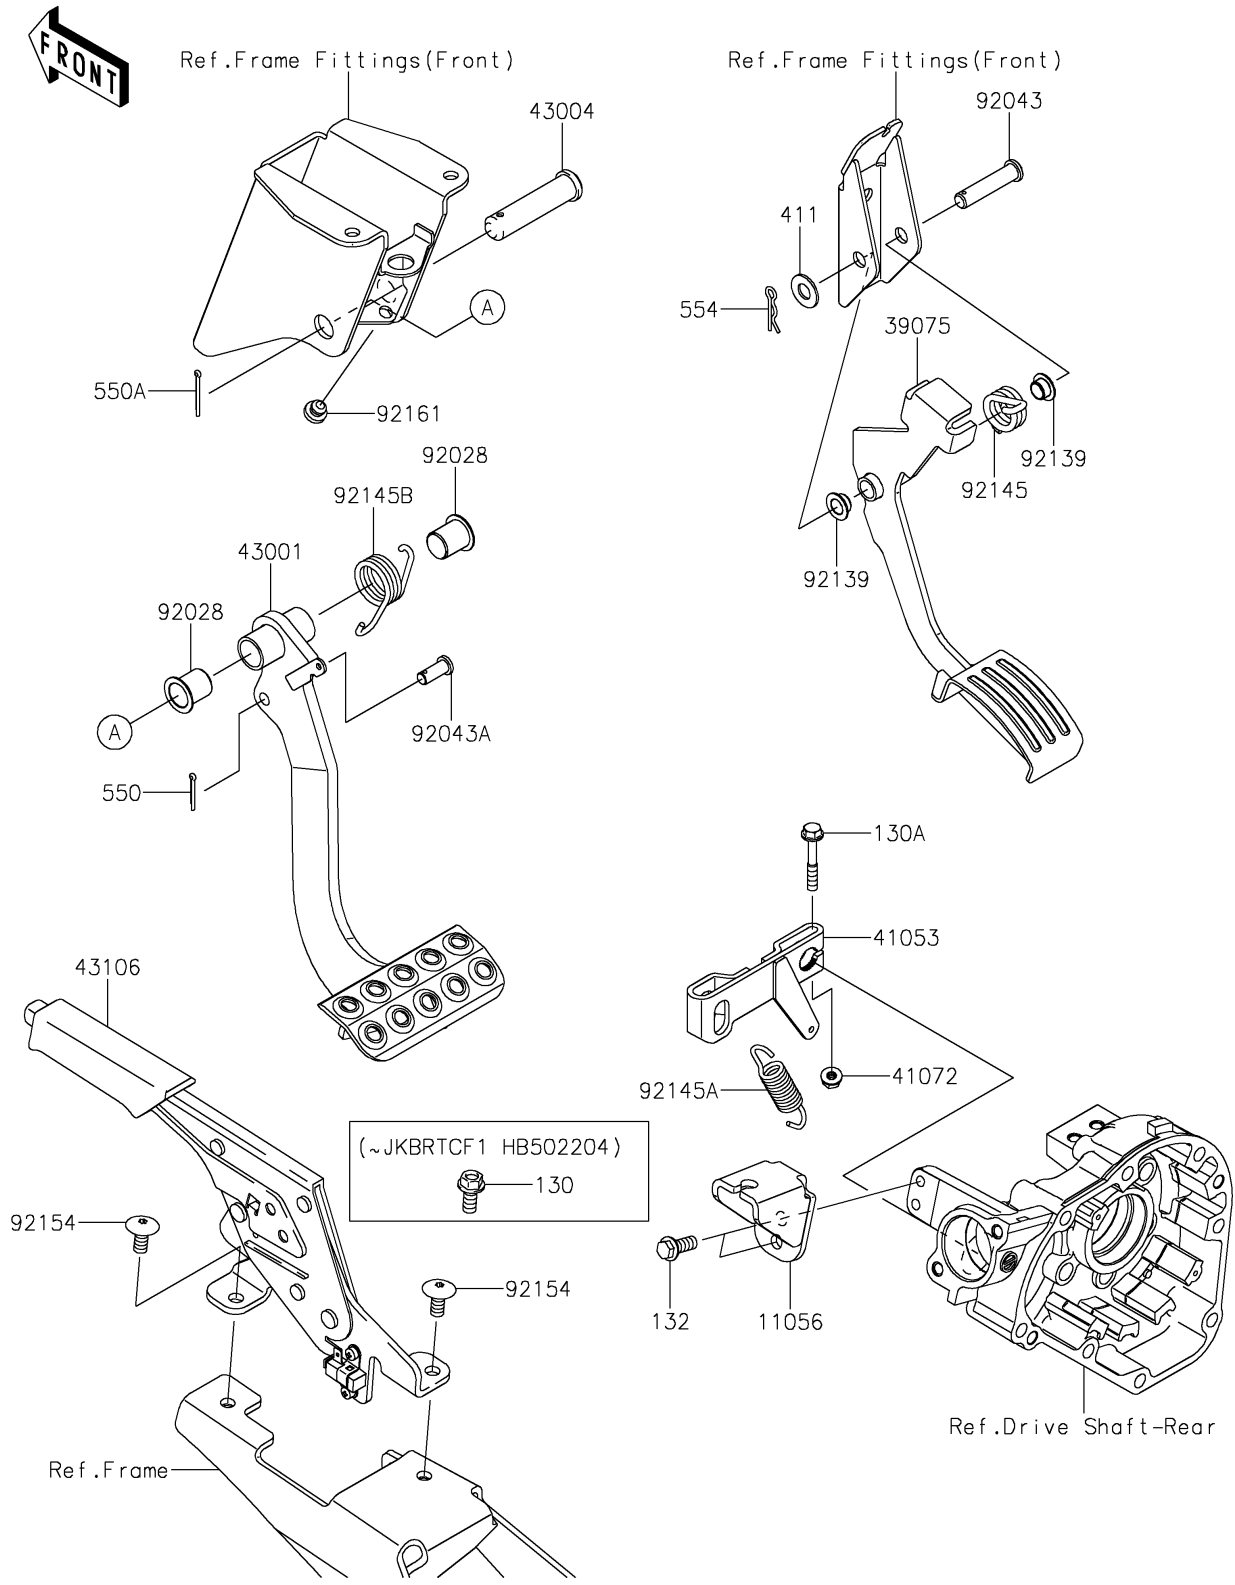

2016 Teryx4™ PARTS DIAGRAM

Brake Pedal/Throttle Lever

F2260

2016 Teryx4™ PARTS LIST

Brake Pedal/Throttle Lever

ITEM NAME	PART NUMBER	QUANTITY
BRACKET (Ref # 11056)	11056-2267	1
BOLT-FLANGED,8X18 (Ref # 130)	130BA0818	1
BOLT-FLANGED,6X40 (Ref # 130A)	130CA0640	1
BOLT-FLANGED-SMALL,8X20 (Ref # 132)	132BA0820	1
LEVER-THROTTLE (Ref # 39075)	39075-0019	1
LEVER-BRAKE CAM (Ref # 41053)	41053-0023	1
NUT,6MM (Ref # 41072)	41072-007	1
WASHER-PLAIN,10MM (Ref # 411)	411AA1000	1
LEVER-BRAKE,PEDAL (Ref # 43001)	43001-0739	1
SHAFT-BRAKE (Ref # 43004)	43004-1128	1
LEVER-ASSY-PARKING BRAKE (Ref # 43106)	43106-0005	1
PIN-COTTER,2.5X18 (Ref # 550)	550AA2518	1
PIN-COTTER,2.5X25 (Ref # 550A)	550AA2525	1
PIN-SNAP,10MM (Ref # 554)	554DA1000	1
BUSHING (Ref # 92028)	92028-1571	1
PIN,10X42.5 (Ref # 92043)	92043-0707	1
PIN (Ref # 92043A)	92043-1039	1
BUSHING (Ref # 92139)	92139-0230	1
SPRING,THROTTLE (Ref # 92145)	92145-0831	1
SPRING,BRAKE CAM LEVER (Ref # 92145A)	92145-0880	1
SPRING,BRAKE PEDAL RETURN (Ref # 92145B)	92145-1615	1
DAMPER (Ref # 92161)	92161-1084	1