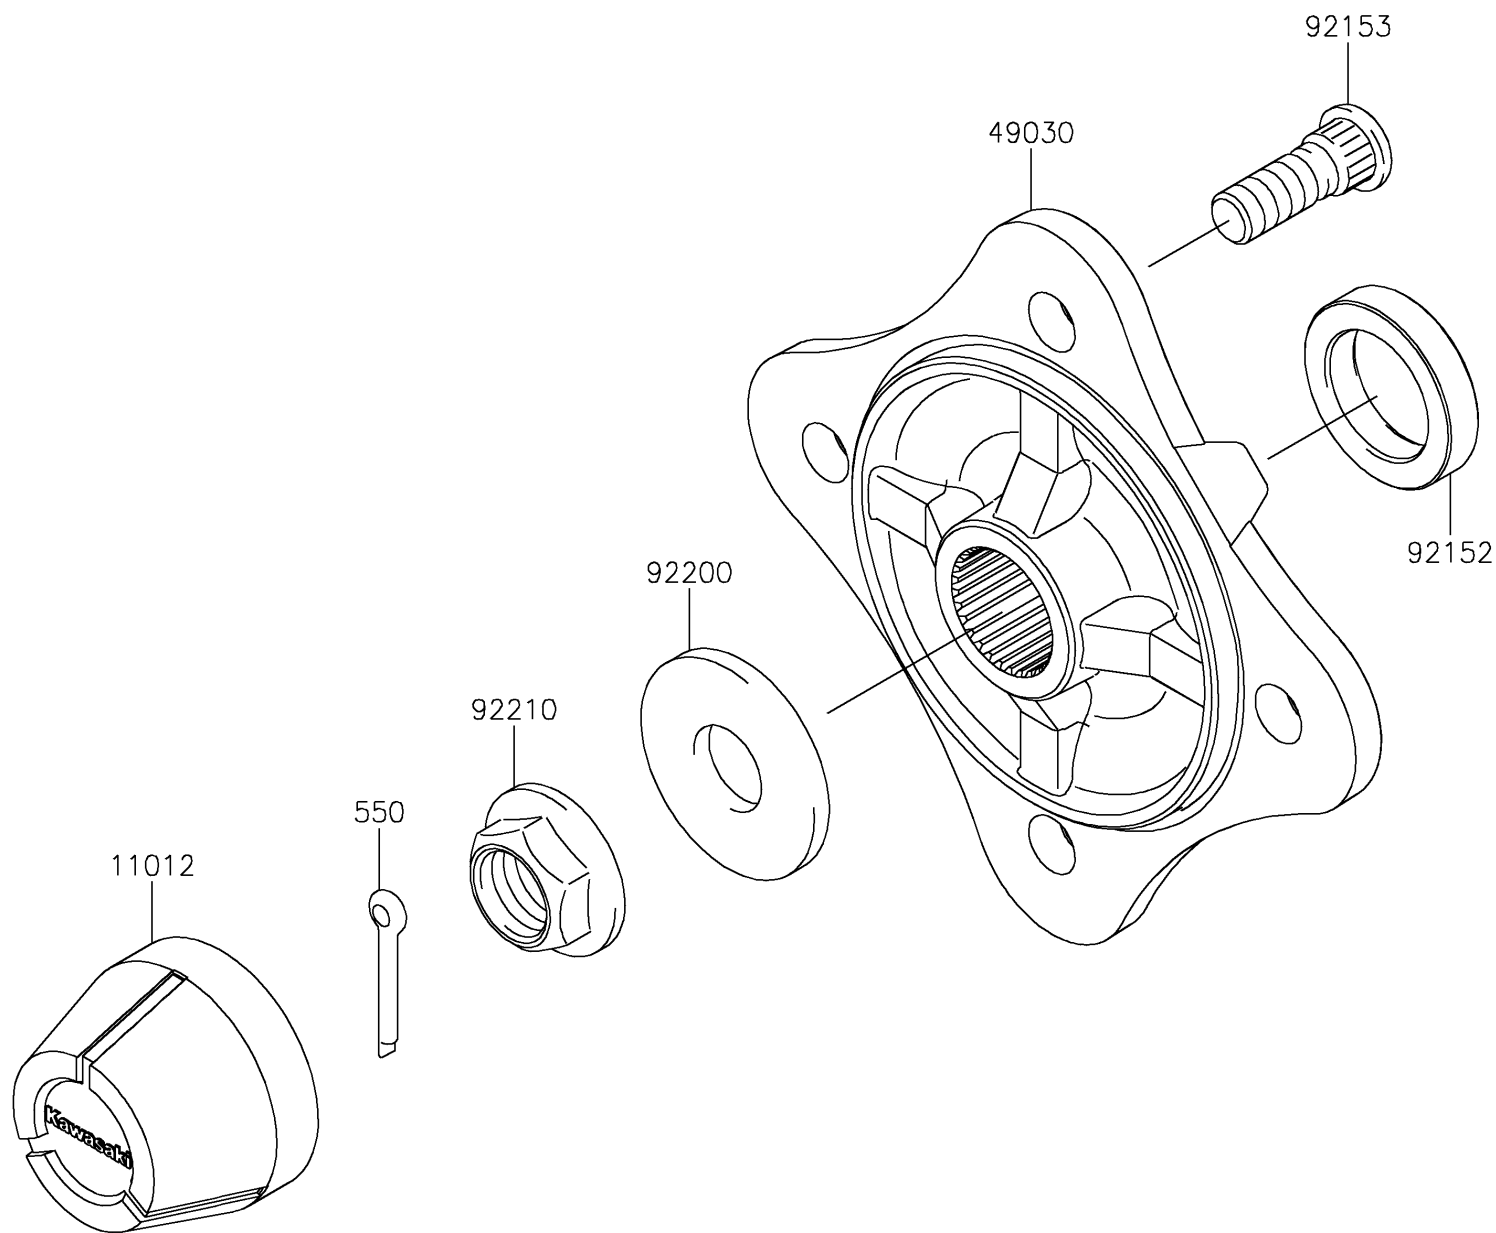

## 2016 Teryx4™ PARTS DIAGRAM

Rear Hubs/Brakes

F2240

## 2016 Teryx4™ PARTS LIST

Rear Hubs/Brakes

ITEM NAME	PART NUMBER	QUANTITY
CAP,WHEEL (Ref # 11012)	11012-1969	1
HUB,RR (Ref # 49030)	49030-0563	1
PIN-COTTER,4.0X30 (Ref # 550)	550AA4030	1
COLLAR,30.1X44X9 (Ref # 92152)	92152-1700	1
BOLT,12MM (Ref # 92153)	92153-1915	1
WASHER,20.3X52.0X4.5 (Ref # 92200)	92200-1739	1
NUT,FLANGED,20MM (Ref # 92210)	92210-2093	1