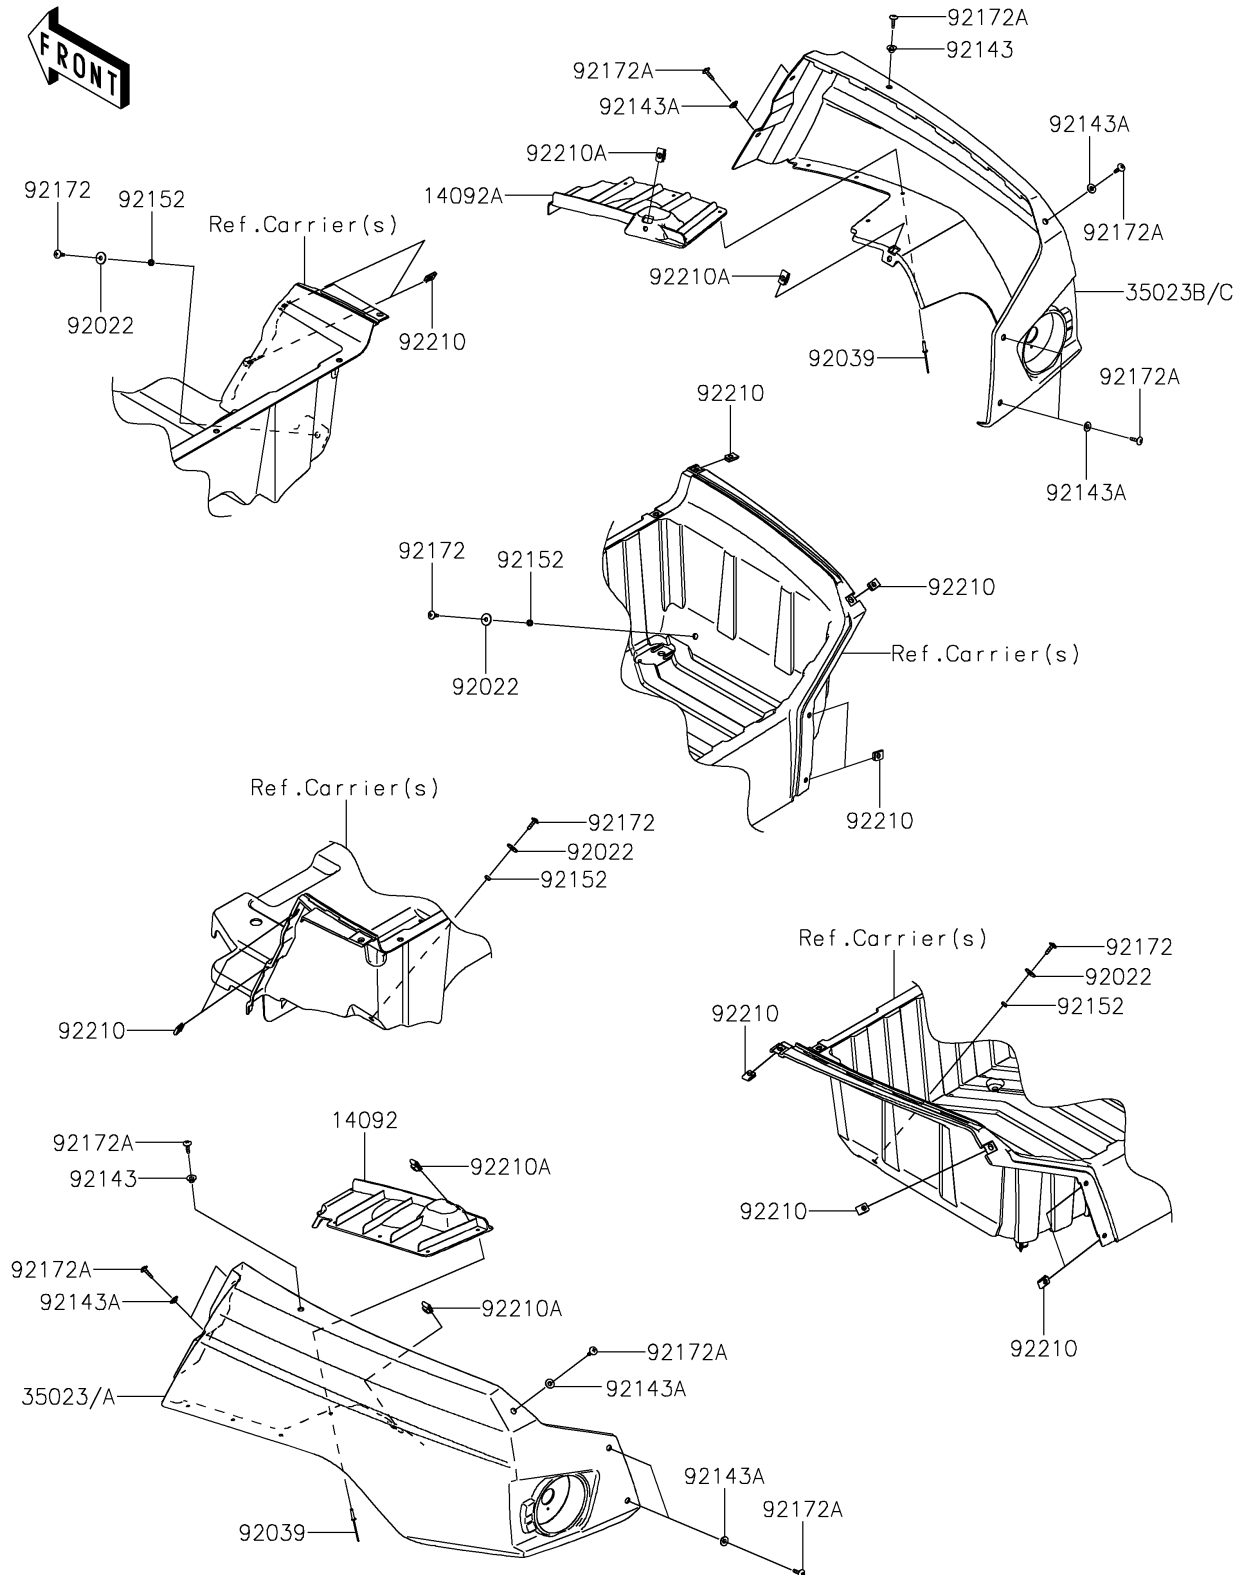

## 2016 Teryx4™ PARTS DIAGRAM

Rear Fender(s)

F2172

## 2016 Teryx4™ PARTS LIST

Rear Fender(s)

ITEM NAME	PART NUMBER	QUANTITY
COVER,INNER,LH (Ref # 14092)	14092-0863	1
COVER,INNER,RH (Ref # 14092A)	14092-0864	1
FENDER-REAR,LH,B.WHITE (Ref # 35023)	35023-0307-266	1
FENDER-REAR,RH,B.WHITE (Ref # 35023B)	35023-0308-266	1
WASHER,6.5X20X1.6,BLACK (Ref # 92022)	92022-1346	1
RIVET,5X23.3 (Ref # 92039)	92039-0769	1
COLLAR (Ref # 92143)	92143-1057	1
COLLAR (Ref # 92143A)	92143-1087	1
COLLAR,6.3X10X3 (Ref # 92152)	92152-1834	1
SCREW,6X18 (Ref # 92172)	92172-0002	1
SCREW,TAPPING,6X20 (Ref # 92172A)	92172-0488	1
NUT,LEAF SPRING,6MM (Ref # 92210)	92210-0624	1
NUT,6MM (Ref # 92210A)	92210-0891	1