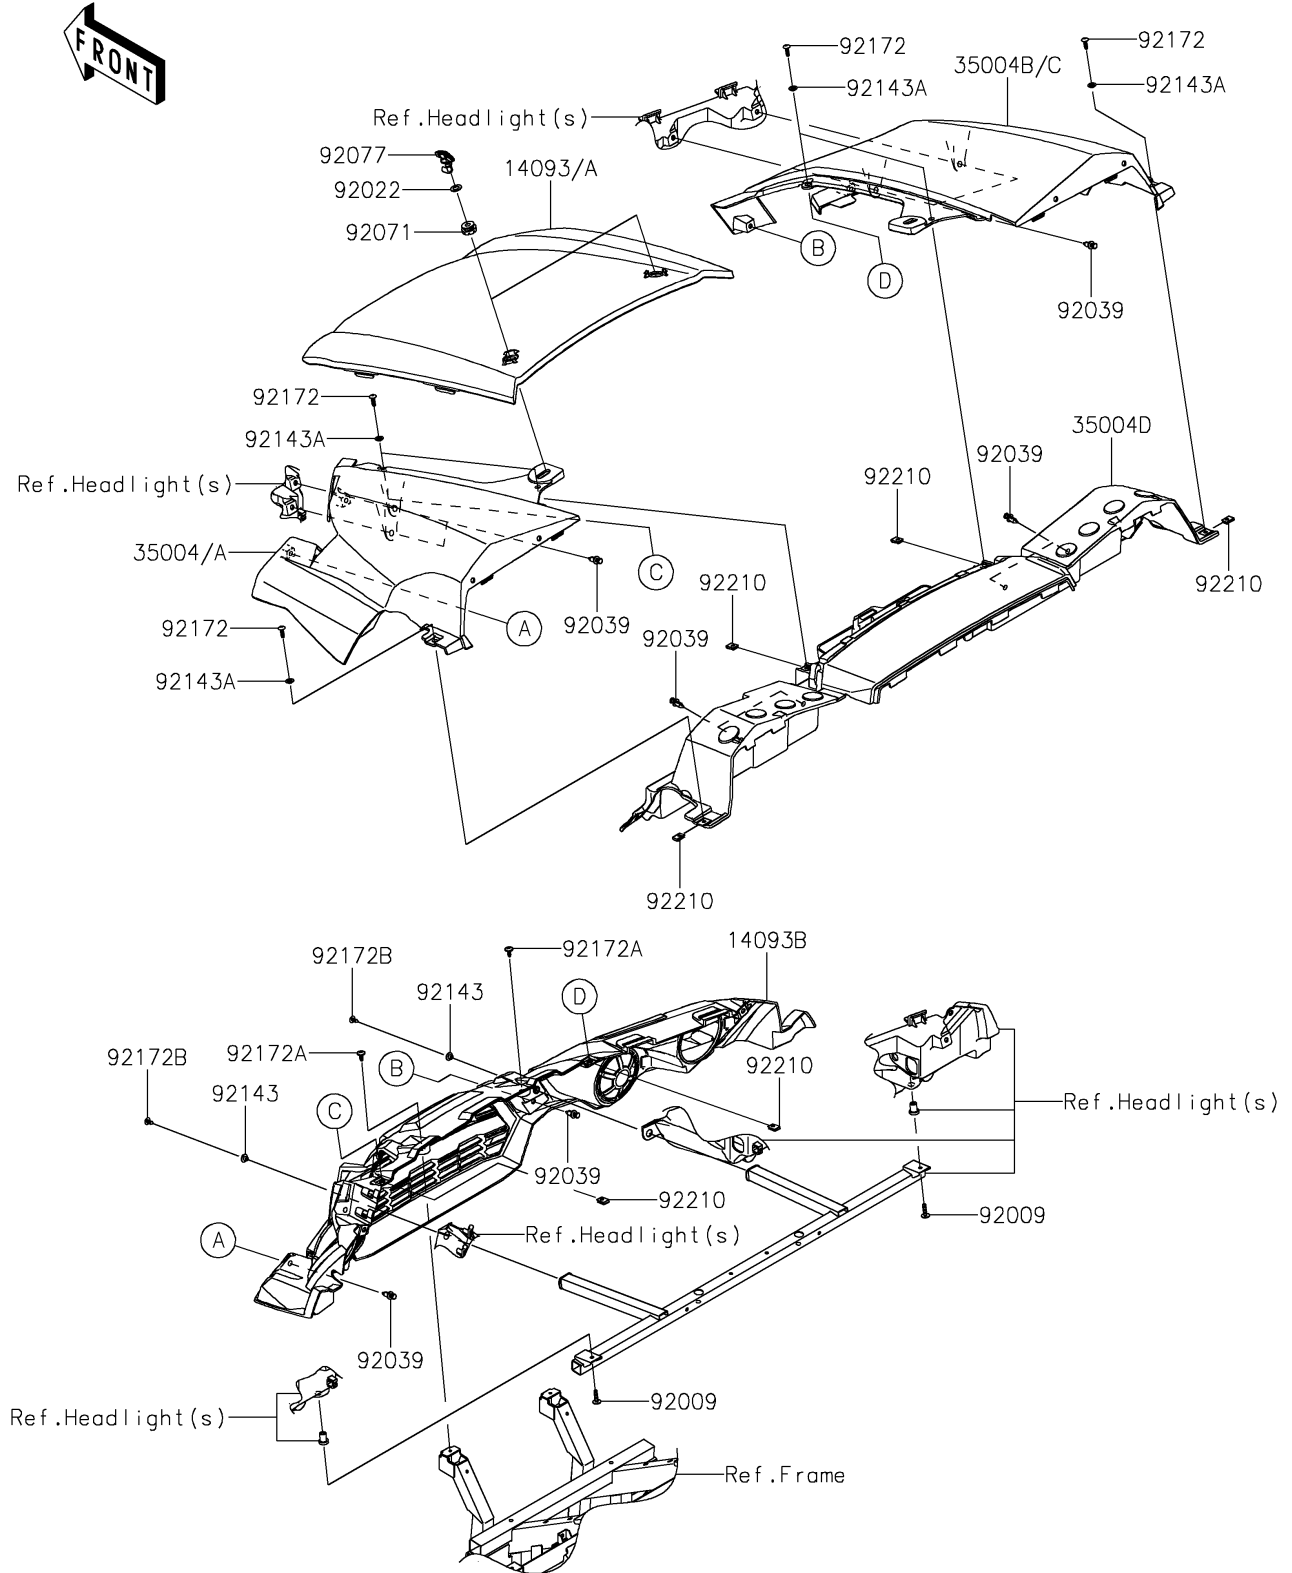

2016 Teryx4™ PARTS DIAGRAM

Front Fender(s)

F2171

2016 Teryx4™ PARTS LIST

Front Fender(s)

ITEM NAME	PART NUMBER	QUANTITY
COVER,HOOD,B.WHITE (Ref # 14093)	14093-0205-266	1
COVER,FR GRILL (Ref # 14093B)	14093-0233	1
FENDER-FRONT,LH,B.WHITE (Ref # 35004)	35004-0343-266	1
FENDER-FRONT,RH,B.WHITE (Ref # 35004B)	35004-0344-266	1
FENDER-FRONT,RR (Ref # 35004D)	35004-0345	1
SCREW,6X25 (Ref # 92009)	92009-1465	1
WASHER,12.5X22X1.2 (Ref # 92022)	92022-072	1
RIVET (Ref # 92039)	92039-0776	1
GROMMET (Ref # 92071)	92071-0746	1
KNOB (Ref # 92077)	92077-0033	1
COLLAR (Ref # 92143)	92143-1057	1
COLLAR (Ref # 92143A)	92143-1087	1
SCREW,TAPPING,6X20 (Ref # 92172)	92172-0488	1
SCREW,6X16 (Ref # 92172A)	92172-0711	1
SCREW,TAPPING,6X16 (Ref # 92172B)	92172-0739	1
NUT,LEAF SPRING,6MM (Ref # 92210)	92210-0624	1