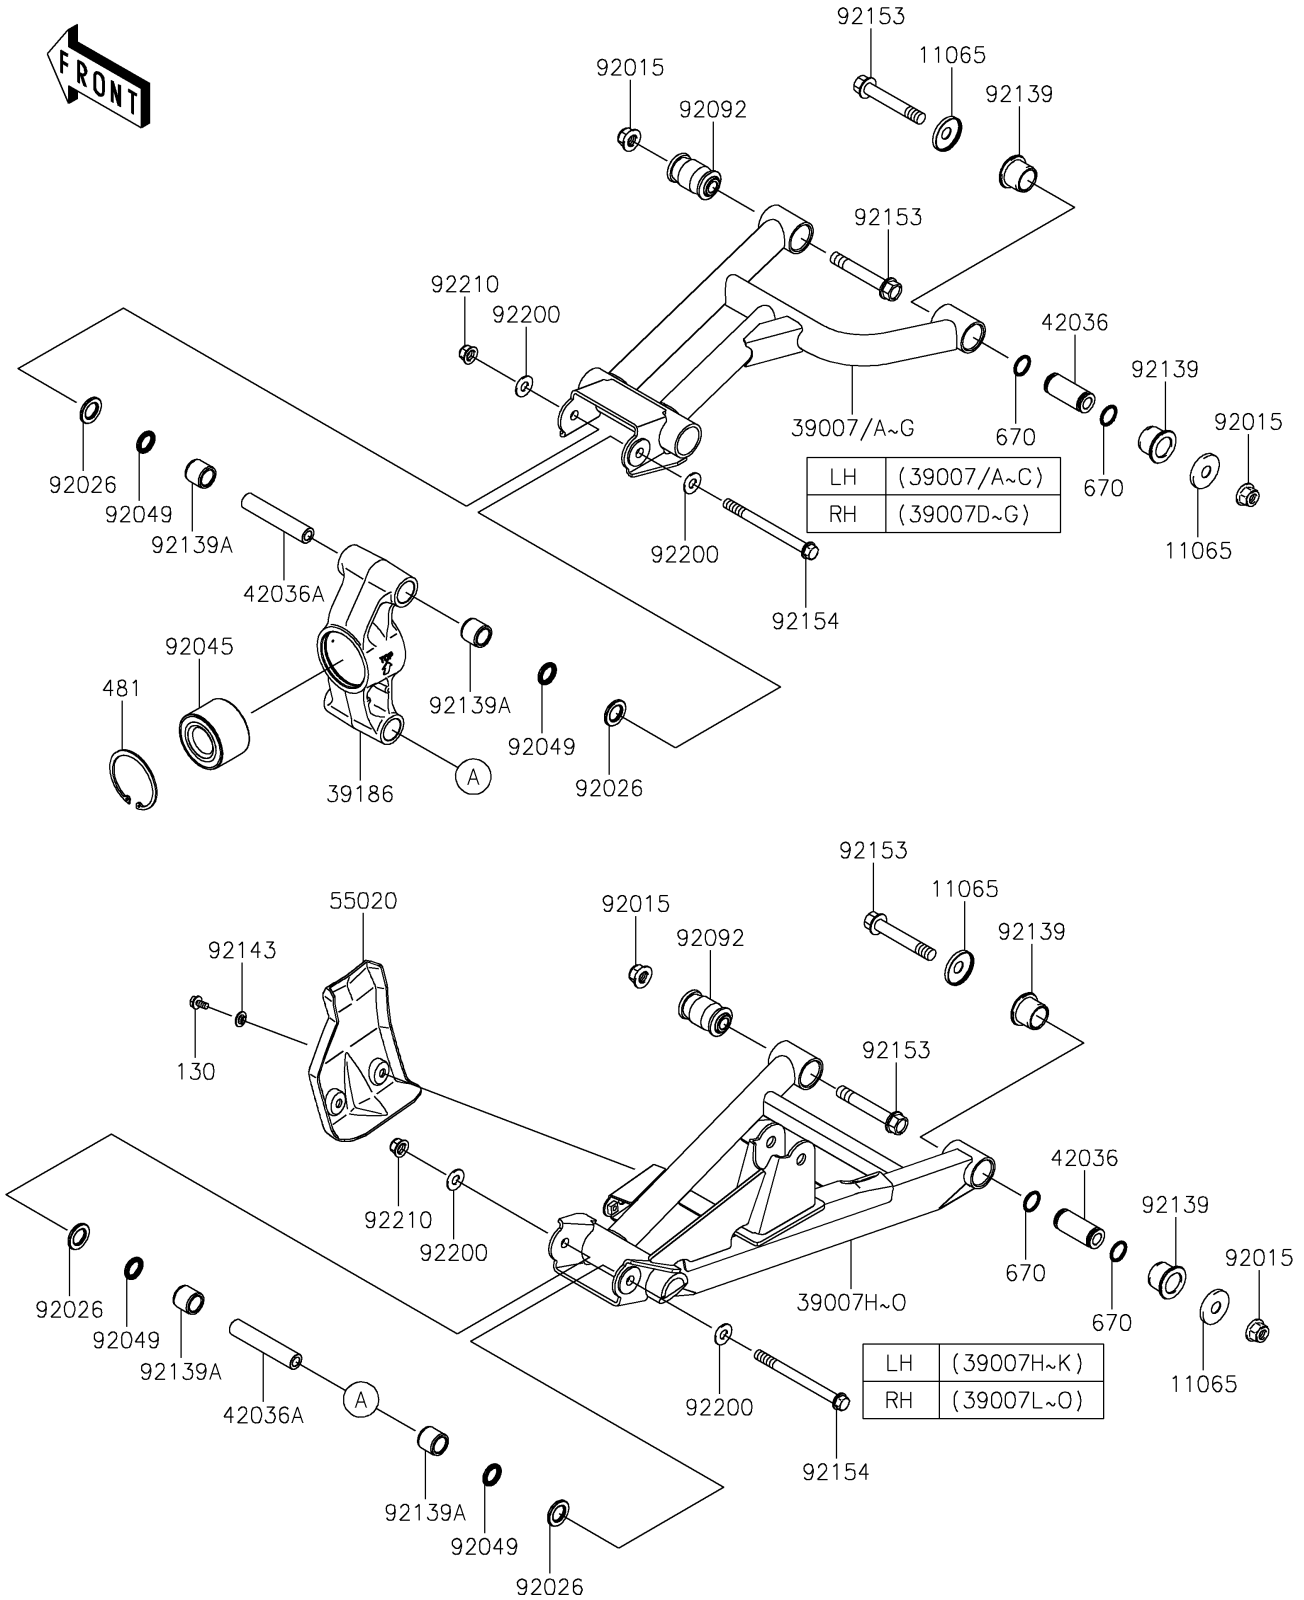

2016 Teryx4™ PARTS DIAGRAM

Rear Suspension

F2153

2016 Teryx4™ PARTS LIST

Rear Suspension

ITEM NAME	PART NUMBER	QUANTITY
CAP (Ref # 11065)	11065-0253	1
BOLT-FLANGED,6X12 (Ref # 130)	130BA0612	1
ARM-SUSP,RR,UPP,LH,C.L.GREEN (Ref # 39007A)	39007-0345-42Q	1
ARM-SUSP,RR,UPP,RH,C.L.GREEN (Ref # 39007E)	39007-0346-42Q	1
ARM-SUSP,RR,LWR,LH,C.L.GREEN (Ref # 39007I)	39007-0347-42Q	1
ARM-SUSP,RR,LWR,RH,C.L.GREEN (Ref # 39007M)	39007-0348-42Q	1
KNUCKLE,RR (Ref # 39186)	39186-0316	1
SLEEVE (Ref # 42036)	42036-0062	1
SLEEVE,10X17X88 (Ref # 42036A)	42036-0710	1
CIRCLIP (Ref # 481)	481J6200	1
GUARD,REAR ARM (Ref # 55020)	55020-0805	1
O RING,18MM (Ref # 670)	670B2018	1
NUT,LOCK,FLANGED,12MM (Ref # 92015)	92015-1433	1
SPACER,17X28.6X3 (Ref # 92026)	92026-0746	1
BEARING-BALL,30X62X40 (Ref # 92045)	92045-0801	1
SEAL-OIL,17X24X3 (Ref # 92049)	92049-0726	1
BUSHING-RUBBER (Ref # 92092)	92092-0555	1
BUSHING (Ref # 92139)	92139-0231	1
BUSHING,17X24X21.5 (Ref # 92139A)	92139-0736	1
COLLAR (Ref # 92143)	92143-1087	1
BOLT,FLANGED,12X76.5 (Ref # 92153)	92153-1733	1
BOLT,FLANGED,10X117 (Ref # 92154)	92154-0743	1
WASHER,10.3X23X1.6 (Ref # 92200)	92200-2009	1
NUT,LOCK,FLANGED,10MM (Ref # 92210)	92210-1080	1