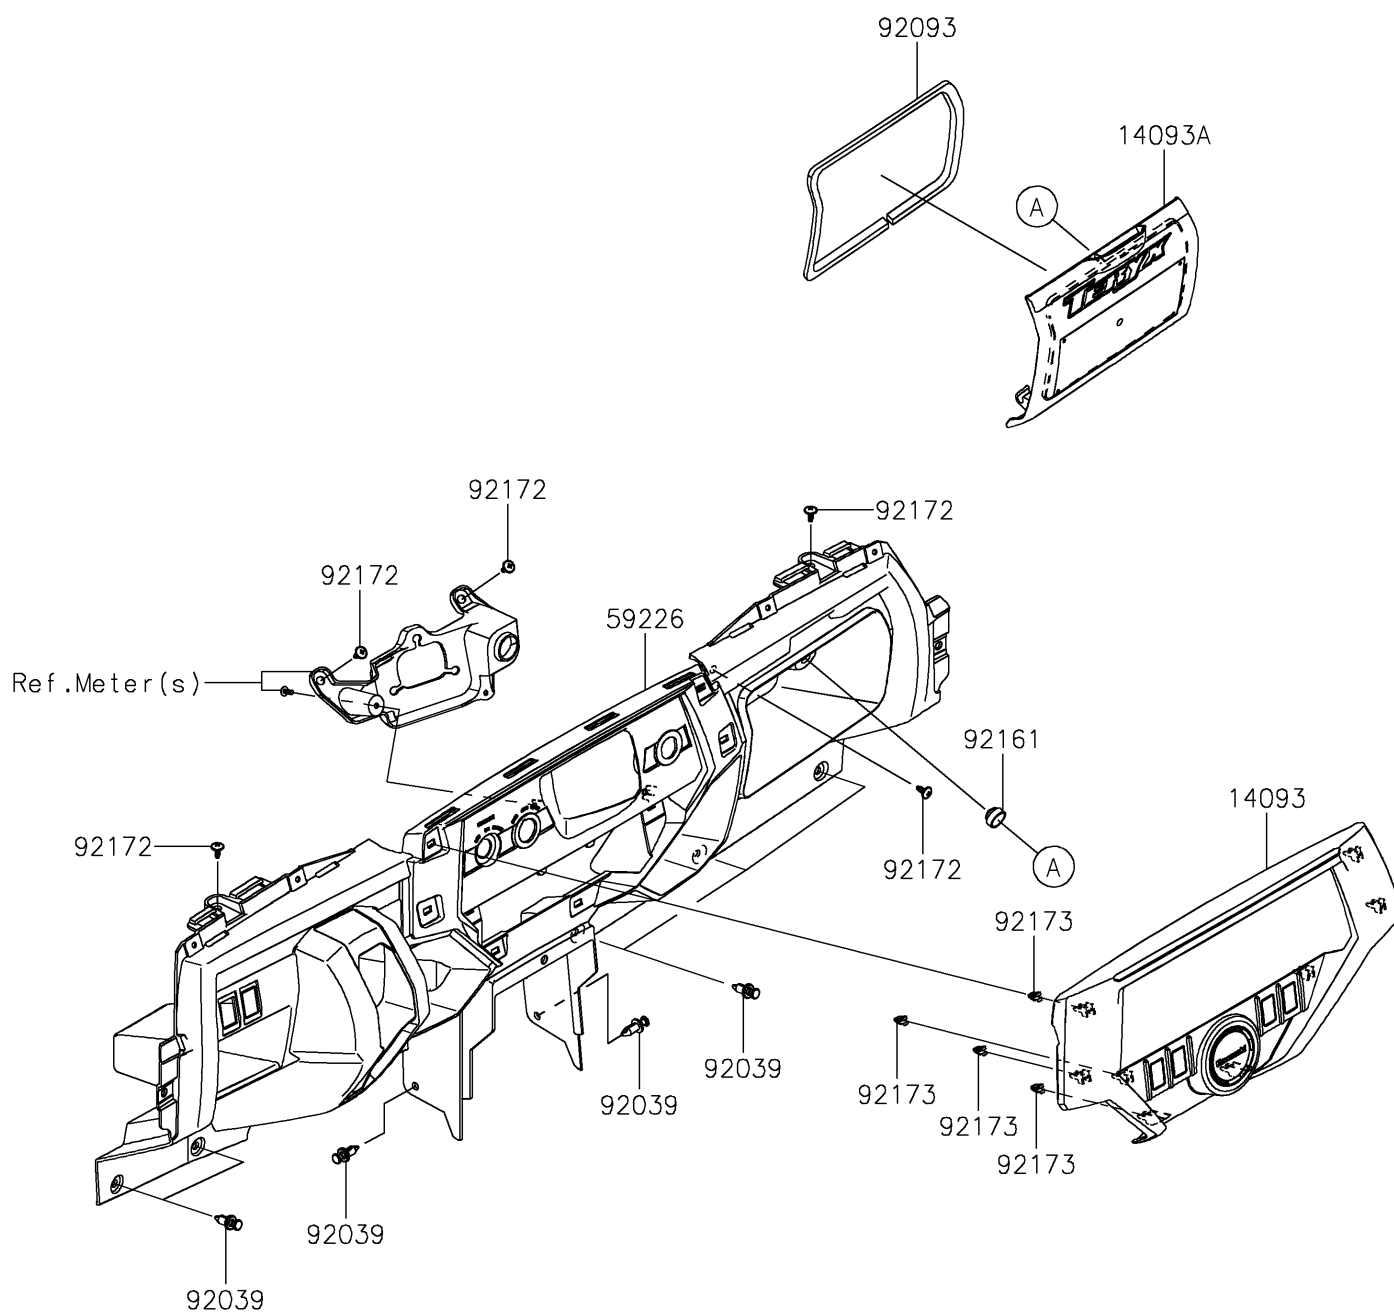

2016 Teryx4™ PARTS DIAGRAM

Front Box

F2135

2016 Teryx4™ PARTS LIST

Front Box

ITEM NAME	PART NUMBER	QUANTITY
COVER,CENTER PANEL (Ref # 14093)	14093-0203	1
COVER,GLOVE BOX (Ref # 14093A)	14093-0204	1
PANEL-CONTROL (Ref # 59226)	59226-0727	1
RIVET (Ref # 92039)	92039-0776	1
SEAL,6X10 (Ref # 92093)	92093-0658	1
DAMPER (Ref # 92161)	92161-0568	1
SCREW,6X16 (Ref # 92172)	92172-0826	1
CLAMP (Ref # 92173)	92173-1423	1