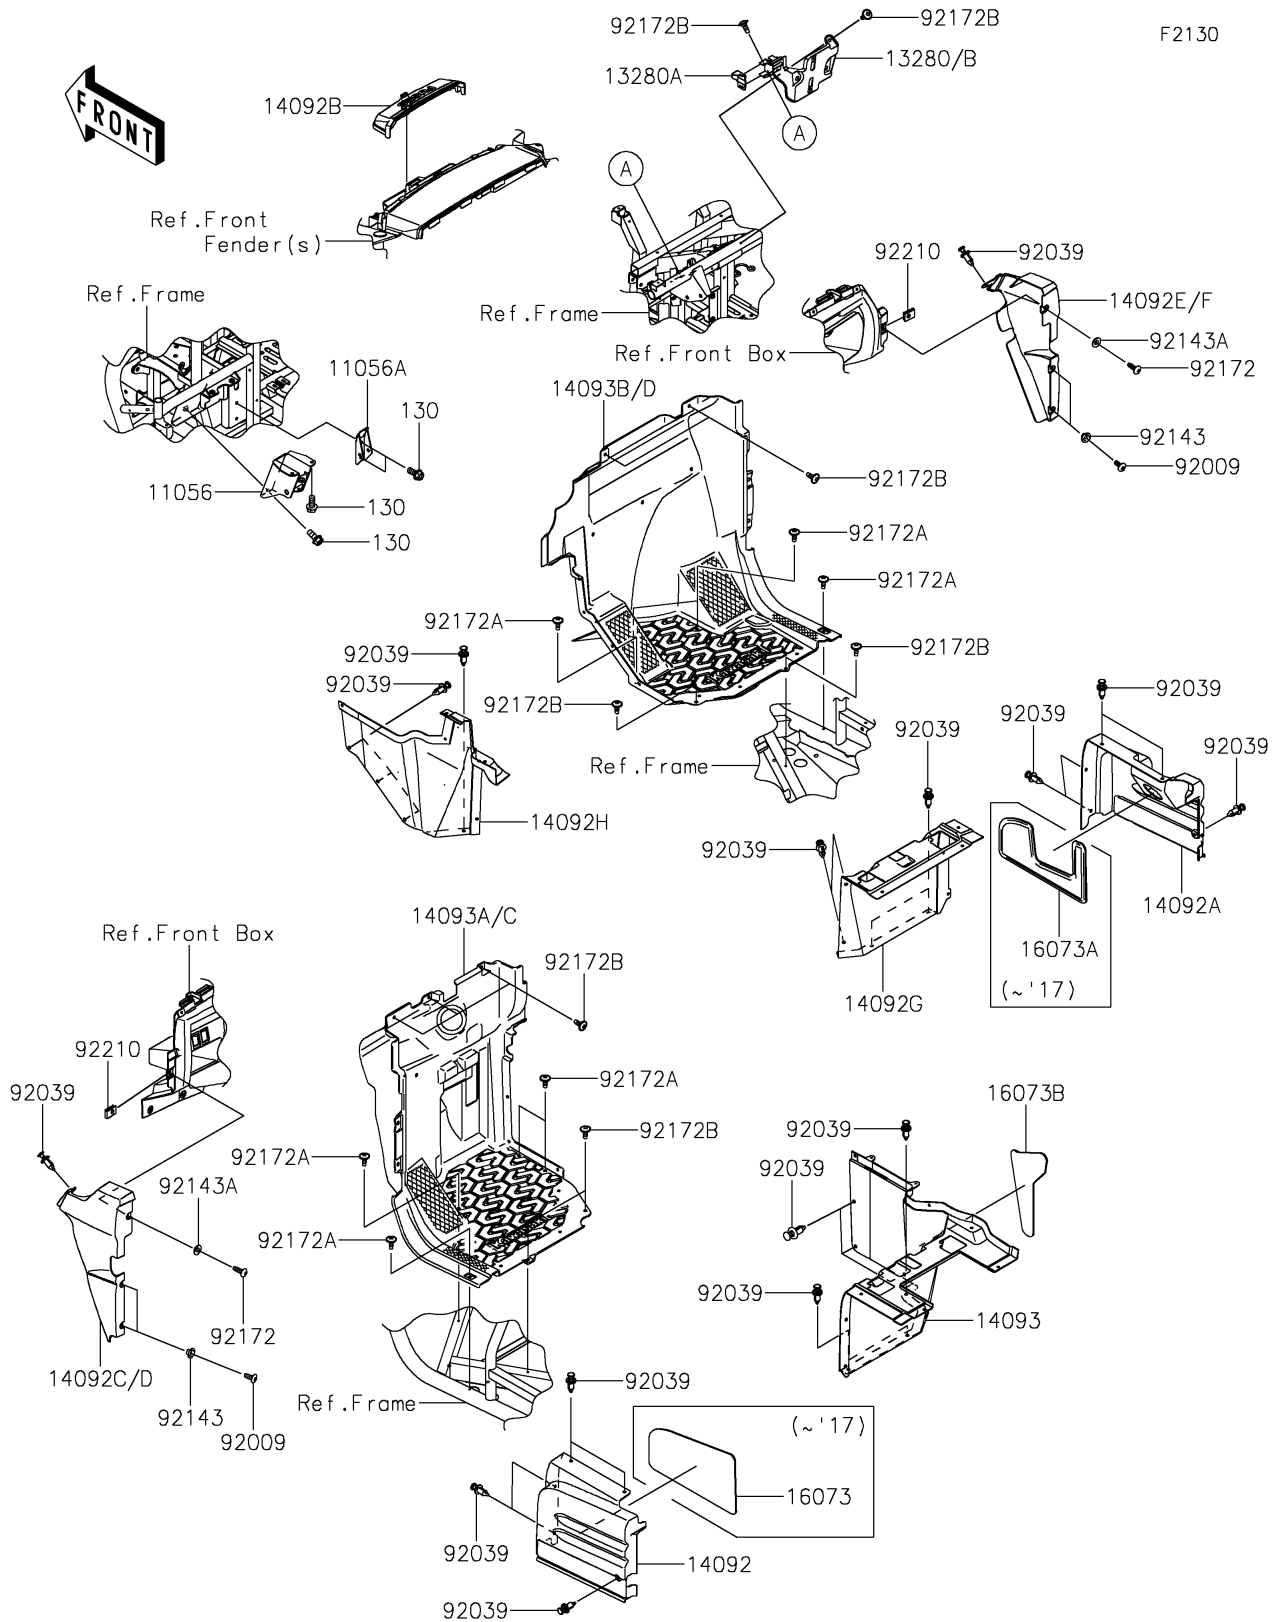

2016 Teryx4™ PARTS DIAGRAM

Frame Fittings(Front)

2016 Teryx4™ PARTS LIST

Frame Fittings(Front)

ITEM NAME	PART NUMBER	QUANTITY
BRACKET,BRAKE PEDAL (Ref # 11056)	11056-1431	1
BRACKET,THROTTLE PEDAL (Ref # 11056A)	11056-4408	1
BOLT-FLANGED,8X18 (Ref # 130)	130BA0818	1
HOLDER,ECU (Ref # 13280)	13280-0832	1
HOLDER (Ref # 13280A)	13280-0851	1
COVER,SEAT SIDE,LH (Ref # 14092)	14092-0720	1
COVER,SEAT SIDE,RH (Ref # 14092A)	14092-0721	1
COVER,FUSE BOX (Ref # 14092B)	14092-0724	1
COVER,SIDE GUARD,LH,B.WHITE (Ref # 14092C)	14092-0754-266	1
COVER,SIDE GUARD,RH,B.WHITE (Ref # 14092E)	14092-0755-266	1
COVER,FR SEAT,RH (Ref # 14092G)	14092-0757	1
COVER,FR SEAT,RH,CNT (Ref # 14092H)	14092-1083	1
COVER,FR SEAT,LH (Ref # 14093)	14093-0209	1
COVER,FR FLOOR,LH (Ref # 14093C)	14093-5137	1
COVER,FR FLOOR,RH (Ref # 14093D)	14093-5138	1
INSULATOR,SEAT SIDE,LH (Ref # 16073)	16073-0810	1
INSULATOR,SEAT SIDE,RH (Ref # 16073A)	16073-0811	1
INSULATOR (Ref # 16073B)	16073-0847	1
SCREW,TAPPING,6X16 (Ref # 92009)	92009-1166	1
RIVET (Ref # 92039)	92039-0776	1
COLLAR (Ref # 92143)	92143-1057	1
COLLAR (Ref # 92143A)	92143-1087	1
SCREW,TAPPING,6X20 (Ref # 92172)	92172-0488	1
SCREW,6X16 (Ref # 92172A)	92172-0711	1
SCREW,6X16 (Ref # 92172B)	92172-0826	1
NUT,LEAF SPRING,6MM (Ref # 92210)	92210-0624	1