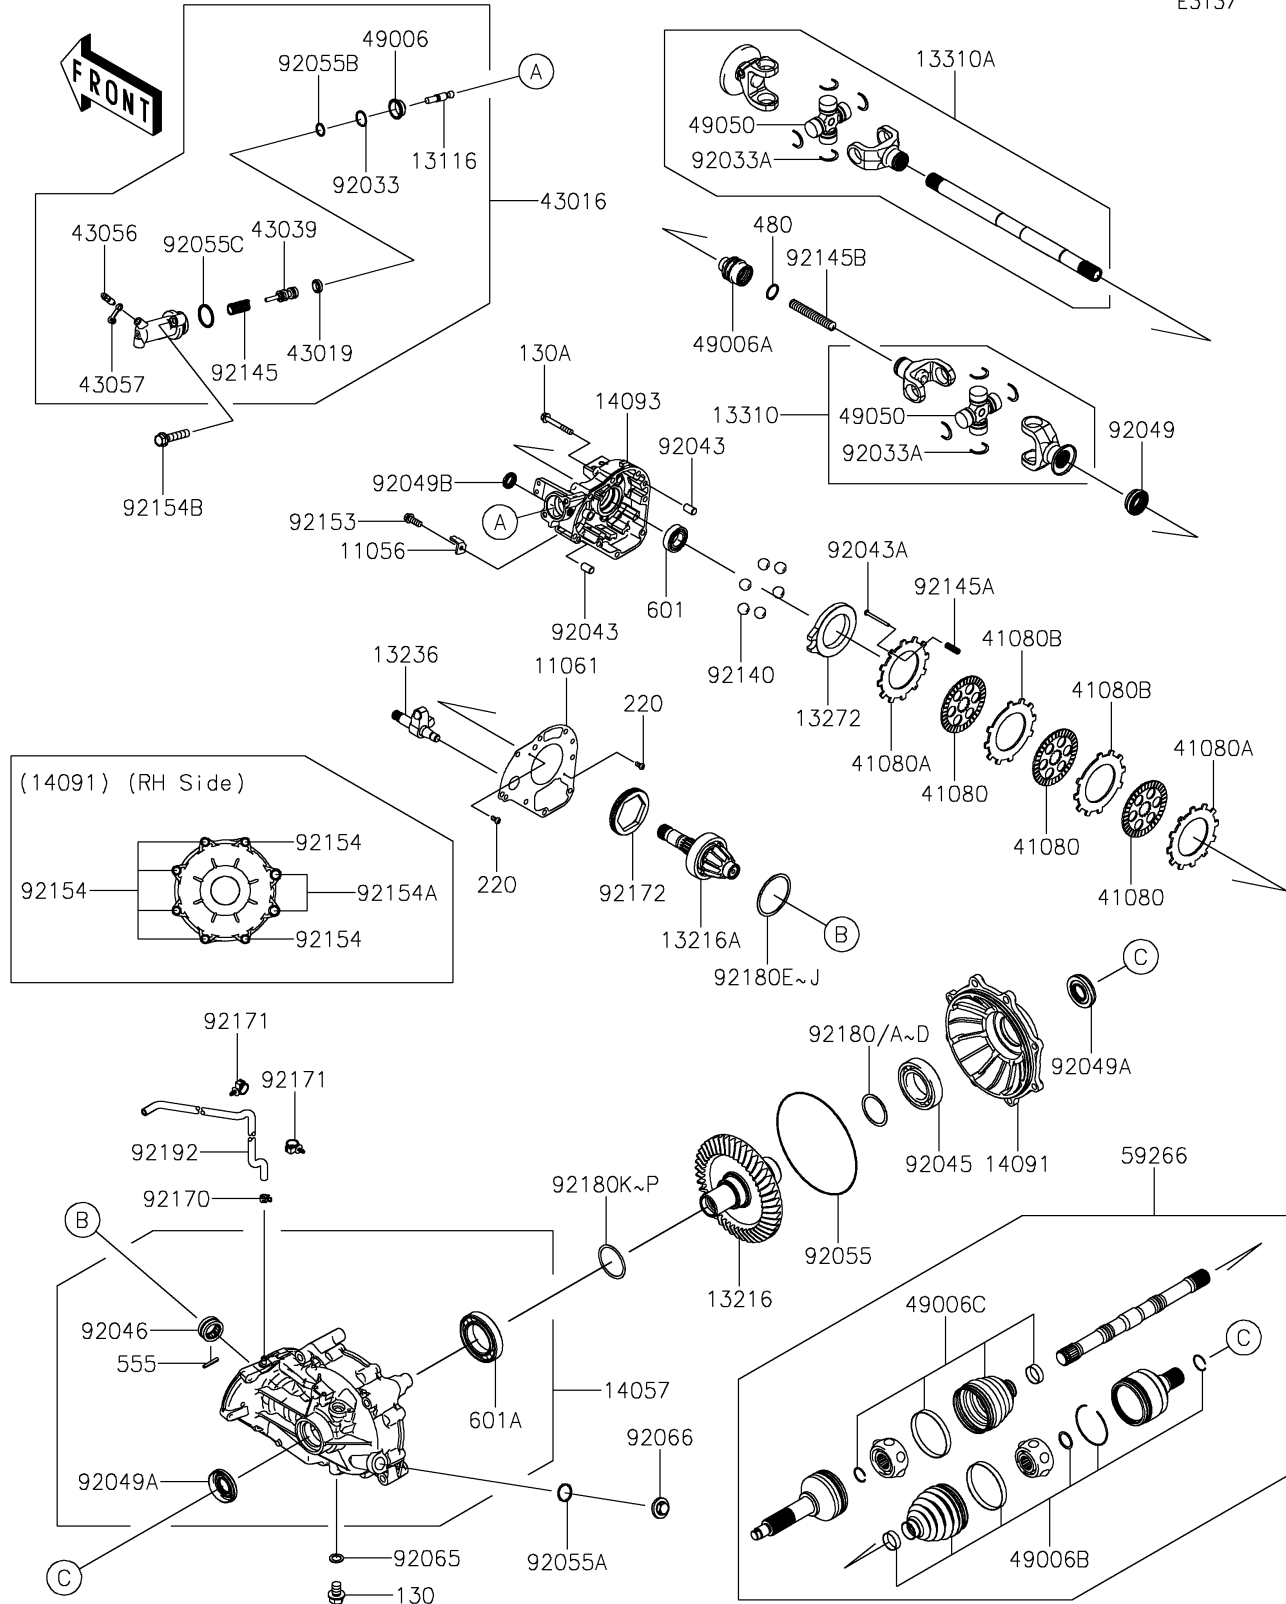

2016 Teryx4™ PARTS DIAGRAM

Drive Shaft-Rear

E3137