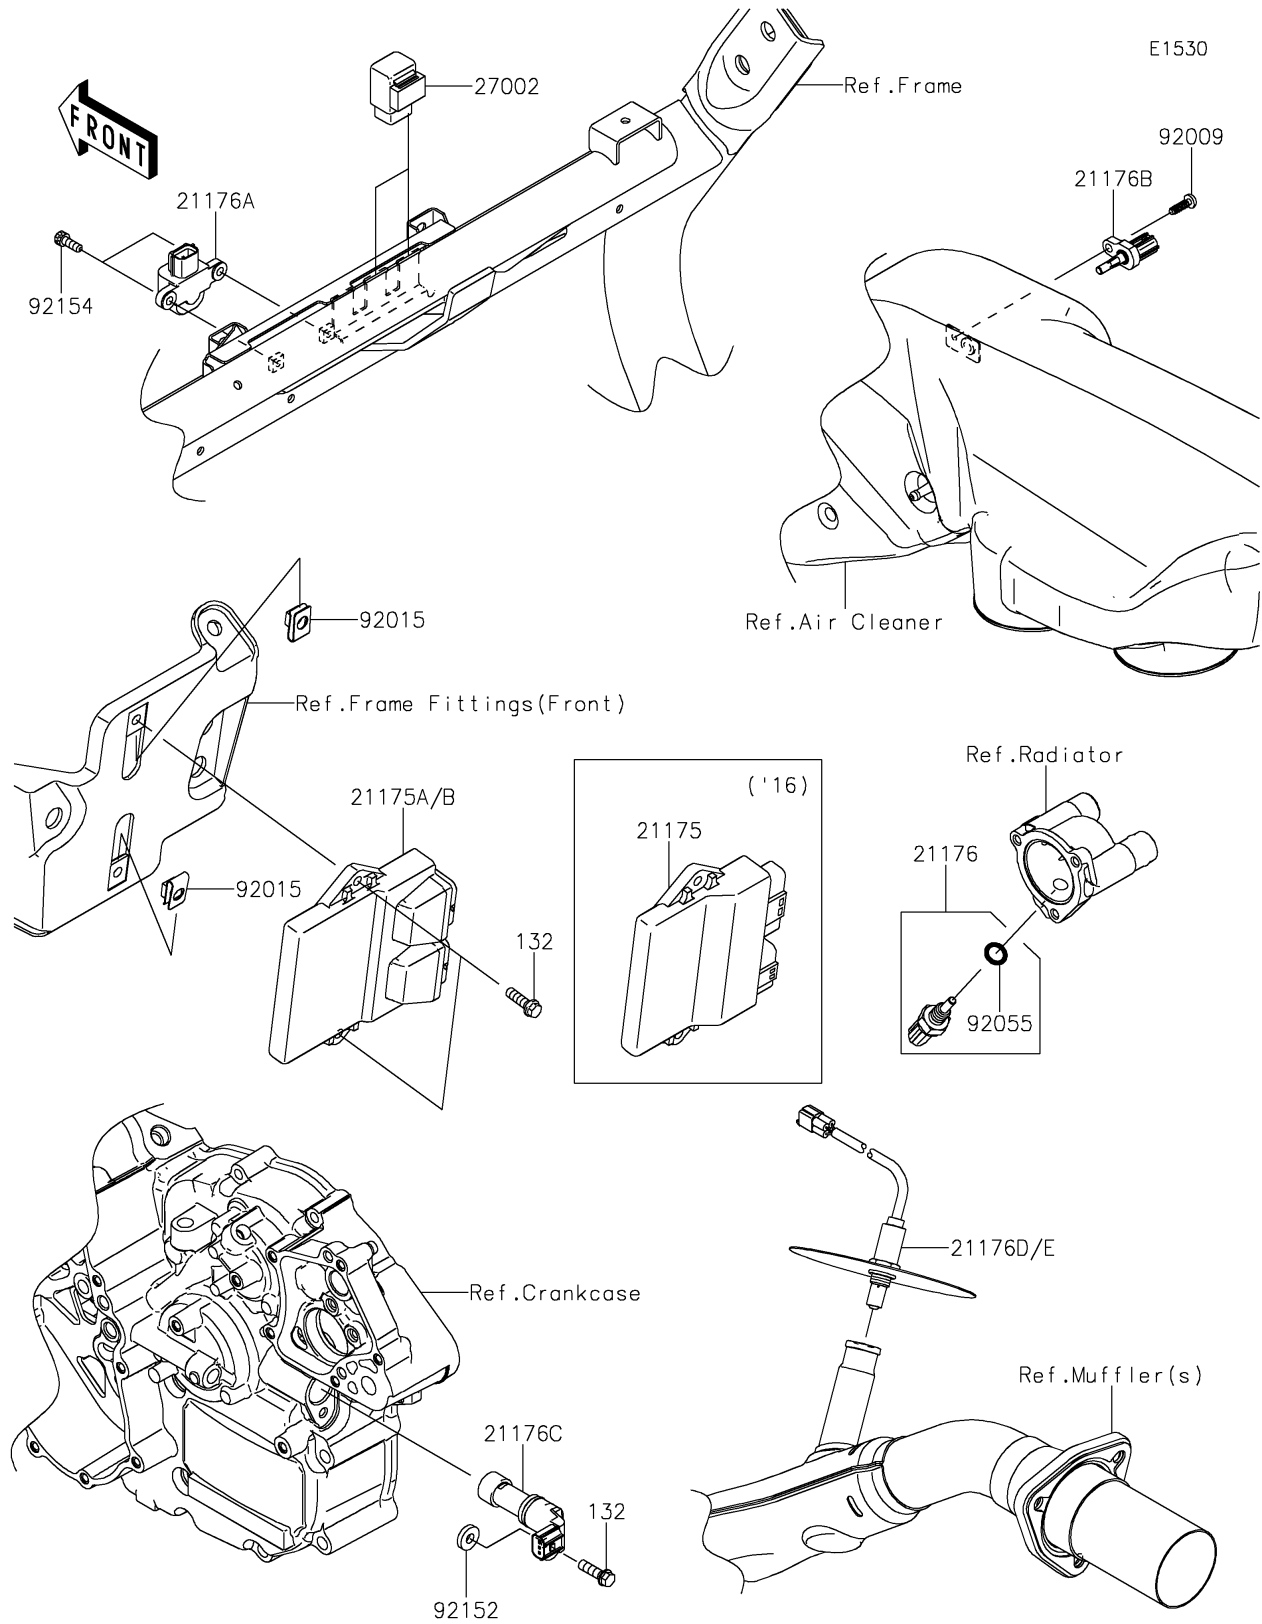

2016 Teryx4™ PARTS DIAGRAM

Fuel Injection

2016 Teryx4™ PARTS LIST

Fuel Injection

ITEM NAME	PART NUMBER	QUANTITY
BOLT-FLANGED-SMALL,6X20 (Ref # 132)	132BA0620	1
CONTROL UNIT-ELECTRONIC (Ref # 21175)	21175-0967	1
SENSOR,WATER TEMP (Ref # 21176)	21176-0009	1
SENSOR,VEHICLE-DOWN (Ref # 21176A)	21176-0026	1
SENSOR,AIR TEMPERATURE (Ref # 21176B)	21176-0048	1
SENSOR,SPEED (Ref # 21176C)	21176-0712	1
SENSOR,OXYGEN (Ref # 21176D)	21176-0816	1
RELAY-ASSY (Ref # 27002)	27002-1062	1
SCREW,TAPPING,5X16 (Ref # 92009)	92009-1984	1
NUT,6MM (Ref # 92015)	92015-1602	1
RING-O,9.5X1.9 (Ref # 92055)	92055-0016	1
COLLAR,6.5X16X3.2 (Ref # 92152)	92152-1975	1
BOLT,SOCKET,5X14 (Ref # 92154)	92154-1841	1