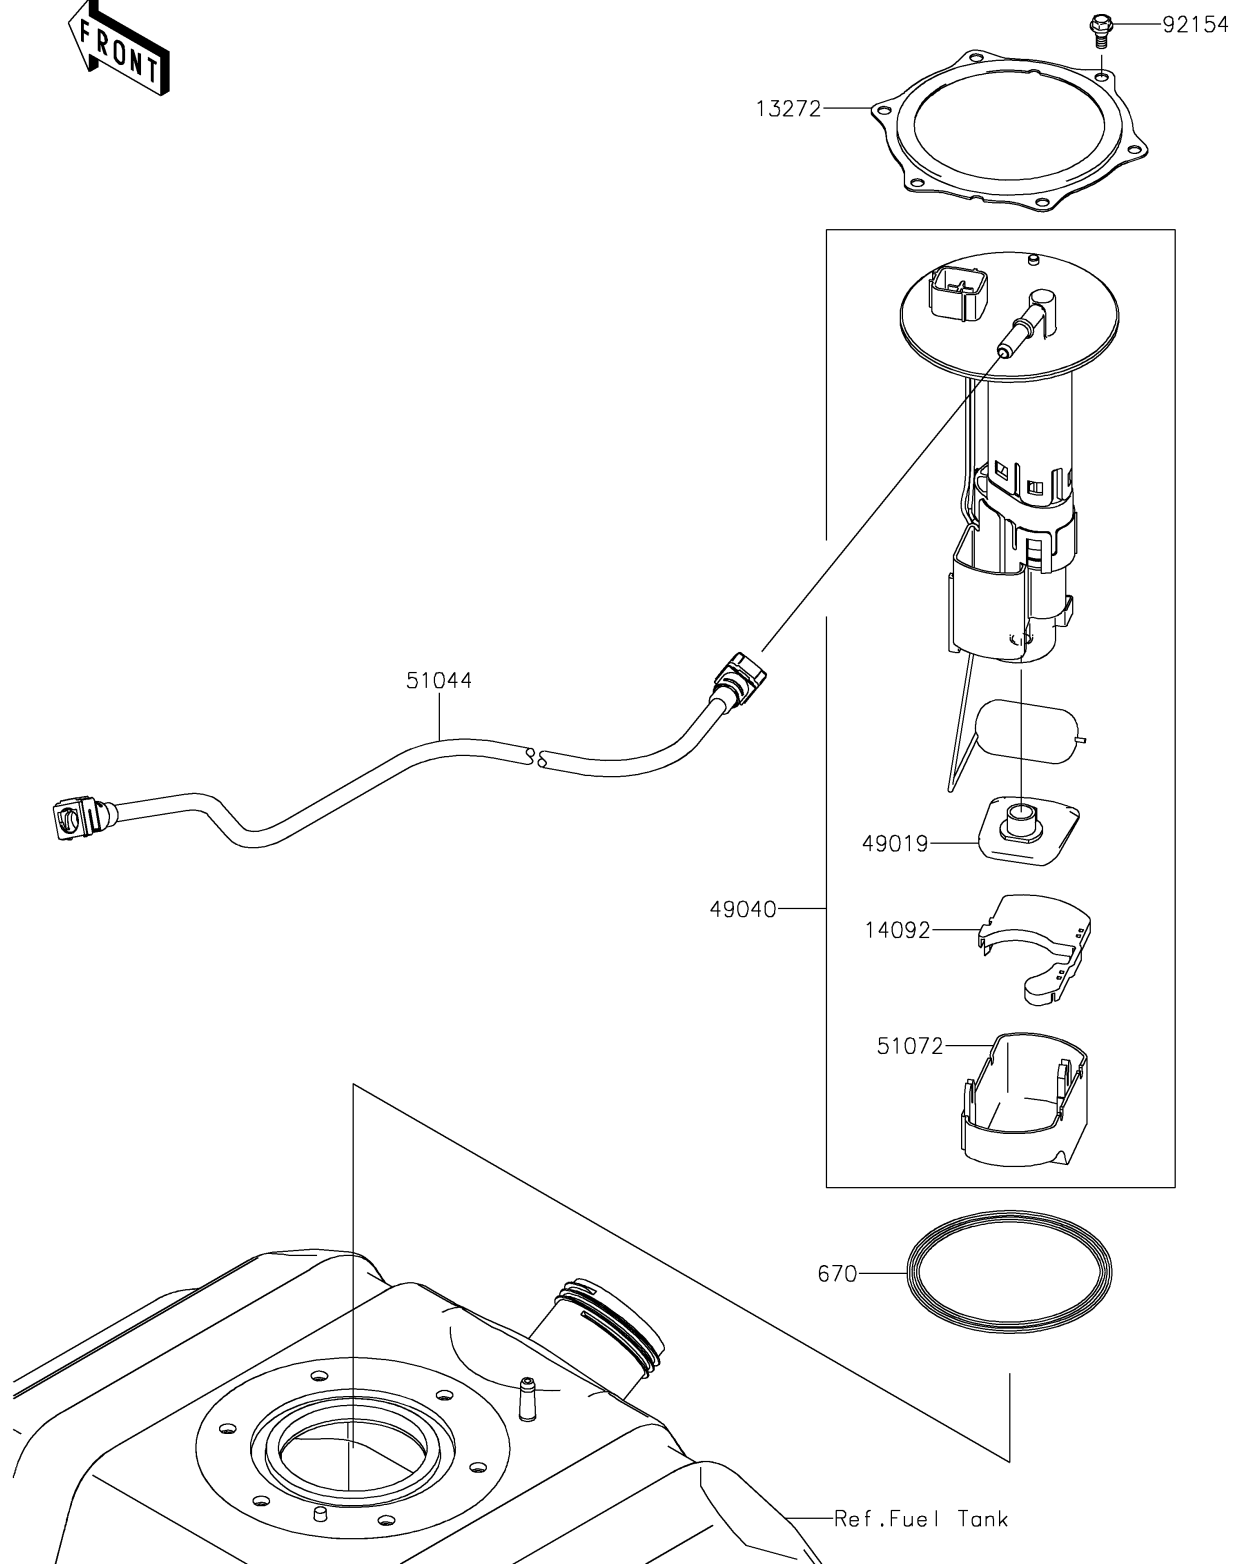

2016 Teryx4™ PARTS DIAGRAM

Fuel Pump

E1520

2016 Teryx4™ PARTS LIST

Fuel Pump

ITEM NAME	PART NUMBER	QUANTITY
PLATE (Ref # 13272)	13272-2500	1
COVER (Ref # 14092)	14092-1044	1
FILTER-FUEL (Ref # 49019)	49019-0013	1
PUMP-FUEL (Ref # 49040)	49040-0716	1
TUBE-ASSY (Ref # 51044)	51044-0811	1
CHAMBER-FUEL (Ref # 51072)	51072-0003	1
O RING (Ref # 670)	670E5090	1
BOLT,FUEL PUMP (Ref # 92154)	92154-1326	1