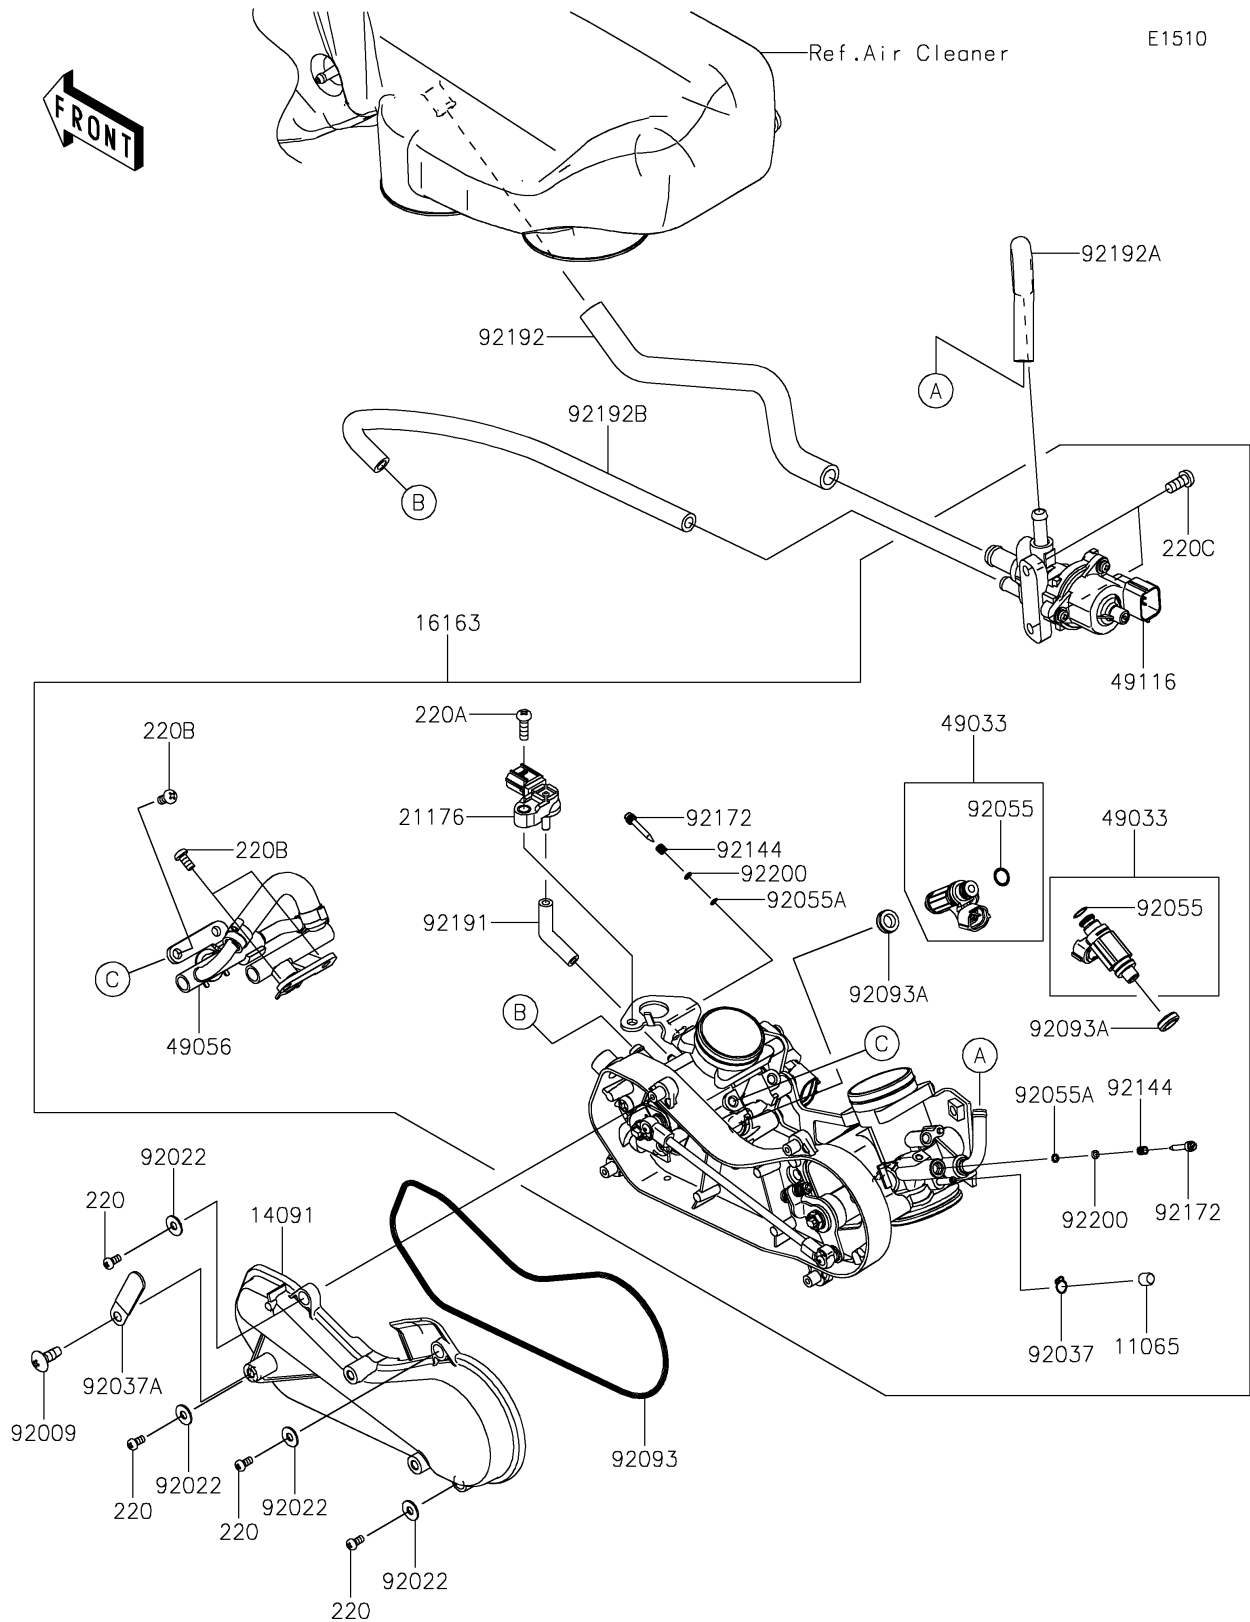

2016 Teryx4™ PARTS DIAGRAM

Throttle

2016 Teryx4™ PARTS LIST

Throttle

ITEM NAME	PART NUMBER	QUANTITY
CAP (Ref # 11065)	11065-0072	1
COVER,THROTTLE LINK (Ref # 14091)	14091-1731	1
THROTTLE-ASSY,36EIS (Ref # 16163)	16163-0790	1
SENSOR,PRESSURE (Ref # 21176)	21176-0111	1
SCREW-PAN-CROS,4X8 (Ref # 220)	220AA0408	1
SCREW-PAN-CROS,5X16 (Ref # 220A)	220AA0516	1
SCREW-PAN-CROS,6X12 (Ref # 220B)	220AA0612	1
SCREW-PAN-CROS,6X14 (Ref # 220C)	220AA0614	1
NOZZLE-INJECTION (Ref # 49033)	49033-0011	1
PIPE-INJECTION (Ref # 49056)	49056-0033	1
VALVE-ASSY,ISC (Ref # 49116)	49116-0021	1
SCREW,6X12 (Ref # 92009)	92009-1480	1
WASHER,5.2X13X1 (Ref # 92022)	92022-1380	1
CLAMP,TUBE (Ref # 92037)	92037-1124	1
CLAMP,L=45 (Ref # 92037A)	92037-1539	1
RING-O,INJECTION NOZZLE (Ref # 92055)	92055-1622	1
RING-O,AIR SCREW (Ref # 92055A)	92055-1658	1
SEAL (Ref # 92093)	92093-0082	1
SEAL (Ref # 92093A)	92093-0127	1
SPRING,THROTTLE STOP SCREW (Ref # 92144)	92144-1674	1
SCREW (Ref # 92172)	92172-0156	1
TUBE,3.2X7.4X70 (Ref # 92191)	92191-1552	1
TUBE,ISC-CHAMBER (Ref # 92192)	92192-0948	1
TUBE,ISC-THROTTLE RR (Ref # 92192A)	92192-1211	1
TUBE,ISC-THROTTLE FR (Ref # 92192B)	92192-1212	1
WASHER,PILOT AIR SCREW (Ref # 92200)	92200-1564	1