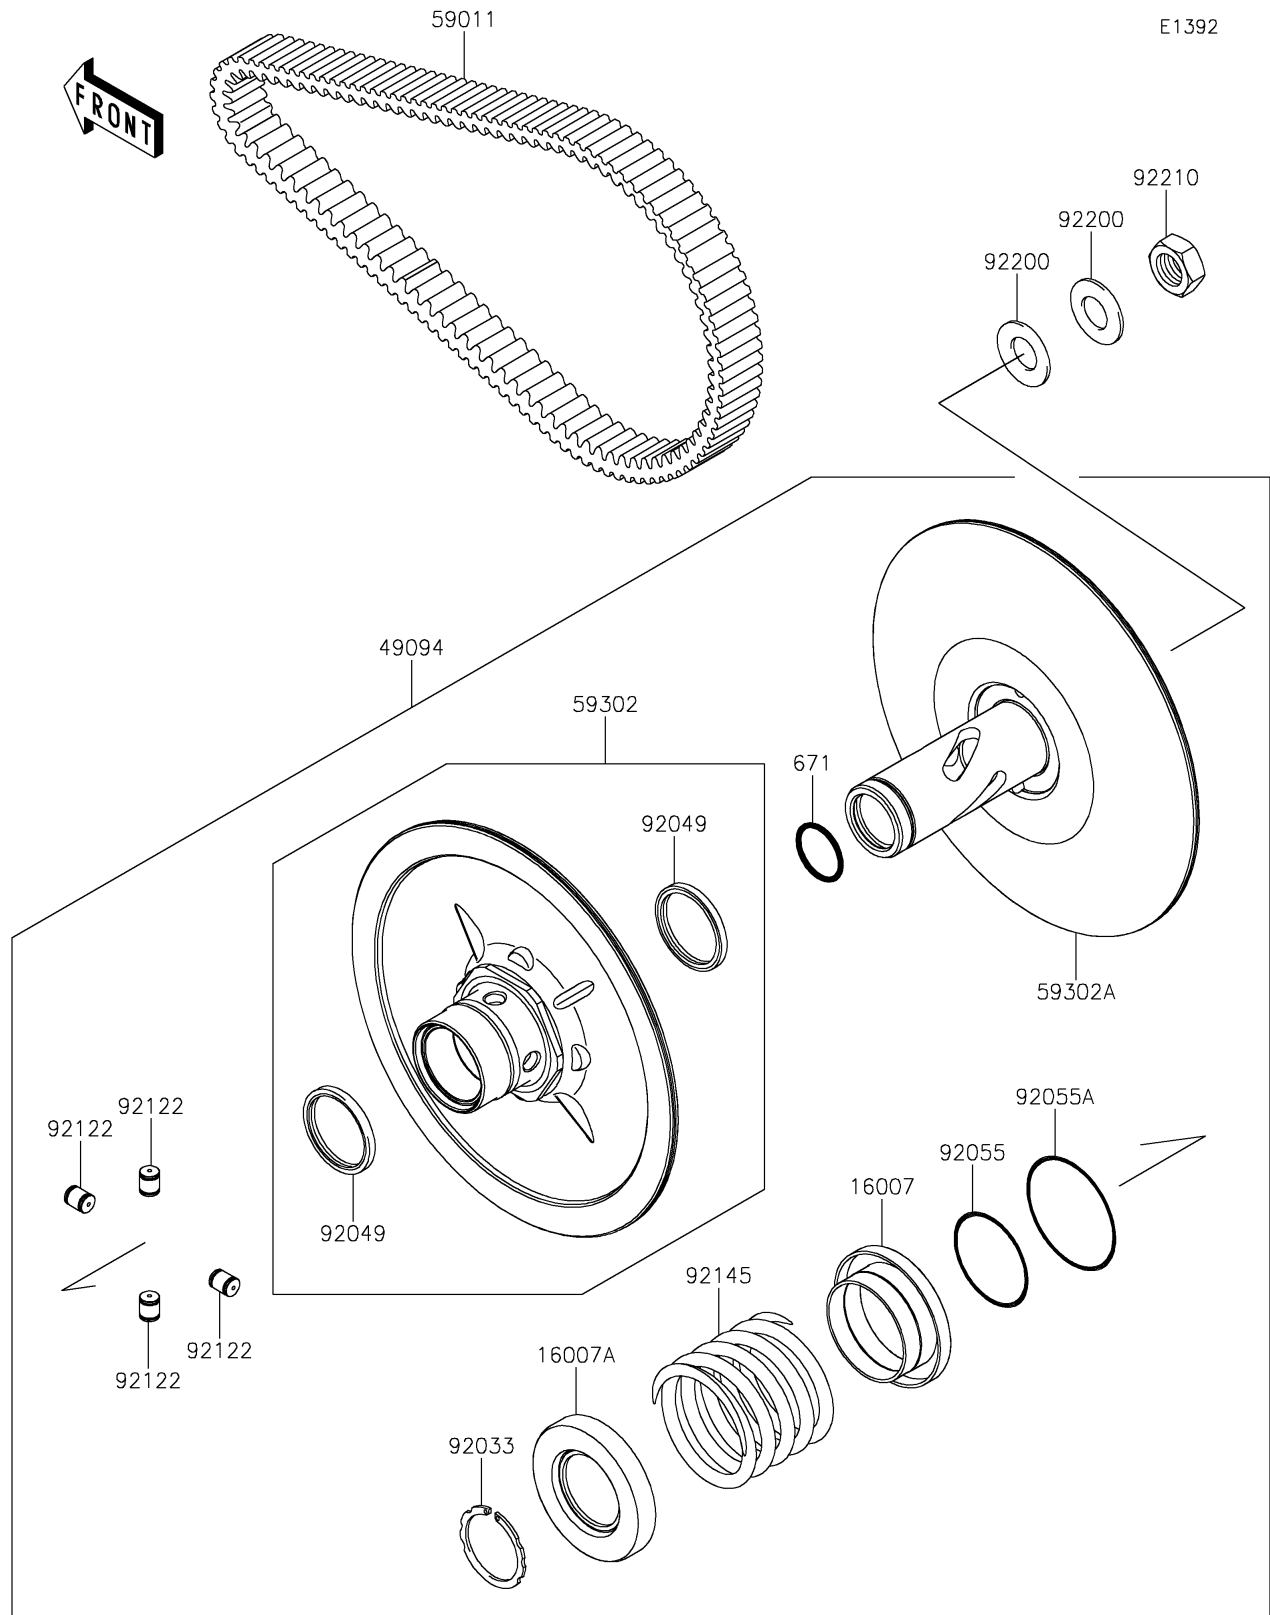

## 2016 Teryx4™ PARTS DIAGRAM

Driven Converter/Drive Belt

## 2016 Teryx4™ PARTS LIST

Driven Converter/Drive Belt

ITEM NAME	PART NUMBER	QUANTITY
SEAT-SPRING,MOVABLE (Ref # 16007)	16007-0049	1
SEAT-SPRING,FIXED (Ref # 16007A)	16007-0050	1
CONVERTER-ASSY-DRIVEN (Ref # 49094)	49094-0093	1
BELT,CVT (Ref # 59011)	59011-0043	1
SHEAVE-COMP,MOVABLE (Ref # 59302)	59302-0089	1
SHEAVE-COMP,FIXED (Ref # 59302A)	59302-0090	1
O RING (Ref # 671)	671D2530	1
RING-SNAP (Ref # 92033)	92033-1317	1
SEAL-OIL (Ref # 92049)	92049-1528	1
RING-O,46.4X3.1 (Ref # 92055)	92055-0752	1
RING-O,59.5X2.4 (Ref # 92055A)	92055-0753	1
ROLLER (Ref # 92122)	92122-0043	1
SPRING (Ref # 92145)	92145-0959	1
WASHER (Ref # 92200)	92200-1505	1
NUT,18MM (Ref # 92210)	92210-0821	1