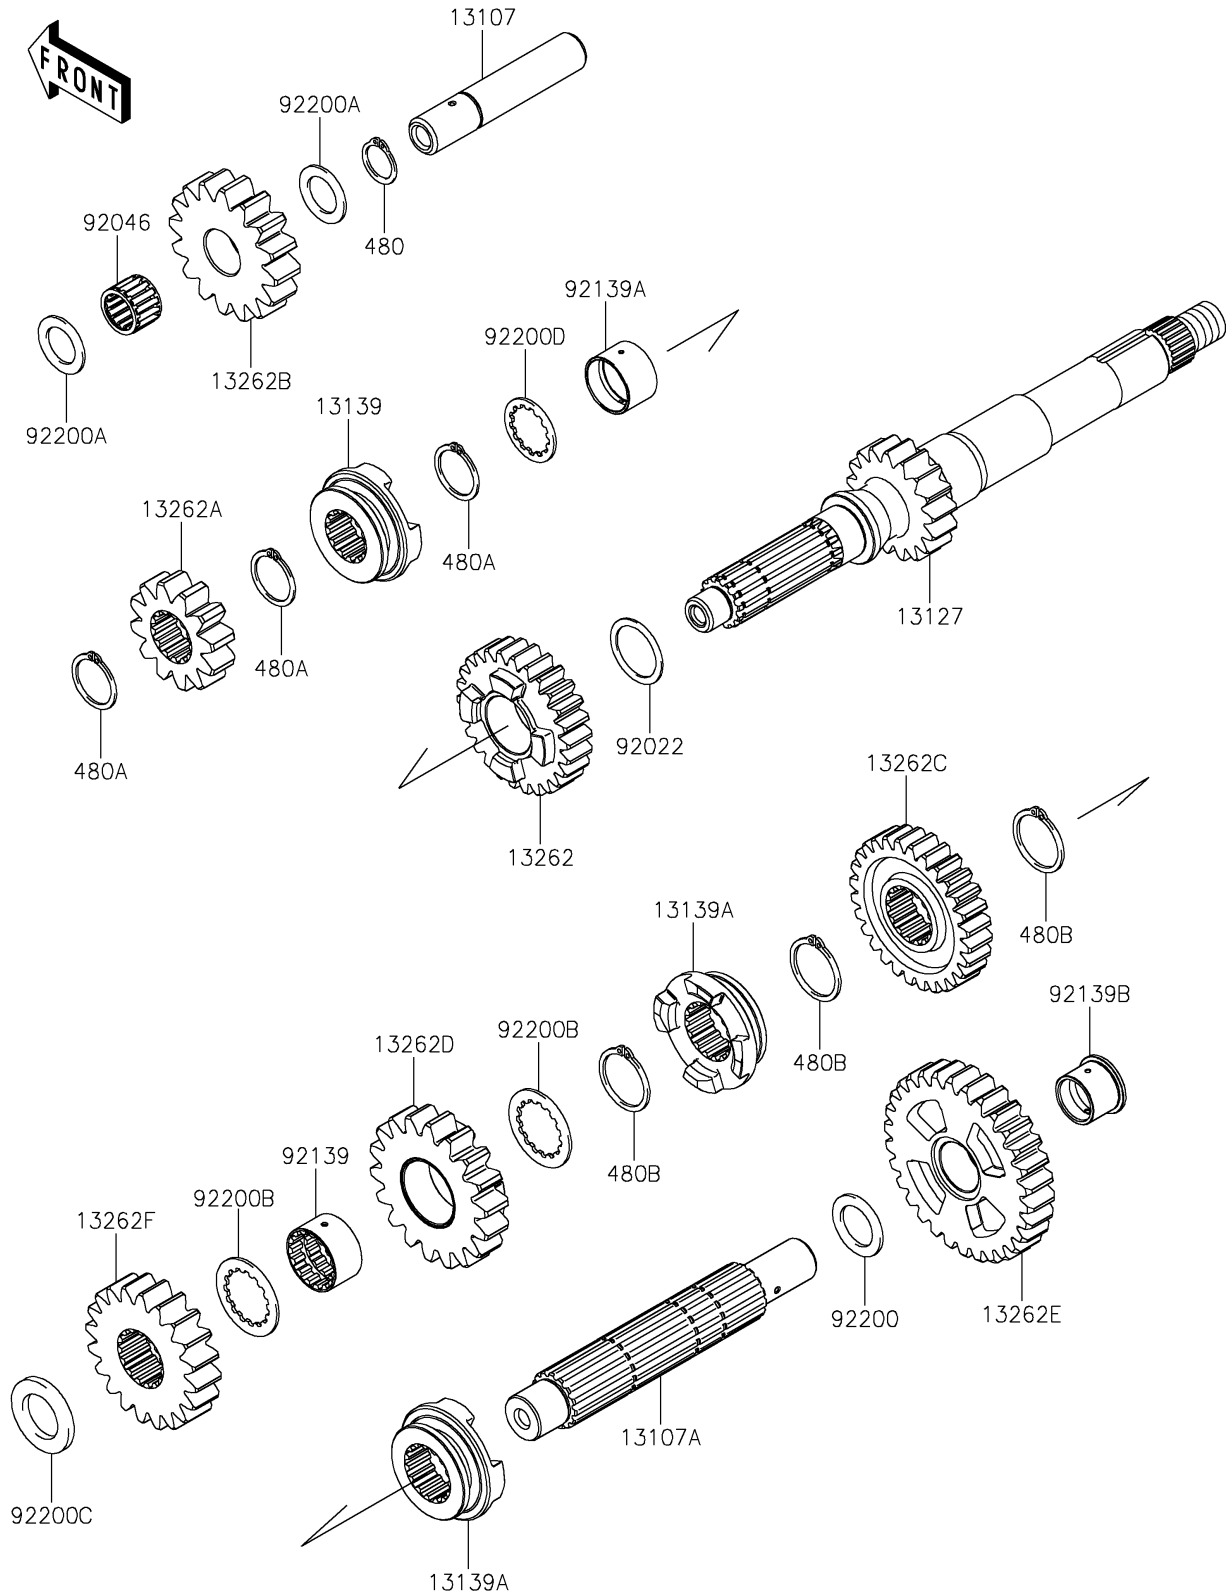

2016 Teryx4™ PARTS DIAGRAM

Transmission

E1361

2016 Teryx4™ PARTS LIST

Transmission

ITEM NAME	PART NUMBER	QUANTITY
SHAFT,REVERSE (Ref # 13107)	13107-0715	1
SHAFT,COUNTER (Ref # 13107A)	13107-0716	1
SHAFT-TRANSMISSION INPUT,17T (Ref # 13127)	13127-0654	1
SHIFTER,INPUT HI (Ref # 13139)	13139-0624	1
SHIFTER,OUTPUT (Ref # 13139A)	13139-0625	1
GEAR,INPUT HI,26T (Ref # 13262)	13262-0860	1
GEAR,INPUT REVERSE,12T (Ref # 13262A)	13262-0861	1
GEAR,REVERSE IDLE,16T (Ref # 13262B)	13262-0862	1
GEAR,OUTPUT HI,28T (Ref # 13262C)	13262-0863	1
GEAR,OUTPUT REVERSE,18T (Ref # 13262D)	13262-0865	1
GEAR,OUTPUT LOW,31T (Ref # 13262E)	13262-0867	1
GEAR,OUTPUT,19T (Ref # 13262F)	13262-1141	1
CIRCLIP-TYPE-C,18MM (Ref # 480)	480J1800	1
CIRCLIP-TYPE-C,24MM (Ref # 480A)	480J2400	1
CIRCLIP-TYPE-C,28MM (Ref # 480B)	480J2800	1
WASHER,25.3X32X1 (Ref # 92022)	92022-1800	1
BEARING-NEEDLE,182216E03 C3 (Ref # 92046)	92046-0605	1
BUSHING,25X28.3X16.7 (Ref # 92139)	92139-0107	1
BUSHING,25X28X17.8 (Ref # 92139A)	92139-0280	1
BUSHING,20X24X18.7 (Ref # 92139B)	92139-0707	1
WASHER,20.2X30X1.8 (Ref # 92200)	92200-0221	1
WASHER,18.2X28X1.5 (Ref # 92200A)	92200-0716	1
WASHER,28.5X38X1.5 (Ref # 92200B)	92200-0717	1
WASHER,22.2X36X3.6 (Ref # 92200C)	92200-0718	1
WASHER,25.2X31.0X1.5 (Ref # 92200D)	92200-1239	1