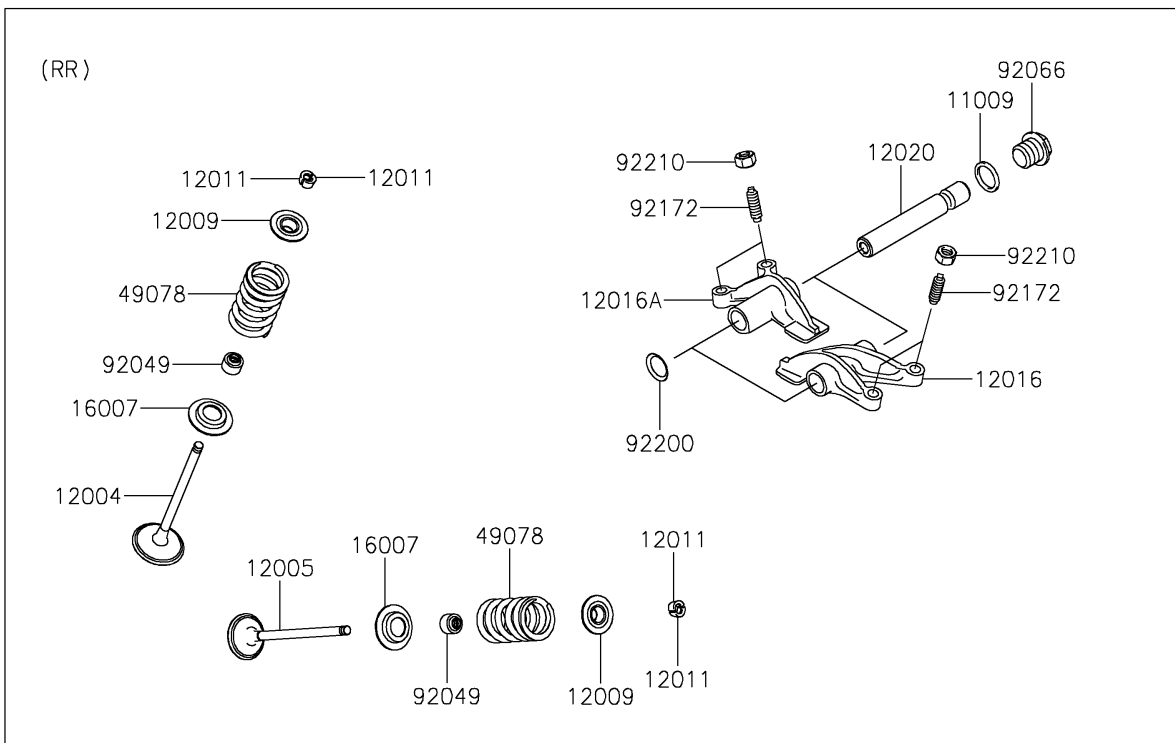

2016 Teryx4™ PARTS DIAGRAM

Valve(s)

E1210

2016 Teryx4™ PARTS LIST

Valve(s)

ITEM NAME	PART NUMBER	QUANTITY
GASKET,14X18X1.5 (Ref # 11009)	11009-1430	1
VALVE-INTAKE (Ref # 12004)	12004-0048	1
VALVE-EXHAUST (Ref # 12005)	12005-0047	1
RETAINER-VALVE SPRING (Ref # 12009)	12009-1056	1
COLLET (Ref # 12011)	12011-1051	1
ARM-ROCKER,EXHAUST (Ref # 12016)	12016-1128	1
ARM-ROCKER,INTAKE (Ref # 12016A)	12016-1129	1
SHAFT-ROCKER (Ref # 12020)	12020-0004	1
SEAT-SPRING (Ref # 16007)	16007-0703	1
SPRING-ENGINE VALVE (Ref # 49078)	49078-0014	1
SEAL-OIL,VSB58.558 (Ref # 92049)	92049-1218	1
PLUG,DRAIN (Ref # 92066)	92066-2196	1
SCREW,6MM (Ref # 92172)	92172-0737	1
WASHER,13X17X0.3 (Ref # 92200)	92200-0808	1
NUT,6MM (Ref # 92210)	92210-1490	1