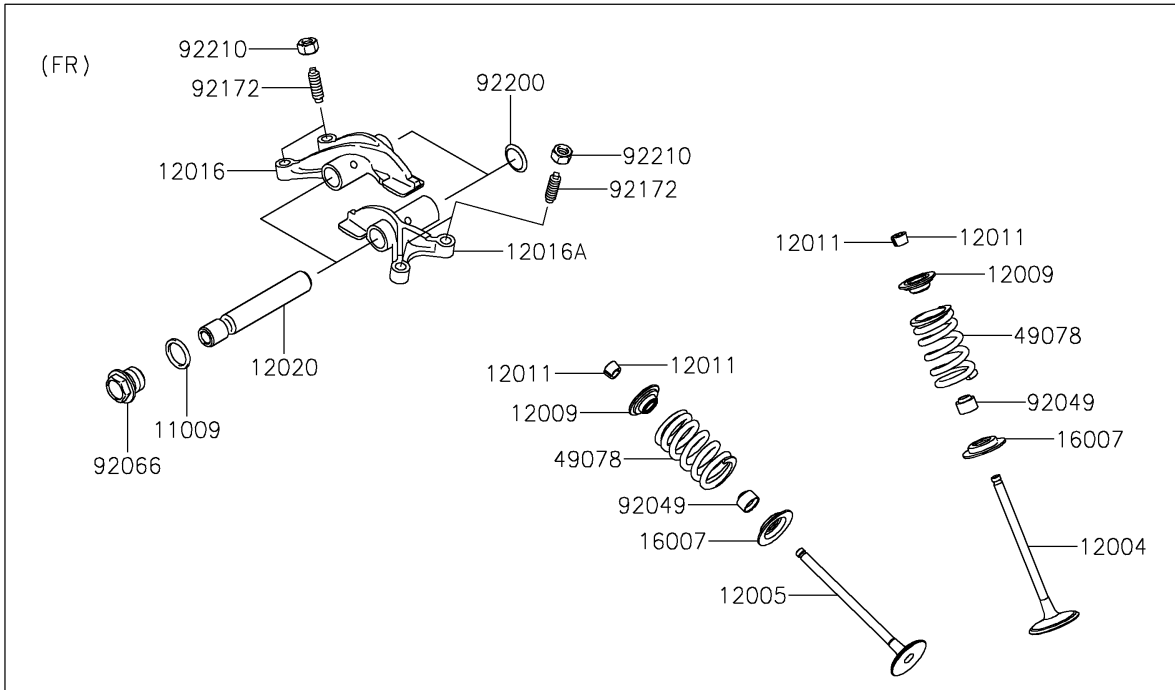

2016 Teryx4™ PARTS DIAGRAM

Valve(s)

E1210

2016 Teryx4™ PARTS LIST

Valve(s)

ITEM NAME	PART NUMBER	QUANTITY
GASKET,14X18X1.5 (Ref # 11009)	11009-1430	1
VALVE-INTAKE (Ref # 12004)	12004-0048	1
VALVE-EXHAUST (Ref # 12005)	12005-0047	1
RETAINER-VALVE SPRING (Ref # 12009)	12009-1056	1
COLLET (Ref # 12011)	12011-1051	1
ARM-ROCKER,EXHAUST (Ref # 12016)	12016-1128	1
ARM-ROCKER,INTAKE (Ref # 12016A)	12016-1129	1
SHAFT-ROCKER (Ref # 12020)	12020-0004	1
SEAT-SPRING (Ref # 16007)	16007-0703	1
SPRING-ENGINE VALVE (Ref # 49078)	49078-0014	1
SEAL-OIL,VSB58.558 (Ref # 92049)	92049-1218	1
PLUG,DRAIN (Ref # 92066)	92066-2196	1
SCREW,6MM (Ref # 92172)	92172-0737	1
WASHER,13X17X0.3 (Ref # 92200)	92200-0808	1
NUT,6MM (Ref # 92210)	92210-1490	1