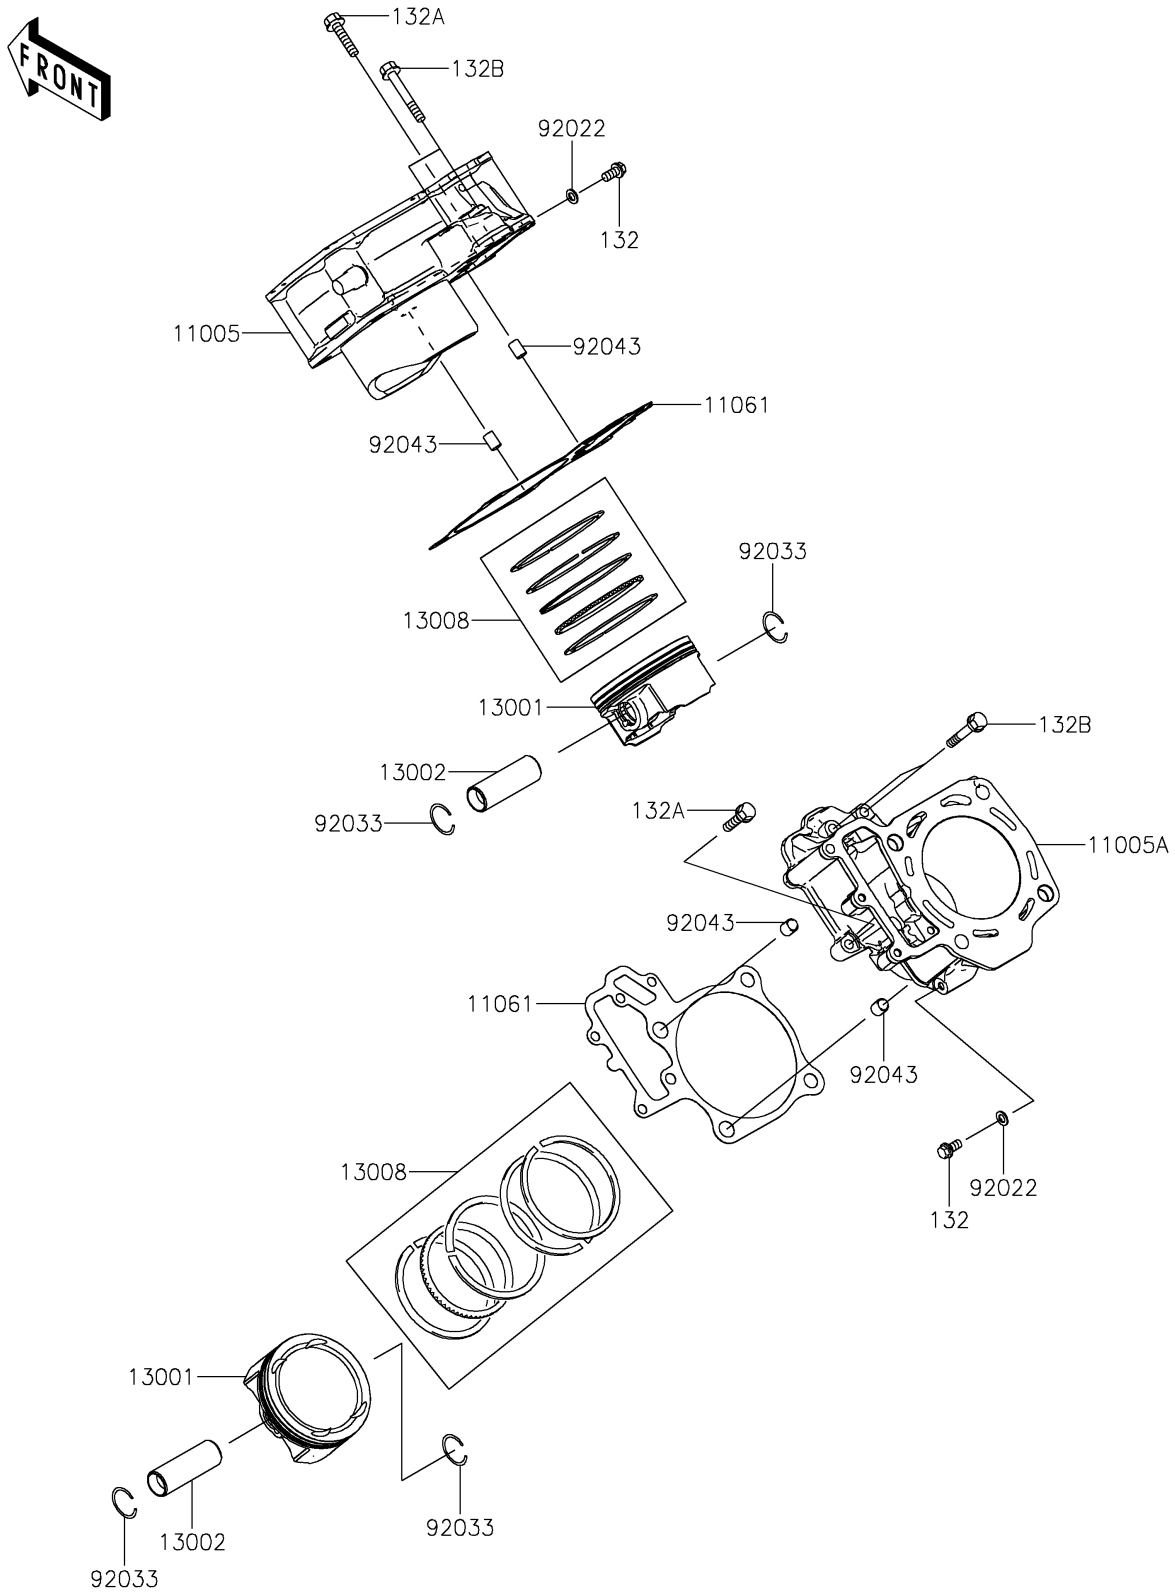

2016 Teryx4™ PARTS DIAGRAM

Cylinder/Piston(s)

E1120

2016 Teryx4™ PARTS LIST

Cylinder/Piston(s)

ITEM NAME	PART NUMBER	QUANTITY
CYLINDER-ENGINE,FR (Ref # 11005)	11005-0628	1
CYLINDER-ENGINE,RR (Ref # 11005A)	11005-0629	1
GASKET,CYLINDER BASE (Ref # 11061)	11061-0730	1
PISTON-ENGINE (Ref # 13001)	13001-0740	1
PIN-PISTON (Ref # 13002)	13002-0711	1
RING-SET-PISTON (Ref # 13008)	13008-0042	1
BOLT-FLANGED-SMALL,6X12 (Ref # 132)	132BA0612	1
BOLT-FLANGED-SMALL,6X30 (Ref # 132A)	132BA0630	1
BOLT-FLANGED-SMALL,6X40 (Ref # 132B)	132BA0640	1
WASHER,6.2X11X1 (Ref # 92022)	92022-304	1
RING-SNAP (Ref # 92033)	92033-1207	1
PIN,10.1X12X14 (Ref # 92043)	92043-4009	1