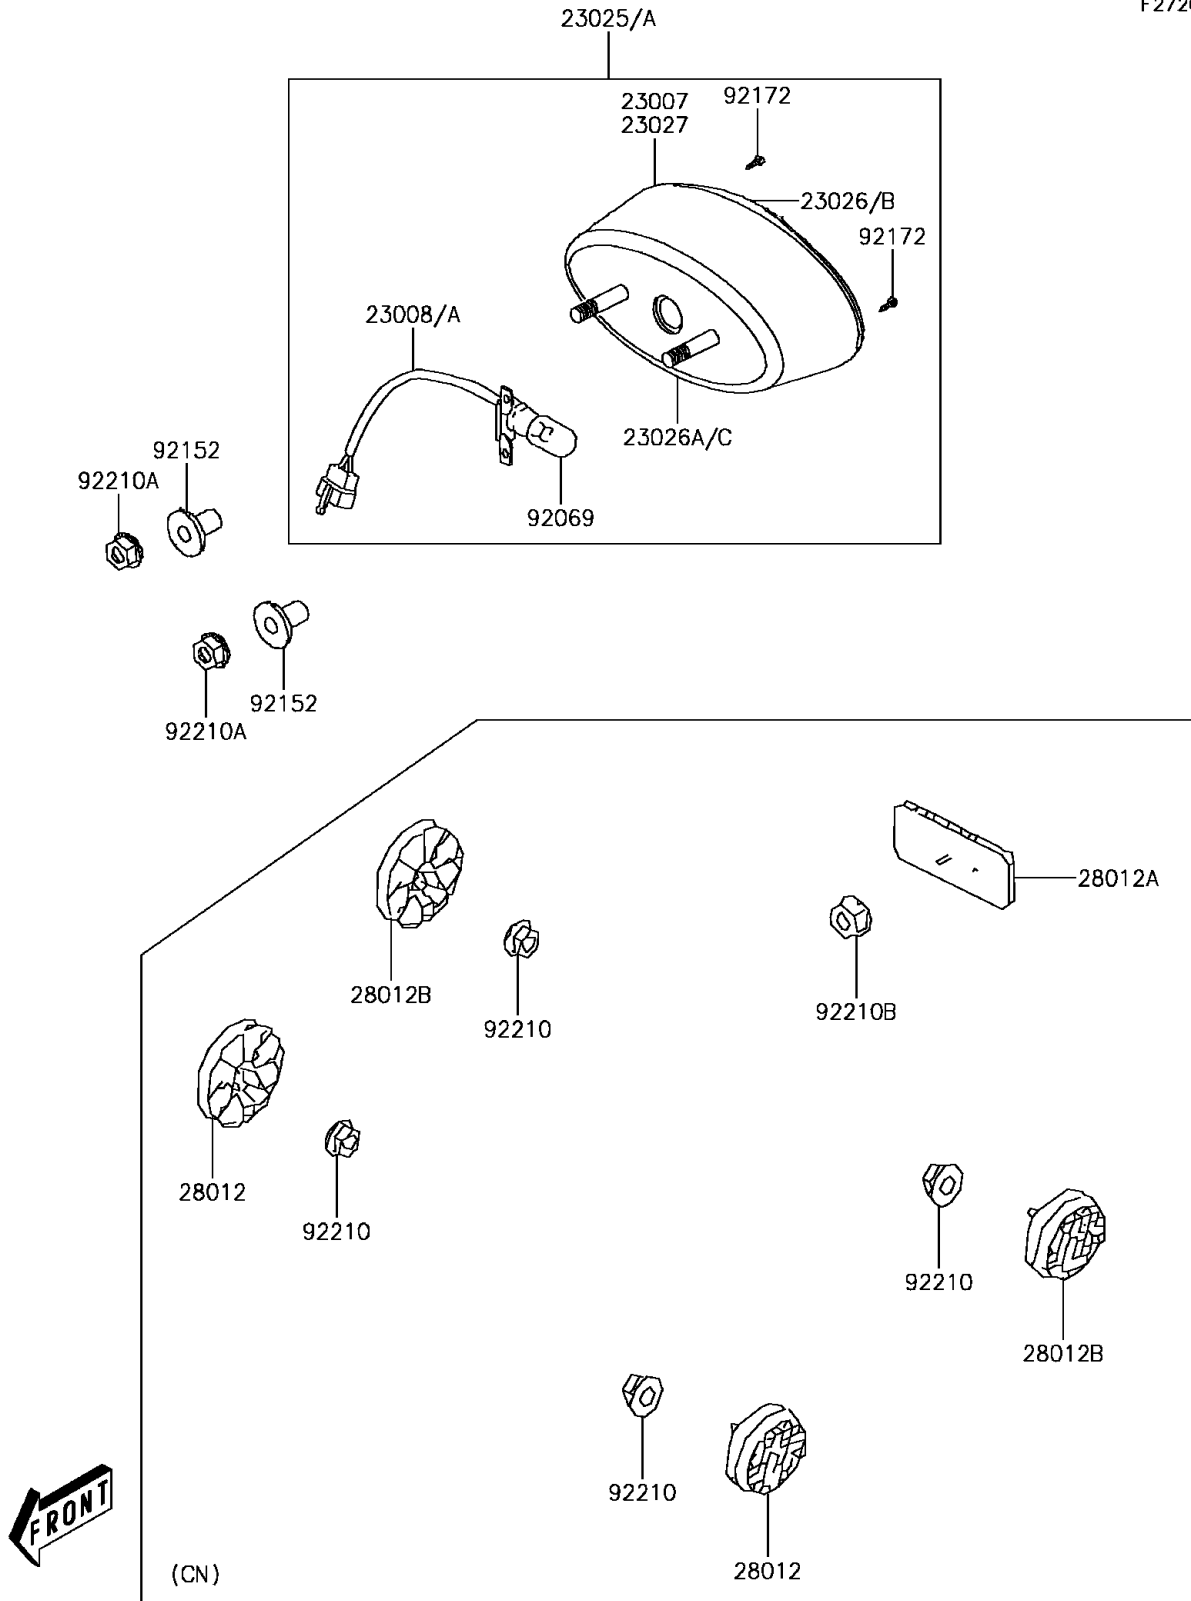

## 2013 KFX®50 PARTS DIAGRAM

Taillight(s)

F2720

## 2013 KFX®50 PARTS LIST

Taillight(s)

ITEM NAME	PART NUMBER	QUANTITY
LENS-COMP, TAIL LAMP (Ref # 23007)	23007-Y001	1
SOCKET-ASSY, TAIL LAMP (Ref # 23008)	23008-Y001	1
SOCKET-ASSY, TAIL LAMP (Ref # 23008A)	23008-Y002	1
LAMP-TAIL (Ref # 23025)	23025-Y001	1
LAMP-TAIL (Ref # 23025A)	23025-Y002	1
LENS, TAIL LAMP (Ref # 23026)	23026-Y001	1
LENS, LICENSE (Ref # 23026A)	23026-Y002	1
LENS, TAIL LAMP (Ref # 23026B)	23026-Y004	1
LENS, LICENSE (Ref # 23026C)	23026-Y005	1
BODY-COMP-TAIL LAMP (Ref # 23027)	23027-Y001	1
REFLECTOR-REFLEX (Ref # 28012)	28012-Y002	1
REFLECTOR-REFLEX (Ref # 28012A)	28012-Y003	1
REFLECTOR-REFLEX (Ref # 28012B)	28012-Y004	1
BULB (Ref # 92069)	92069-Y001	1
COLLAR (Ref # 92152)	92152-Y013	1
SCREW, 4X16 (Ref # 92172)	92172-Y026	1
NUT, 6MM (Ref # 92210)	92210-Y026	1
NUT, 6MM (Ref # 92210A)	92210-Y027	1
NUT, FLANGE, 5MM (Ref # 92210B)	92210-Y053	1