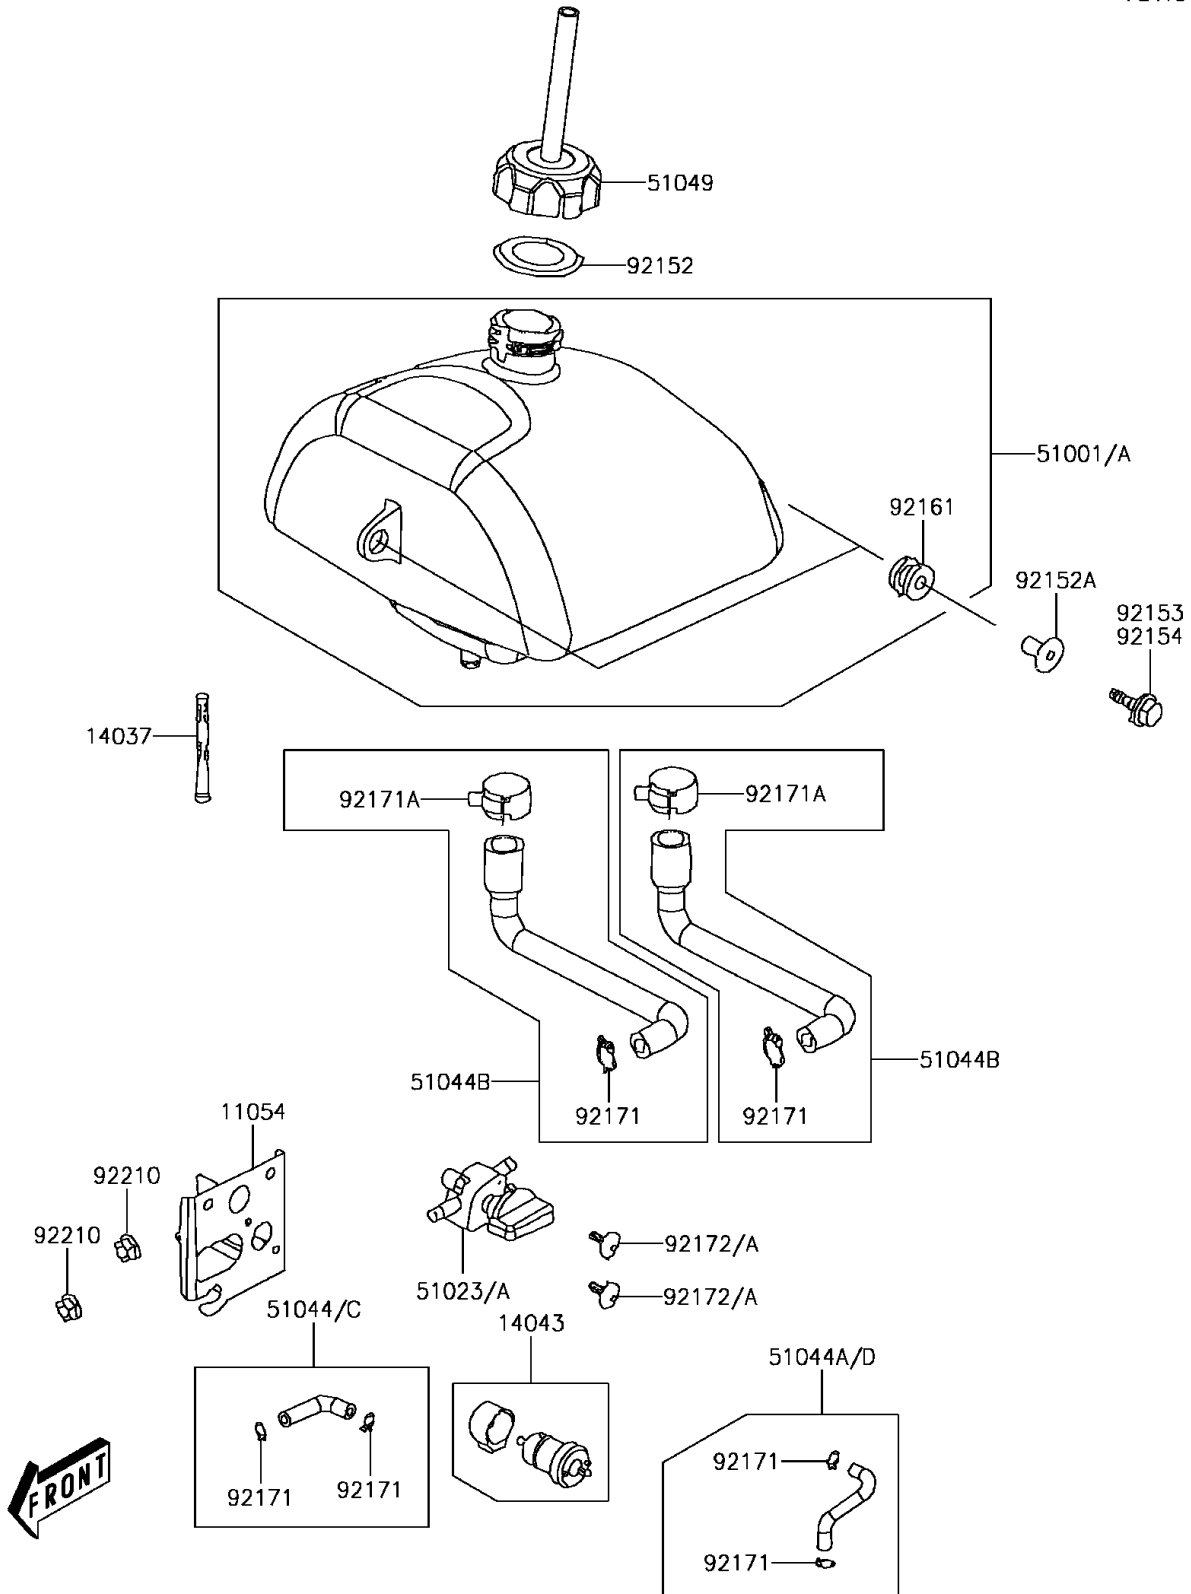

2013 KFX®50 PARTS DIAGRAM

Fuel Tank

F2410

2013 KFX®50 PARTS LIST

Fuel Tank

| ITEM NAME | PART NUMBER | QUANTITY |
|--------------------------------|-------------|----------|
| BRACKET (Ref # 11054) | 11054-Y003 | 1 |
| SCREEN (Ref # 14037) | 14037-Y001 | 1 |
| FILTER,FUEL (Ref # 14043) | 14043-Y002 | 1 |
| TANK-COMP-FUEL (Ref # 51001) | 51001-Y002 | 1 |
| TAP-ASSY (Ref # 51023) | 51023-Y001 | 1 |
| TUBE-ASSY,FUEL (Ref # 51044) | 51044-Y005 | 1 |
| TUBE-ASSY,FUEL (Ref # 51044C) | 51044-Y018 | 1 |
| TUBE-ASSY,FUEL (Ref # 51044D) | 51044-Y019 | 1 |
| CAP-TANK (Ref # 51049) | 51049-Y002 | 1 |
| COLLAR (Ref # 92152) | 92152-Y001 | 1 |
| COLLAR (Ref # 92152A) | 92152-Y013 | 1 |
| BOLT,FLANGE,6X20 (Ref # 92153) | 92153-Y049 | 1 |
| DAMPER (Ref # 92161) | 92161-Y001 | 1 |
| SCREW,5X16 (Ref # 92172) | 92172-Y010 | 1 |
| NUT,6MM (Ref # 92210) | 92210-Y027 | 1 |