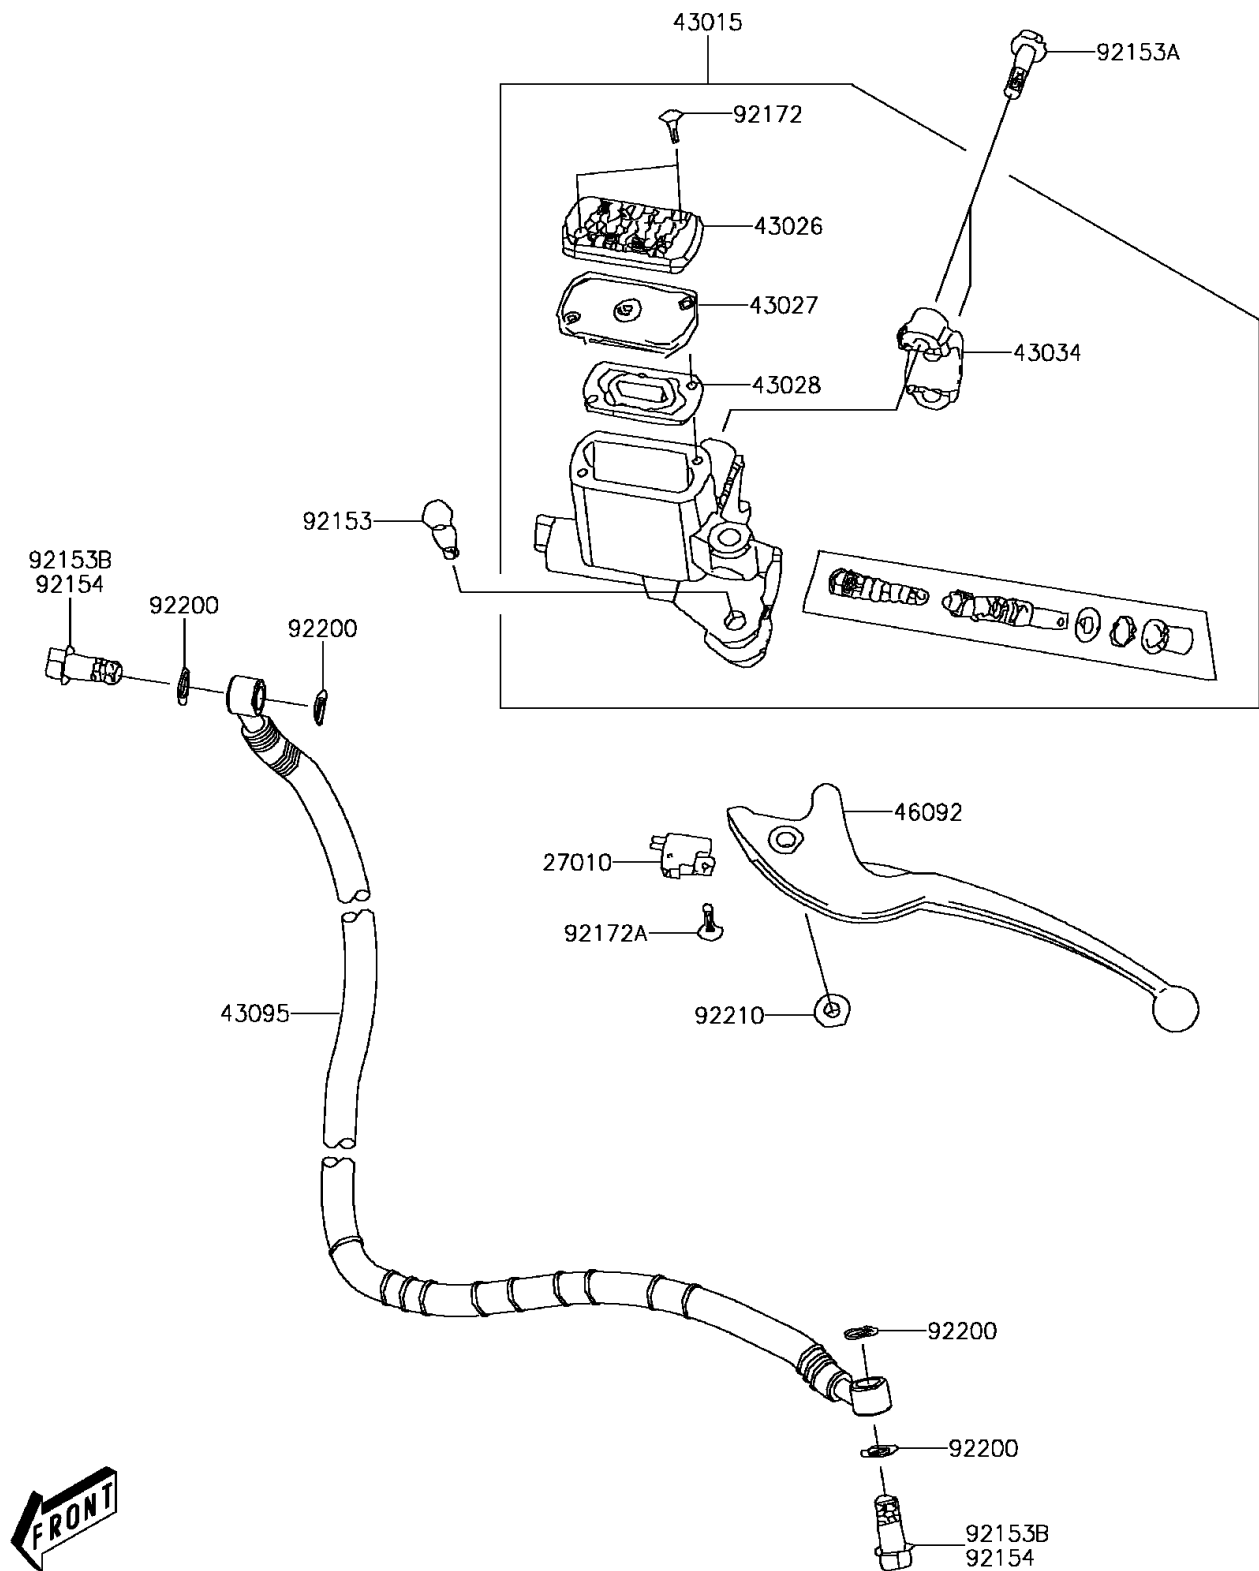

## 2013 KFX®50 PARTS DIAGRAM

Front Master Cylinder

F2291

## 2013 KFX®50 PARTS LIST

Front Master Cylinder

ITEM NAME	PART NUMBER	QUANTITY
SWITCH,STOP (Ref # 27010)	27010-Y004	1
CYLINDER-ASSY-MASTER (Ref # 43015)	43015-Y001	1
CAP-BRAKE (Ref # 43026)	43026-Y001	1
PLATE-DIAPHRAGM (Ref # 43027)	43027-Y001	1
DIAPHRAGM (Ref # 43028)	43028-Y001	1
HOLDER-BRAKE,MASTER CYLINDER (Ref # 43034)	43034-Y002	1
HOSE-BRAKE (Ref # 43095)	43095-Y001	1
LEVER-GRIP,LH (Ref # 46092)	46092-Y003	1
BOLT (Ref # 92153)	92153-Y008	1
BOLT,SOCKET,6X23 (Ref # 92153A)	92153-Y010	1
BOLT,10X22 (Ref # 92153B)	92153-Y062	1
SCREW,4X12 (Ref # 92172)	92172-Y011	1
SCREW,4X12 (Ref # 92172A)	92172-Y014	1
WASHER (Ref # 92200)	92200-Y015	1
NUT,6MM (Ref # 92210)	92210-Y026	1