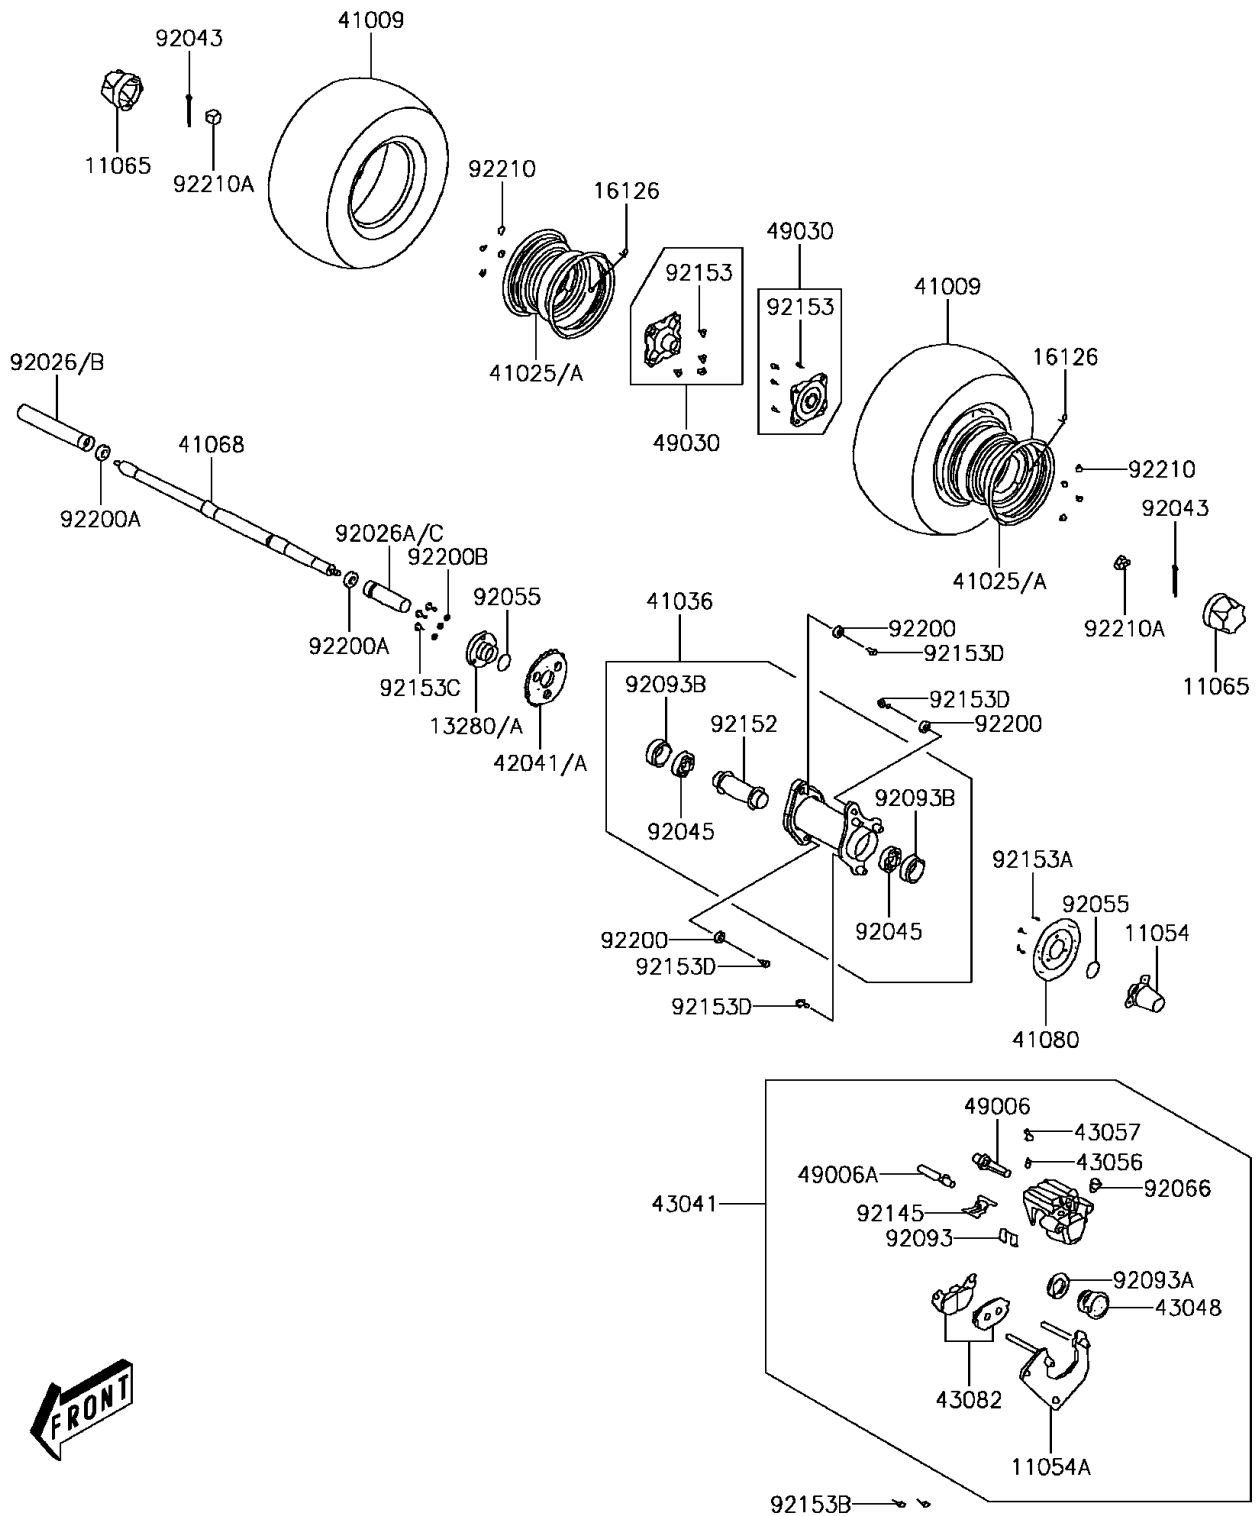

## 2013 KFX®50 PARTS DIAGRAM

Rear Hub

F2240

## 2013 KFX®50 PARTS LIST

Rear Hub

ITEM NAME	PART NUMBER	QUANTITY
BRACKET,BRAKE DISK (Ref # 11054)	11054-Y005	1
BRACKET (Ref # 11054A)	11054-Y008	1
CAP,WHEEL (Ref # 11065)	11065-Y002	1
HOLDER,SPROCKET (Ref # 13280)	13280-Y004	1
HOLDER,SPROCKET (Ref # 13280A)	13280-Y010	1
VALVE,RIM (Ref # 16126)	16126-Y001	1
TIRE (Ref # 41009)	41009-Y002	1
RIM,SILVER (Ref # 41025A)	41025-Y002-936	1
HUB-ASSY,RR,BLACK (Ref # 41036)	41036-Y001-935	1
AXLE,RR (Ref # 41068)	41068-Y001	1
DISC,RR (Ref # 41080)	41080-Y001	1
SPROCKET-HUB (Ref # 42041)	42041-Y001	1
SPROCKET-HUB (Ref # 42041A)	42041-Y002	1
CALIPER-ASSY,RR (Ref # 43041)	43041-Y001	1
PISTON-CALIPER (Ref # 43048)	43048-Y001	1
BREATHER-BRAKE (Ref # 43056)	43056-Y001	1
CAP-BREATHER (Ref # 43057)	43057-Y001	1
PAD-ASSY-BRAKE (Ref # 43082)	43082-Y001	1
BOOT (Ref # 49006)	49006-Y001	1
BOOT (Ref # 49006A)	49006-Y002	1
HUB,RR (Ref # 49030)	49030-Y001	1
SPACER,REAR AXLE,RH (Ref # 92026)	92026-Y005	1
SPACER,REAR AXLE,LH (Ref # 92026A)	92026-Y006	1
SPACER,REAR AXLE,RH (Ref # 92026B)	92026-Y008	1
SPACER,REAR AXLE,LH (Ref # 92026C)	92026-Y009	1
PIN,3X25 (Ref # 92043)	92043-Y011	1
BEARING-BALL,6006 (Ref # 92045)	92045-Y008	1
RING-O,30MM (Ref # 92055)	92055-Y015	1
PLUG (Ref # 92066)	92066-Y001	1

## 2013 KFX®50 PARTS LIST

Rear Hub

ITEM NAME	PART NUMBER	QUANTITY
SEAL,DUST (Ref # 92093)	92093-Y005	1
SEAL,PISTON (Ref # 92093A)	92093-Y006	1
SEAL,DUST (Ref # 92093B)	92093-Y009	1
SPRING,PAD (Ref # 92145)	92145-Y012	1
COLLAR (Ref # 92152)	92152-Y007	1
BOLT (Ref # 92153)	92153-Y005	1
BOLT (Ref # 92153A)	92153-Y007	1
BOLT,FLANGE,8X28 (Ref # 92153B)	92153-Y012	1
BOLT,FLANGE,8X20 (Ref # 92153C)	92153-Y033	1
BOLT,FLANGE,12X28 (Ref # 92153D)	92153-Y044	1
WASHER,12.2X28X4 (Ref # 92200)	92200-Y012	1
WASHER,14MM (Ref # 92200A)	92200-Y014	1
WASHER,8MM (Ref # 92200B)	92200-Y048	1
NUT,10MM (Ref # 92210)	92210-Y010	1
NUT,14MM (Ref # 92210A)	92210-Y025	1