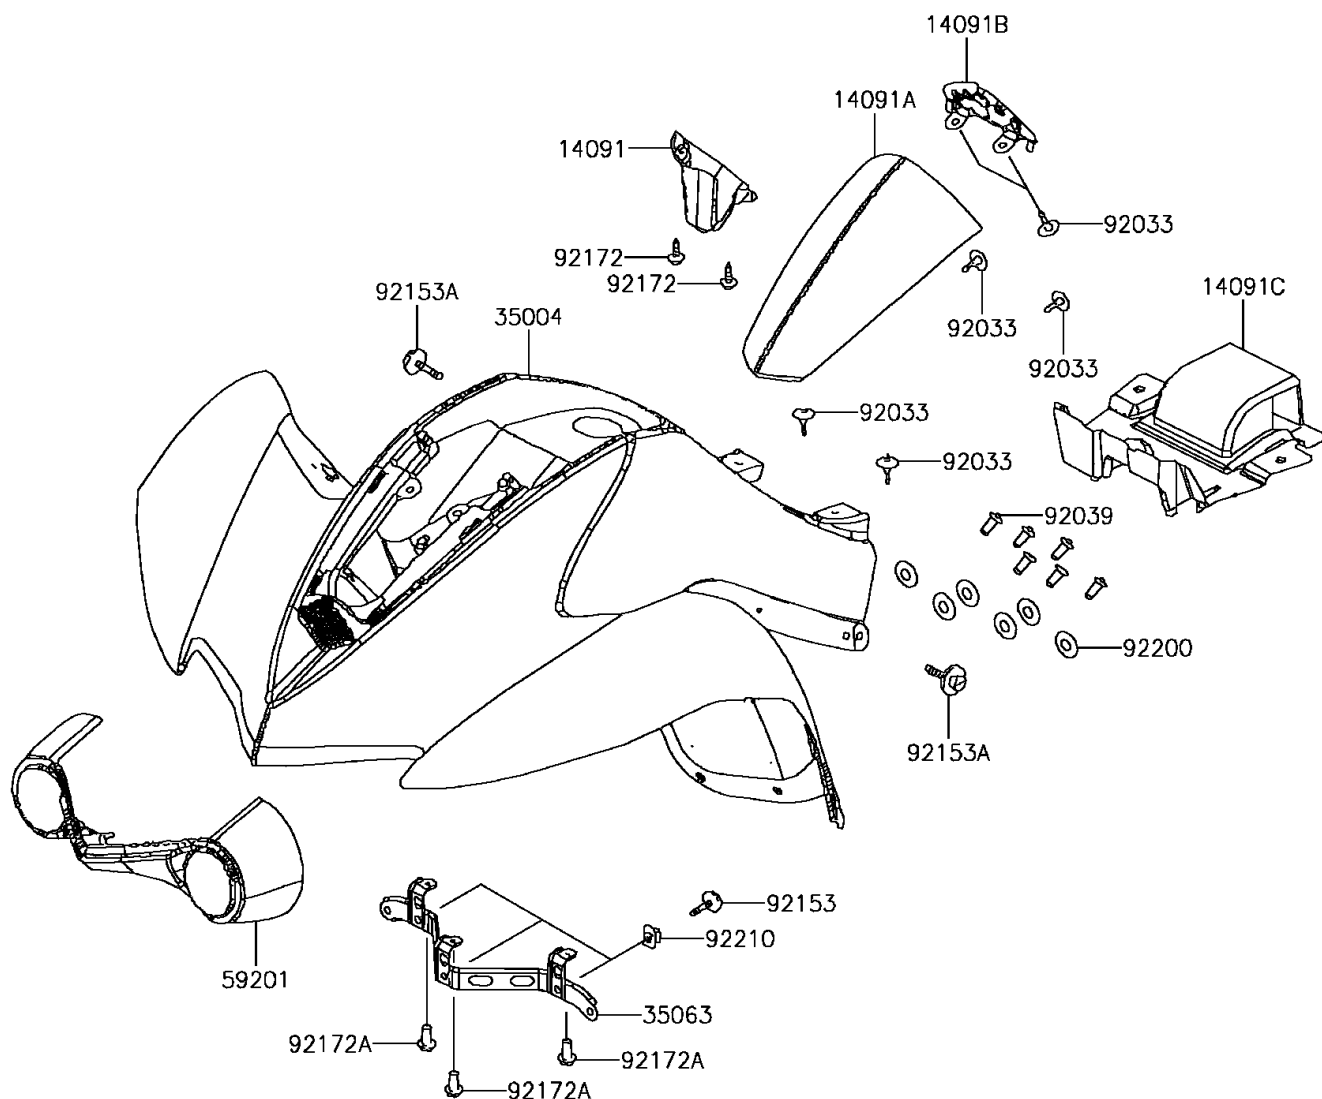

2013 KFX®50 PARTS DIAGRAM

Front Fender(s)

F2171

2013 KFX®50 PARTS LIST

Front Fender(s)

ITEM NAME	PART NUMBER	QUANTITY
COVER,MAIN SWITCH,BLACK (Ref # 14091)	14091-Y006-933	1
COVER,FRONT,WHITE (Ref # 14091A)	14091-Y007-932	1
COVER,CENTER,BLACK (Ref # 14091B)	14091-Y008-933	1
COVER,INNER,BLACK (Ref # 14091C)	14091-Y013-933	1
FENDER-FRONT,GREEN (Ref # 35004)	35004-Y001-930	1
STAY,FRONT FENDER (Ref # 35063)	35063-Y003	1
BUMPER,FRONT,BLACK (Ref # 59201)	59201-Y001-933	1
RIVET (Ref # 92033)	92033-Y010	1
RIVET,3.2X9.8 (Ref # 92039)	92039-Y001	1
BOLT,5X16 (Ref # 92153)	92153-Y013	1
BOLT,6X16 (Ref # 92153A)	92153-Y018	1
SCREW,4X12 (Ref # 92172)	92172-Y019	1
SCREW,TAPPING,5X16 (Ref # 92172A)	92172-Y020	1
WASHER,3MM (Ref # 92200)	92200-Y017	1
NUT,5MM (Ref # 92210)	92210-Y016	1