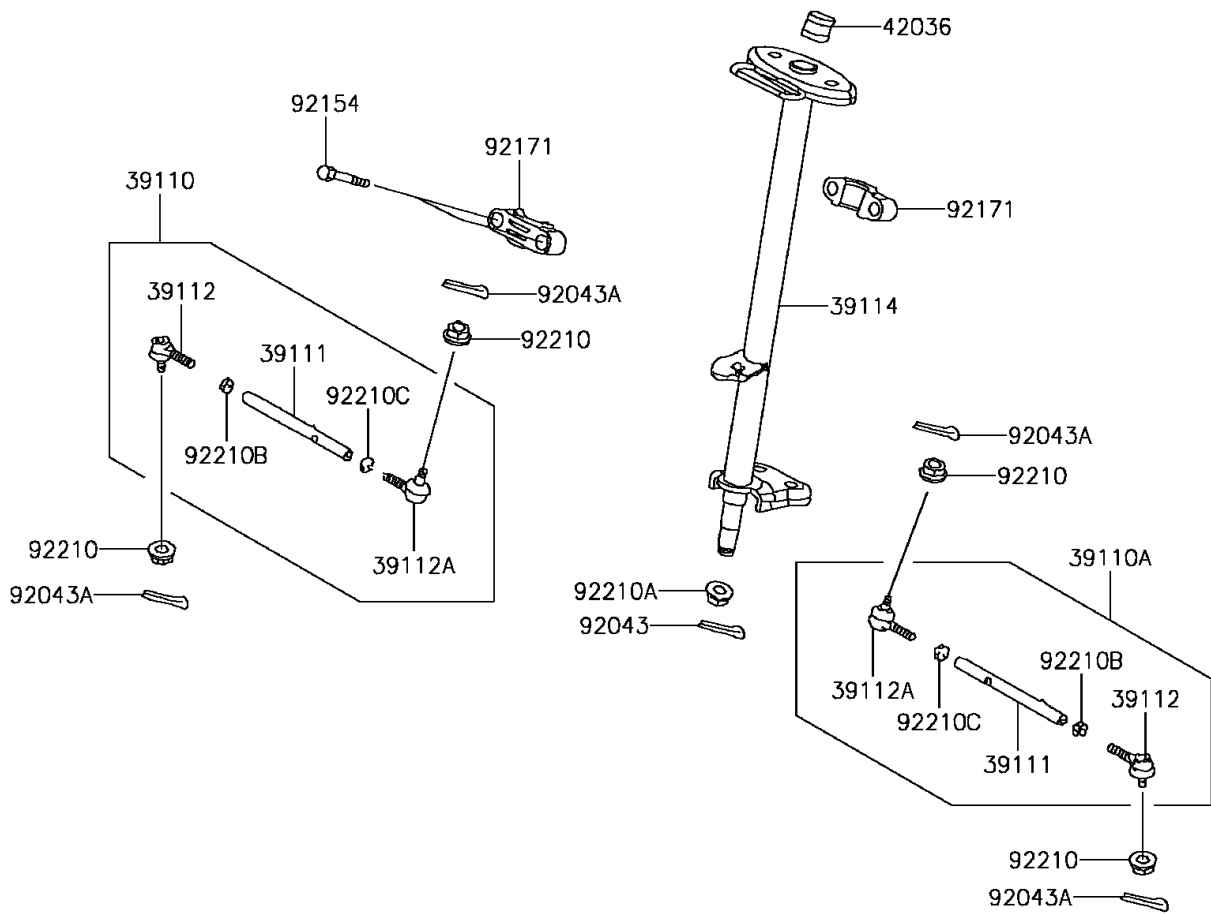

2013 KFX®50 PARTS DIAGRAM

Steering Shaft

F2121

2013 KFX®50 PARTS LIST

Steering Shaft

ITEM NAME	PART NUMBER	QUANTITY
ROD-ASSY-TIE,RH (Ref # 39110)	39110-Y003	1
ROD-ASSY-TIE,LH (Ref # 39110A)	39110-Y004	1
ROD-TIE (Ref # 39111)	39111-Y001	1
RODEND-TIE (Ref # 39112)	39112-Y003	1
RODEND-TIE (Ref # 39112A)	39112-Y004	1
SHAFT-COMP-STRG (Ref # 39114)	39114-Y001	1
SLEEVE (Ref # 42036)	42036-Y001	1
PIN,3X25 (Ref # 92043)	92043-Y009	1
PIN,2.5X20 (Ref # 92043A)	92043-Y010	1
BOLT,FLANGE,8X65 (Ref # 92154)	92154-Y120	1
CLAMP,STEERING SHAFT (Ref # 92171)	92171-Y006	1
NUT,10MM (Ref # 92210)	92210-Y010	1
NUT,14MM (Ref # 92210A)	92210-Y012	1
NUT,10MM (Ref # 92210B)	92210-Y021	1
NUT,10MM (Ref # 92210C)	92210-Y022	1