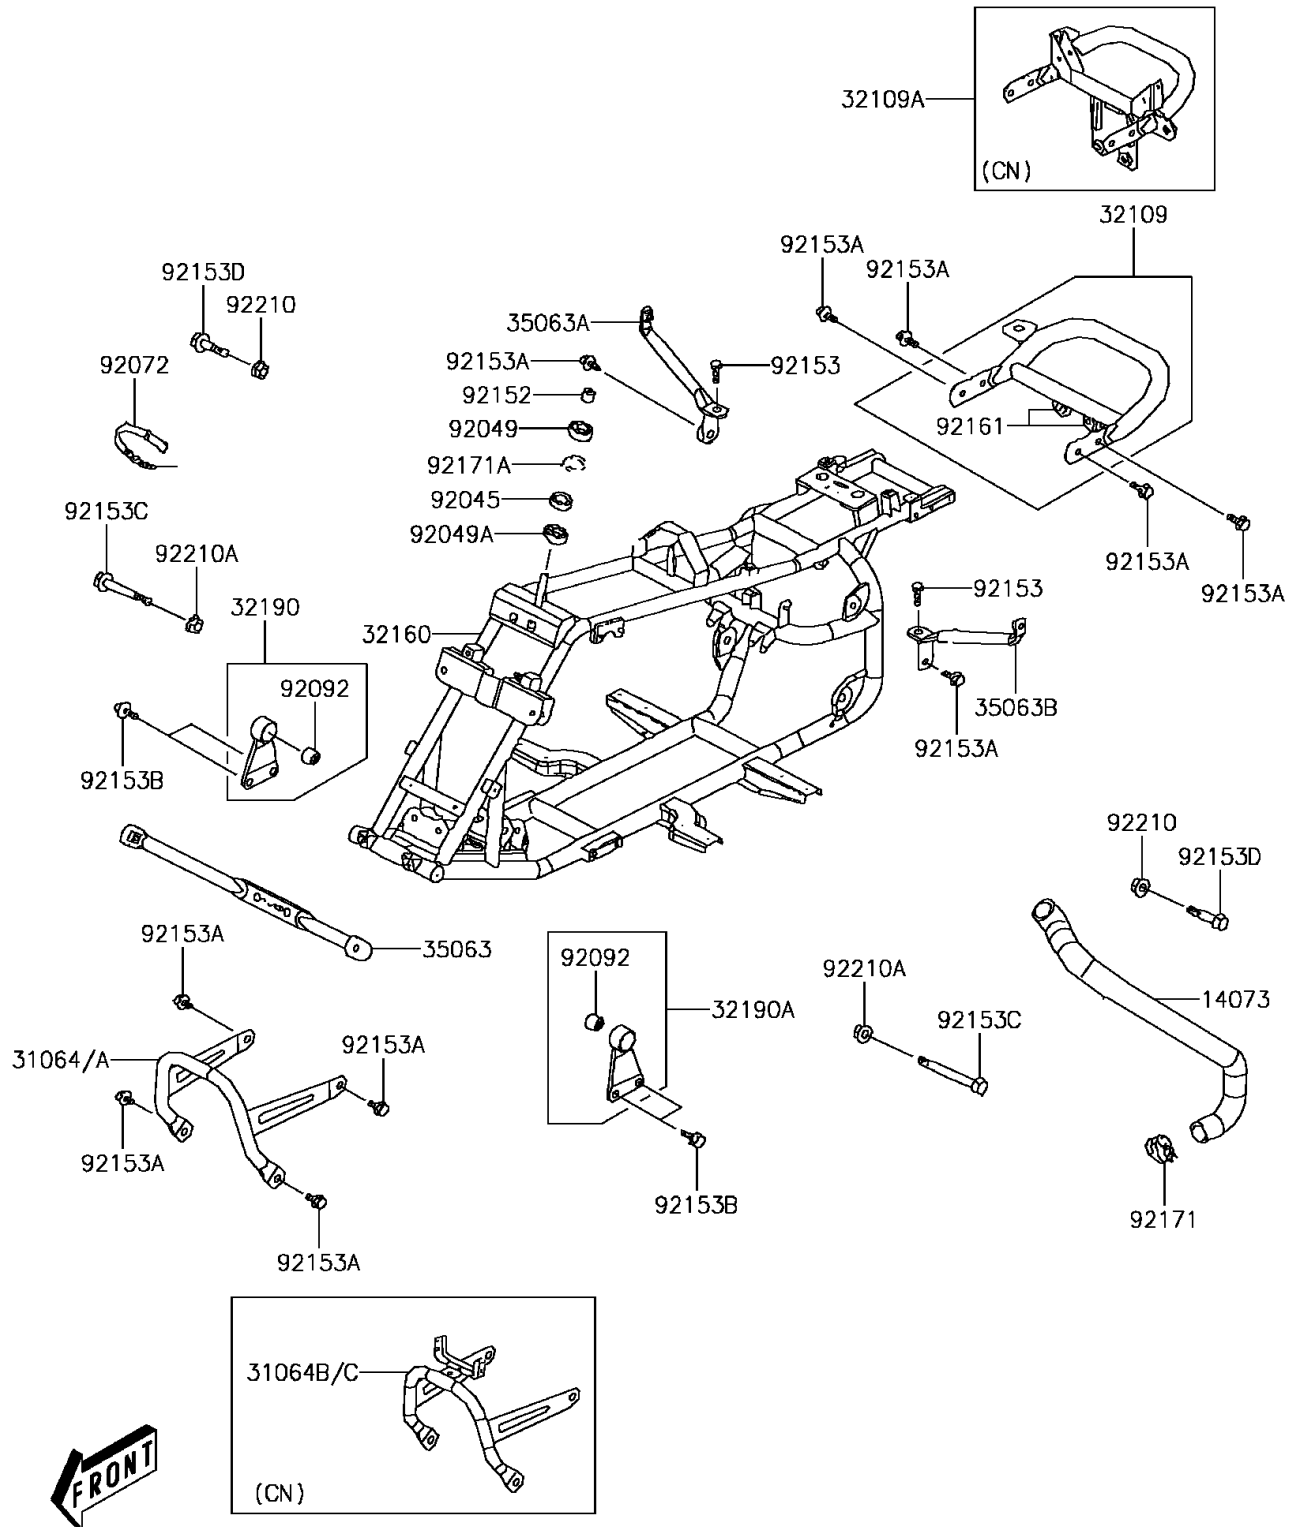

2013 KFX®50 PARTS DIAGRAM

Frame

F2120

2013 KFX®50 PARTS LIST

Frame

ITEM NAME	PART NUMBER	QUANTITY
DUCT (Ref # 14073)	14073-Y002	1
PIPE-COMP,FRONT BUMPER,SILVER (Ref # 31064A)	31064-Y001-938	1
PIPE-COMP,FRONT BUMPER,SILVER (Ref # 31064C)	31064-Y002-938	1
GRIP-FRAME,RR (Ref # 32109)	32109-Y001	1
GRIP-FRAME,RR (Ref # 32109A)	32109-Y003	1
FRAME-COMP (Ref # 32160)	32160-Y002	1
BRACKET-ENGINE,RH (Ref # 32190)	32190-Y001	1
BRACKET-ENGINE,LH (Ref # 32190A)	32190-Y002	1
STAY,FR (Ref # 35063)	35063-Y002	1
STAY,REAR FENDER,RH (Ref # 35063A)	35063-Y004	1
STAY,REAR FENDER,LH (Ref # 35063B)	35063-Y005	1
BEARING-BALL,6002 (Ref # 92045)	92045-Y009	1
SEAL-OIL,18X32X7 (Ref # 92049)	92049-Y003	1
SEAL-OIL,22X35X7 (Ref # 92049A)	92049-Y005	1
BAND (Ref # 92072)	92072-Y003	1
BUSHING-RUBBER (Ref # 92092)	92092-Y001	1
COLLAR (Ref # 92152)	92152-Y009	1
BOLT,FLANGE,6X12 (Ref # 92153)	92153-Y023	1
BOLT,FLANGE,8X12 (Ref # 92153A)	92153-Y031	1
BOLT,FLANGE,8X16 (Ref # 92153B)	92153-Y032	1
BOLT,FLANGE,10X70 (Ref # 92153C)	92153-Y043	1
BOLT,FLANGE,8X40 (Ref # 92153D)	92153-Y069	1
DAMPER (Ref # 92161)	92161-Y006	1
CLAMP (Ref # 92171)	92171-Y004	1
CLAMP (Ref # 92171A)	92171-Y009	1
NUT,FLANGE,8MM (Ref # 92210)	92210-Y032	1
NUT,10MM (Ref # 92210A)	92210-Y034	1