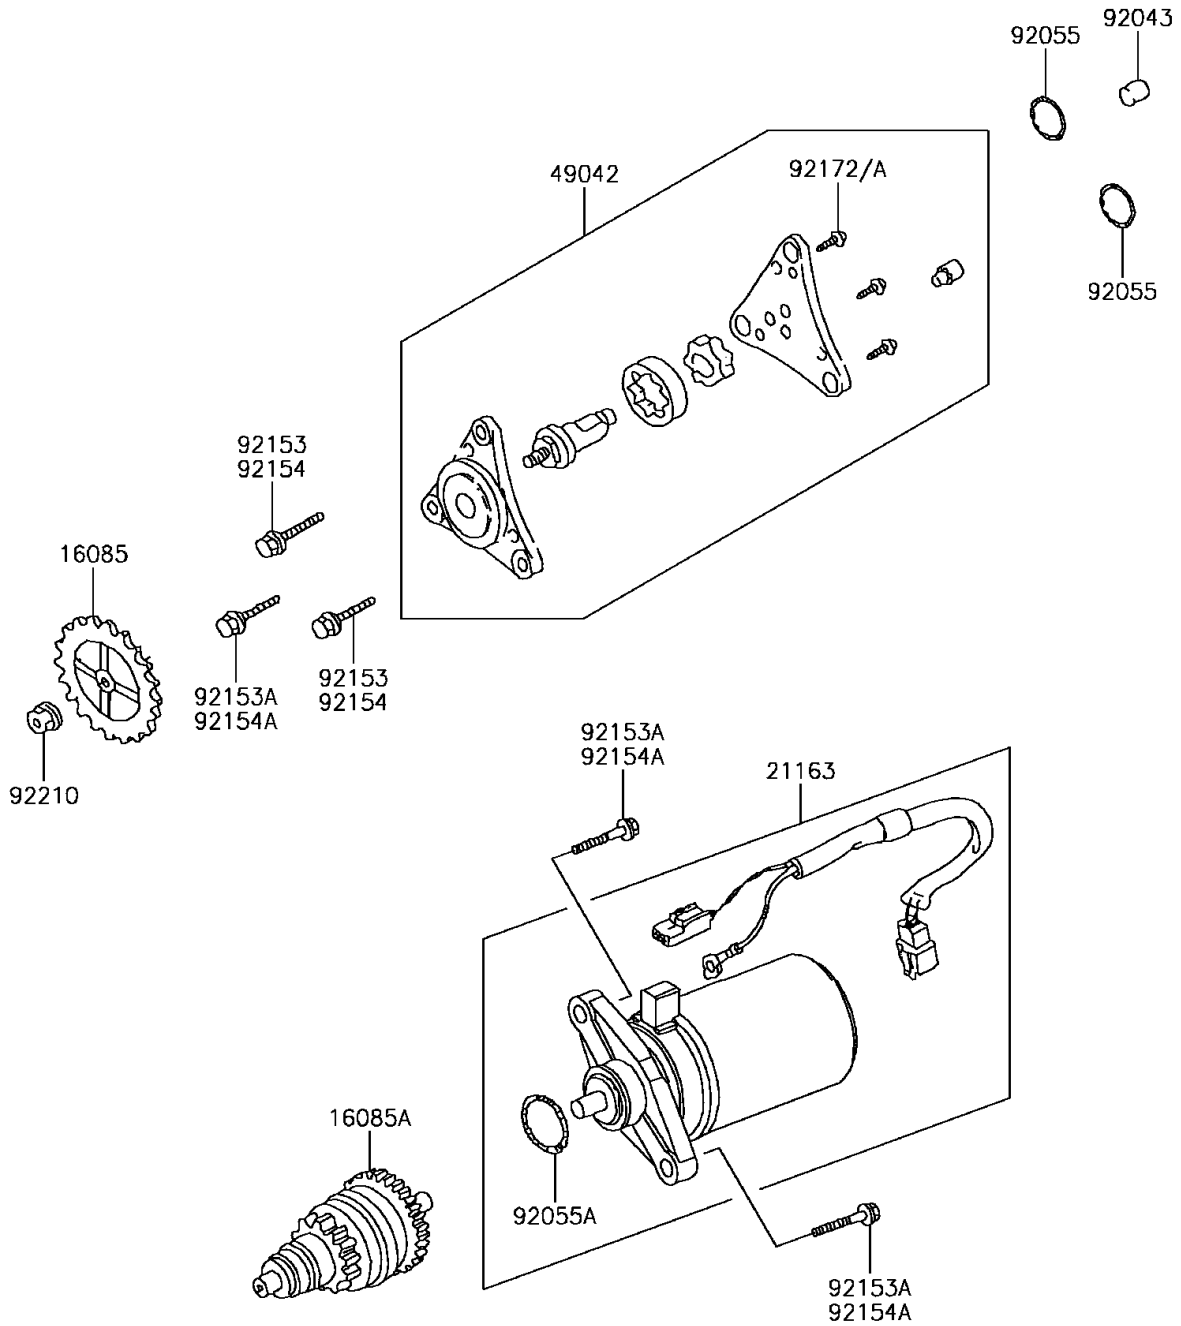

## 2013 KFX®50 PARTS DIAGRAM

Starter Motor

E1840

## 2013 KFX®50 PARTS LIST

Starter Motor

ITEM NAME	PART NUMBER	QUANTITY
GEAR,OIL PUMP (Ref # 16085)	16085-Y002	1
GEAR,STARTER (Ref # 16085A)	16085-Y007	1
STARTER-ELECTRIC (Ref # 21163)	21163-Y001	1
PUMP-OIL (Ref # 49042)	49042-Y002	1
PIN,8X12 (Ref # 92043)	92043-Y007	1
RING-O,9X1.6 (Ref # 92055)	92055-Y009	1
RING-O (Ref # 92055A)	92055-Y012	1
BOLT,FLANGE,6X20 (Ref # 92153)	92153-Y049	1
BOLT,FLANGE,6X25 (Ref # 92153A)	92153-Y051	1
SCREW,4X10 (Ref # 92172)	92172-Y007	1
NUT,6MM (Ref # 92210)	92210-Y027	1