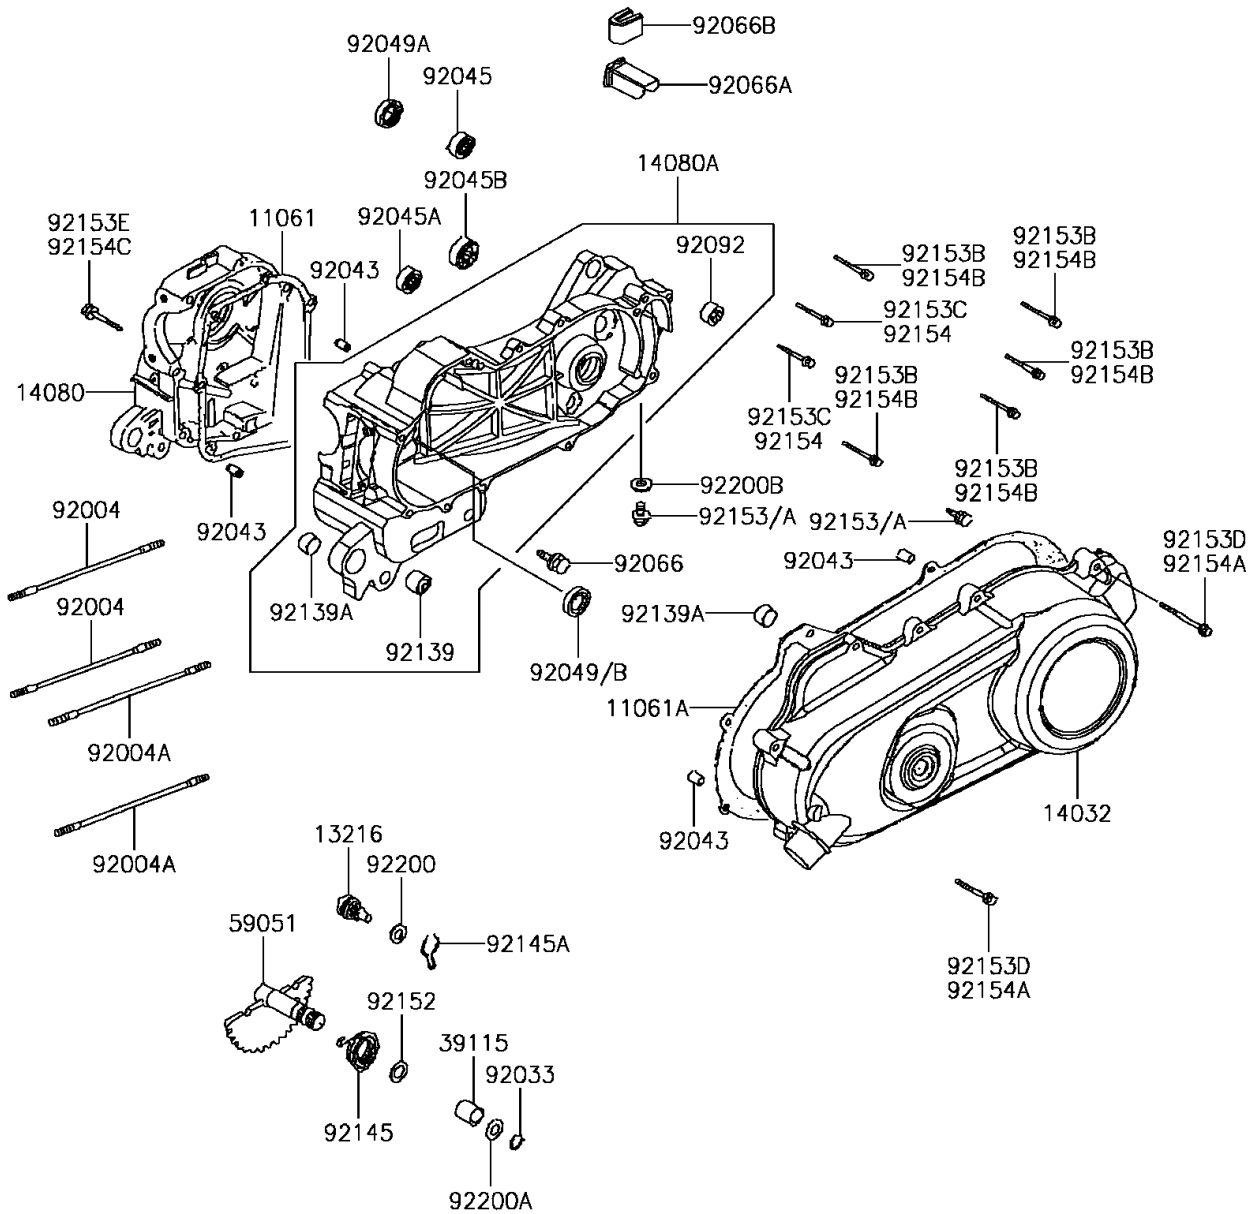

2013 KFX®50 PARTS DIAGRAM

Crankcase

E1411

2013 KFX®50 PARTS LIST

Crankcase

ITEM NAME	PART NUMBER	QUANTITY
GASKET,CRANK CASE (Ref # 11061)	11061-Y002	1
GASKET,CLUTCH COVER (Ref # 11061A)	11061-Y006	1
GEAR-COMP,KICK DRIVEN (Ref # 13216)	13216-Y001	1
COVER-CLUTCH,BLACK (Ref # 14032)	14032-Y001-931	1
CRANKCASE,RH (Ref # 14080)	14080-Y002	1
CRANKCASE,LH (Ref # 14080A)	14080-Y004	1
SHAFT-IDLER,KICK (Ref # 39115)	39115-Y001	1
GEAR-SPUR,KICK STARTER (Ref # 59051)	59051-Y001	1
STUD,7X168 (Ref # 92004)	92004-Y001	1
STUD,7X176 (Ref # 92004A)	92004-Y003	1
RING-SNAP (Ref # 92033)	92033-Y012	1
PIN,8X14 (Ref # 92043)	92043-Y012	1
BEARING-BALL,6201 (Ref # 92045)	92045-Y002	1
BEARING-BALL,6203 (Ref # 92045A)	92045-Y003	1
BEARING-BALL,6203 (Ref # 92045B)	92045-Y006	1
SEAL-OIL,19.8X30X5 (Ref # 92049)	92049-Y001	1
SEAL-OIL,17X30X6 (Ref # 92049A)	92049-Y006	1
PLUG,DRAIN (Ref # 92066)	92066-Y003	1
PLUG (Ref # 92066A)	92066-Y004	1
PLUG (Ref # 92066B)	92066-Y006	1
BUSHING-RUBBER (Ref # 92092)	92092-Y002	1
BUSHING (Ref # 92139)	92139-Y001	1
BUSHING (Ref # 92139A)	92139-Y002	1
SPRING (Ref # 92145)	92145-Y001	1
SPRING,KICK DRIVEN GEAR (Ref # 92145A)	92145-Y011	1
COLLAR (Ref # 92152)	92152-Y006	1
BOLT,FLANGE,8X12 (Ref # 92153)	92153-Y001	1
BOLT,FLANGE,8X40 (Ref # 92153B)	92153-Y035	1
BOLT,FLANGE,8X35 (Ref # 92153C)	92153-Y039	1

2013 KFX®50 PARTS LIST

Crankcase

ITEM NAME	PART NUMBER	QUANTITY
BOLT,FLANGE,6X35 (Ref # 92153D)	92153-Y053	1
BOLT,FLANGE,6X45 (Ref # 92153E)	92153-Y054	1
WASHER,10MM (Ref # 92200)	92200-Y002	1
WASHER (Ref # 92200A)	92200-Y008	1
WASHER,8MM (Ref # 92200B)	92200-Y010	1