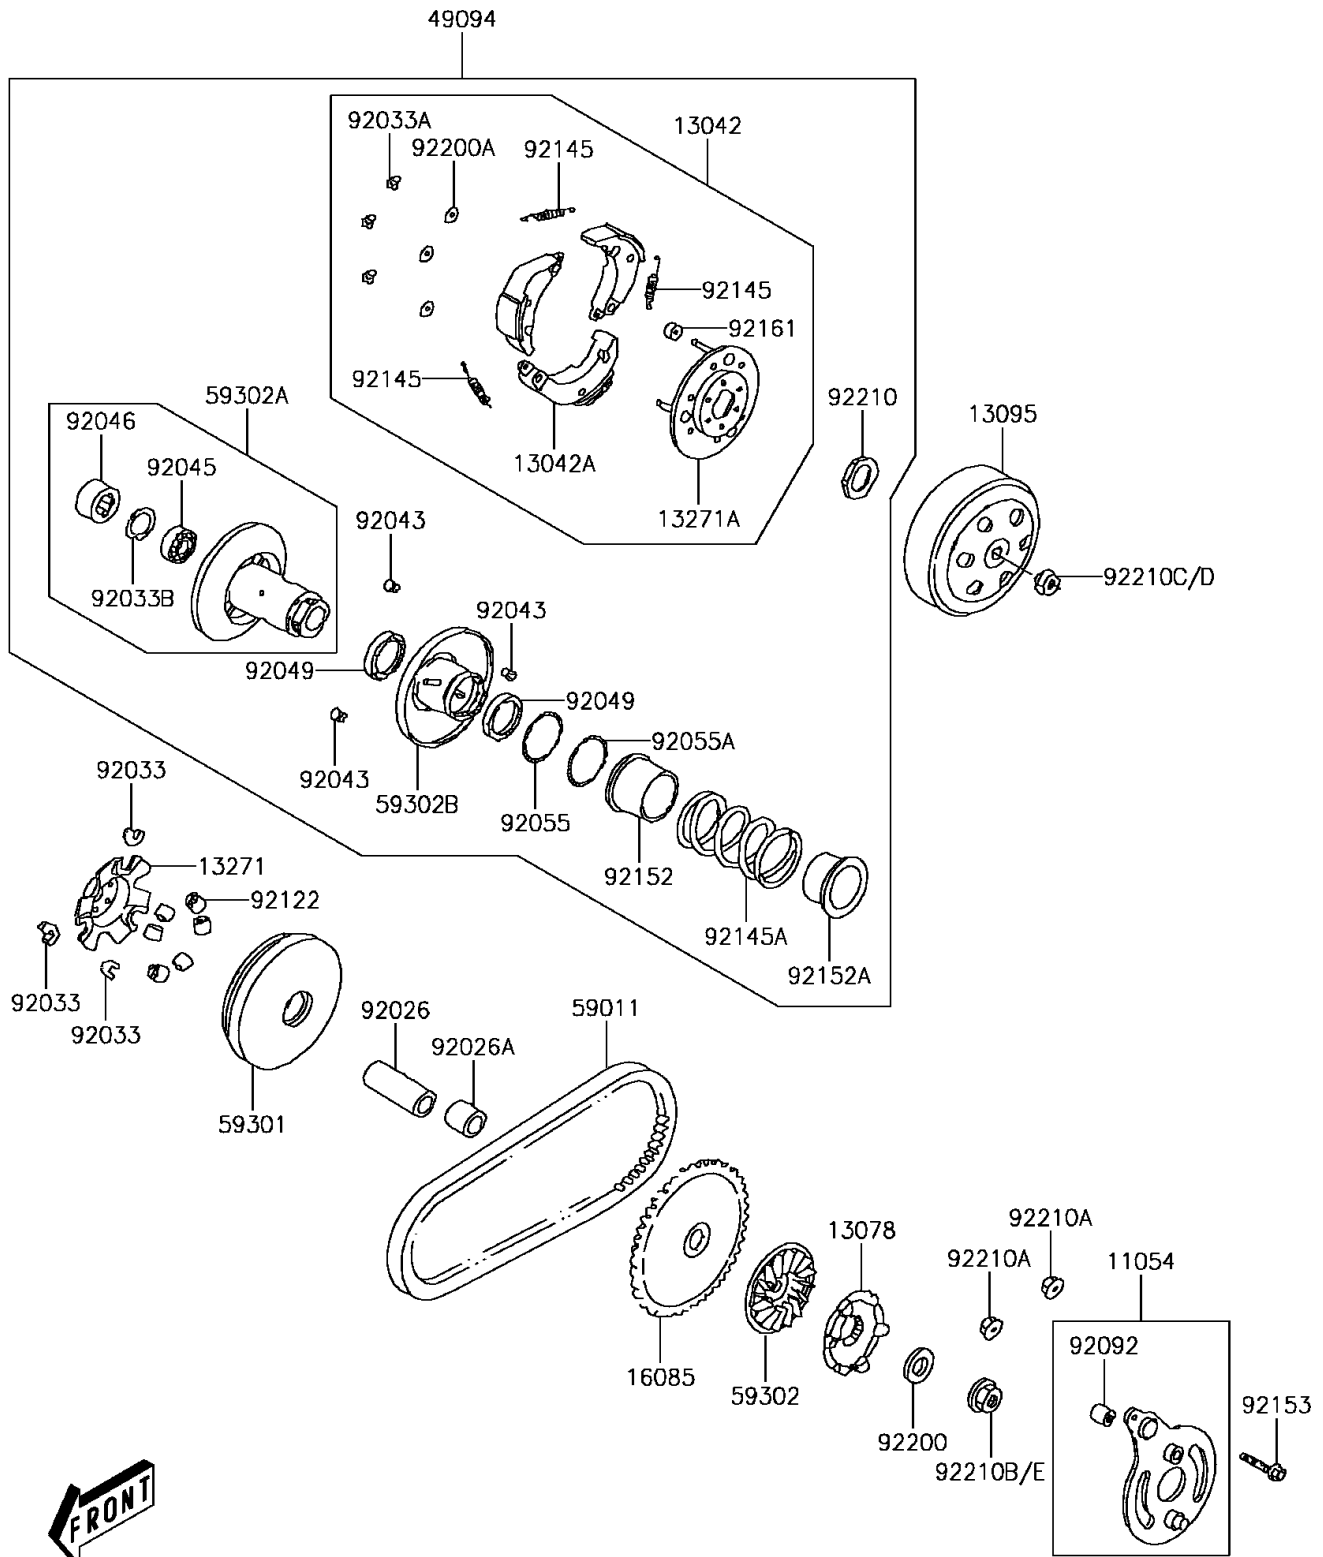

2013 KFX®50 PARTS DIAGRAM

Belt Converter

E1390

2013 KFX®50 PARTS LIST

Belt Converter

ITEM NAME	PART NUMBER	QUANTITY
BRACKET,ENG HANGER (Ref # 11054)	11054-Y006	1
WEIGHT,ASSY (Ref # 13042)	13042-Y001	1
WEIGHT,CLUTCH (Ref # 13042A)	13042-Y003	1
RATCHET,KICK STARTER (Ref # 13078)	13078-Y001	1
HOUSING-COMP-CLUTCH (Ref # 13095)	13095-Y001	1
PLATE,MOVABLE DRIVE (Ref # 13271)	13271-Y004	1
PLATE,DRIVE COMP (Ref # 13271A)	13271-Y005	1
GEAR (Ref # 16085)	16085-Y003	1
CONVERTER-ASSY-DRIVEN (Ref # 49094)	49094-Y002	1
BELT,DRIVE (Ref # 59011)	59011-Y001	1
SHEAVE-MOVABLE (Ref # 59301)	59301-Y001	1
SHEAVE-COMP,FIEXED DRIVE (Ref # 59302)	59302-Y002	1
SHEAVE-COMP,FIXED (Ref # 59302A)	59302-Y003	1
SHEAVE-COMP,MOVABLE (Ref # 59302B)	59302-Y005	1
SPACER (Ref # 92026)	92026-Y001	1
SPACER (Ref # 92026A)	92026-Y003	1
RING-SNAP (Ref # 92033)	92033-Y005	1
RING-SNAP,6MM (Ref # 92033A)	92033-Y007	1
RING-SNAP (Ref # 92033B)	92033-Y013	1
PIN,GUIDE (Ref # 92043)	92043-Y003	1
BEARING-BALL,6901U (Ref # 92045)	92045-Y001	1
BEARING-NEEDLE,17X25X18 (Ref # 92046)	92046-Y001	1
SEAL-OIL,34X39X3 (Ref # 92049)	92049-Y007	1
RING-O,36X1.5 (Ref # 92055)	92055-Y004	1
RING-O,39.8X2.2 (Ref # 92055A)	92055-Y006	1
BUSHING-RUBBER (Ref # 92092)	92092-Y002	1
ROLLER (Ref # 92122)	92122-Y002	1
SPRING,CLUTCH (Ref # 92145)	92145-Y006	1
SPRING (Ref # 92145A)	92145-Y008	1

2013 KFX®50 PARTS LIST

Belt Converter

ITEM NAME	PART NUMBER	QUANTITY
COLLAR,SEAL (Ref # 92152)	92152-Y002	1
COLLAR,SPRING (Ref # 92152A)	92152-Y004	1
BOLT,FLANGE,8X50 (Ref # 92153)	92153-Y037	1
DAMPER (Ref # 92161)	92161-Y002	1
WASHER,12MM (Ref # 92200)	92200-Y003	1
WASHER,6MM (Ref # 92200A)	92200-Y005	1
NUT,28MM (Ref # 92210)	92210-Y002	1
NUT,8MM (Ref # 92210A)	92210-Y013	1
NUT,12MM (Ref # 92210B)	92210-Y020	1
NUT,10MM (Ref # 92210C)	92210-Y029	1