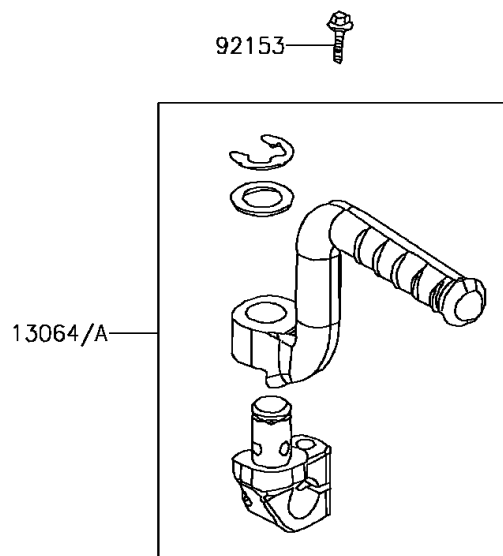

2013 KFX[®]50 PARTS DIAGRAM

Kickstarter Mechanism

E1340

2013 KFX®50 PARTS LIST

Kickstarter Mechanism

ITEM NAME	PART NUMBER	QUANTITY
LEVER-ASSY-KICK,PEDAL (Ref # 13064)	13064-Y001	1
LEVER-ASSY-KICK,PEDAL (Ref # 13064A)	13064-Y003	1
BOLT,FLANGE,6X22 (Ref # 92153)	92153-Y026	1