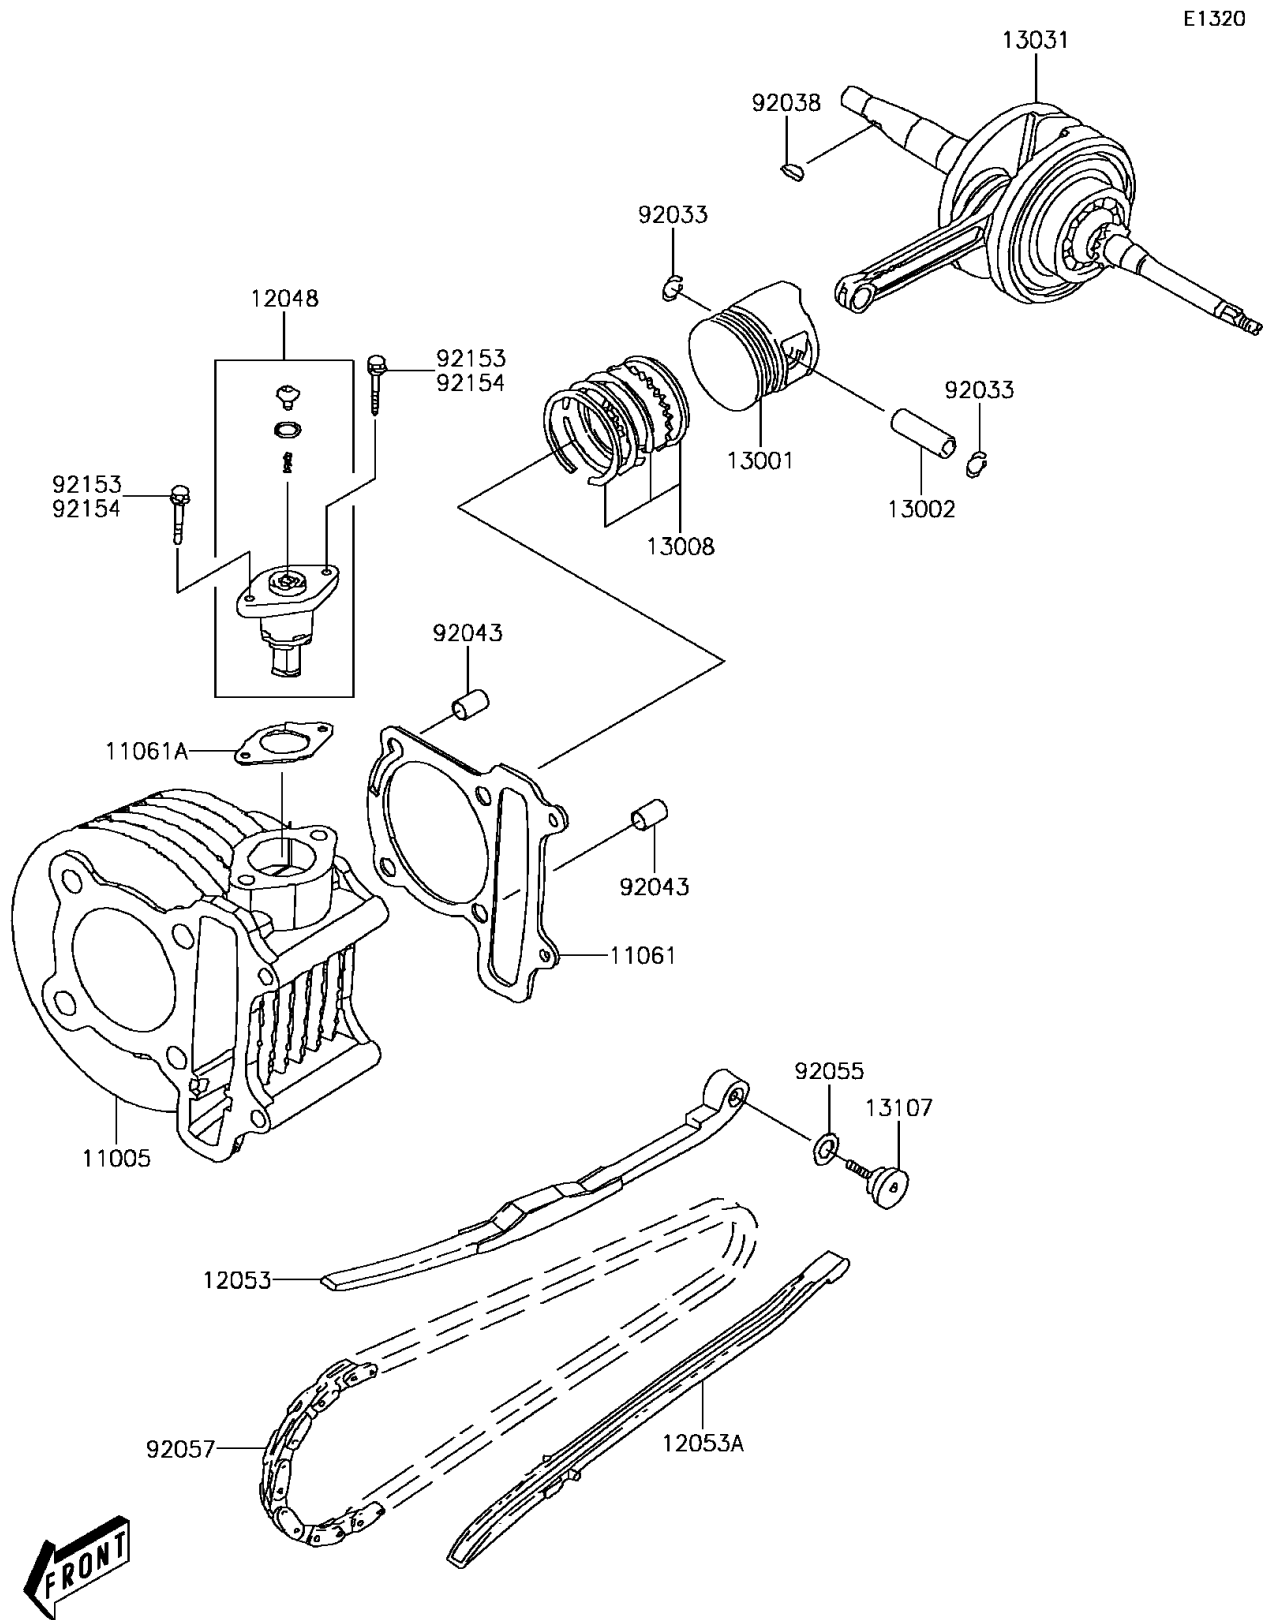

2013 KFX®50 PARTS DIAGRAM

Crankshaft/Piston(s)

2013 KFX®50 PARTS LIST

Crankshaft/Piston(s)

ITEM NAME	PART NUMBER	QUANTITY
CYLINDER-ENGINE (Ref # 11005)	11005-Y001	1
GASKET,CYLINDER BASE (Ref # 11061)	11061-Y008	1
GASKET (Ref # 11061A)	11061-Y013	1
TENSIONER-ASSY (Ref # 12048)	12048-Y002	1
GUIDE-CHAIN,TENSIONER (Ref # 12053)	12053-Y001	1
GUIDE-CHAIN (Ref # 12053A)	12053-Y003	1
PISTON-ENGINE (Ref # 13001)	13001-Y002	1
PIN-PISTON (Ref # 13002)	13002-Y002	1
RING-SET-PISTON (Ref # 13008)	13008-Y002	1
CRANKSHAFT-COMP (Ref # 13031)	13031-Y002	1
SHAFT,CHAIN GUIDE (Ref # 13107)	13107-Y001	1
RING-SNAP (Ref # 92033)	92033-Y001	1
KEY,WOODRUFF (Ref # 92038)	92038-Y001	1
PIN,8X14 (Ref # 92043)	92043-Y006	1
RING-O,15.2X1.5 (Ref # 92055)	92055-Y003	1
CHAIN,CAMSHAFT (Ref # 92057)	92057-Y001	1
BOLT,FLANGE,6X18 (Ref # 92153)	92153-Y048	1