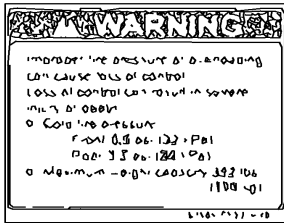

2012 Brute Force® 300 PARTS DIAGRAM

Labels(US)

F2860

56071E

56071F

56071K

56071C

56071B

Labels(US)

ITEM NAME	PART NUMBER	QUANTITY
LABEL-WARNING (Ref # 56071)	56071-Y002	1
LABEL-WARNING,OFF ROAD (Ref # 56071A)	56071-Y019	1
LABEL-WARNING,NO PASSENGER (Ref # 56071B)	56071-Y022	1
LABEL-WARNING,SHIFT LEVER (Ref # 56071C)	56071-Y034	1
LABEL-WARNING,AIR CLEANER (Ref # 56071D)	56071-Y035	1
LABEL-WARNING,OFF ROAD (Ref # 56071E)	56071-Y036	1
LABEL-WARNING,MAX. CAPACITY (Ref # 56071F)	56071-Y037	1
LABEL-WARNING,UNDER 16 (Ref # 56071G)	56071-Y038	1
LABEL-WARNING,HANGTAG (Ref # 56071H)	56071-Y039	1
LABEL-WARNING,CARRIER (Ref # 56071I)	56071-Y040	1
LABEL-WARNING,CARRIER (Ref # 56071J)	56071-Y041	1
LABEL-WARNING,DRIVE BELT (Ref # 56071K)	56071-Y042	1