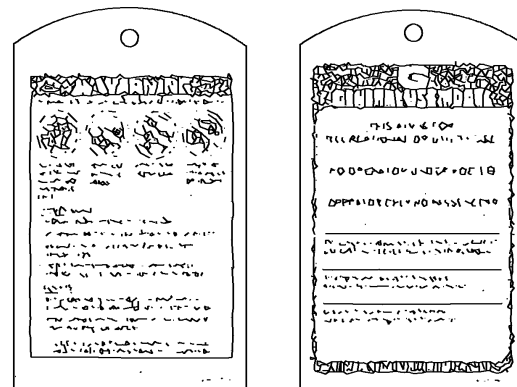

56071

56071H