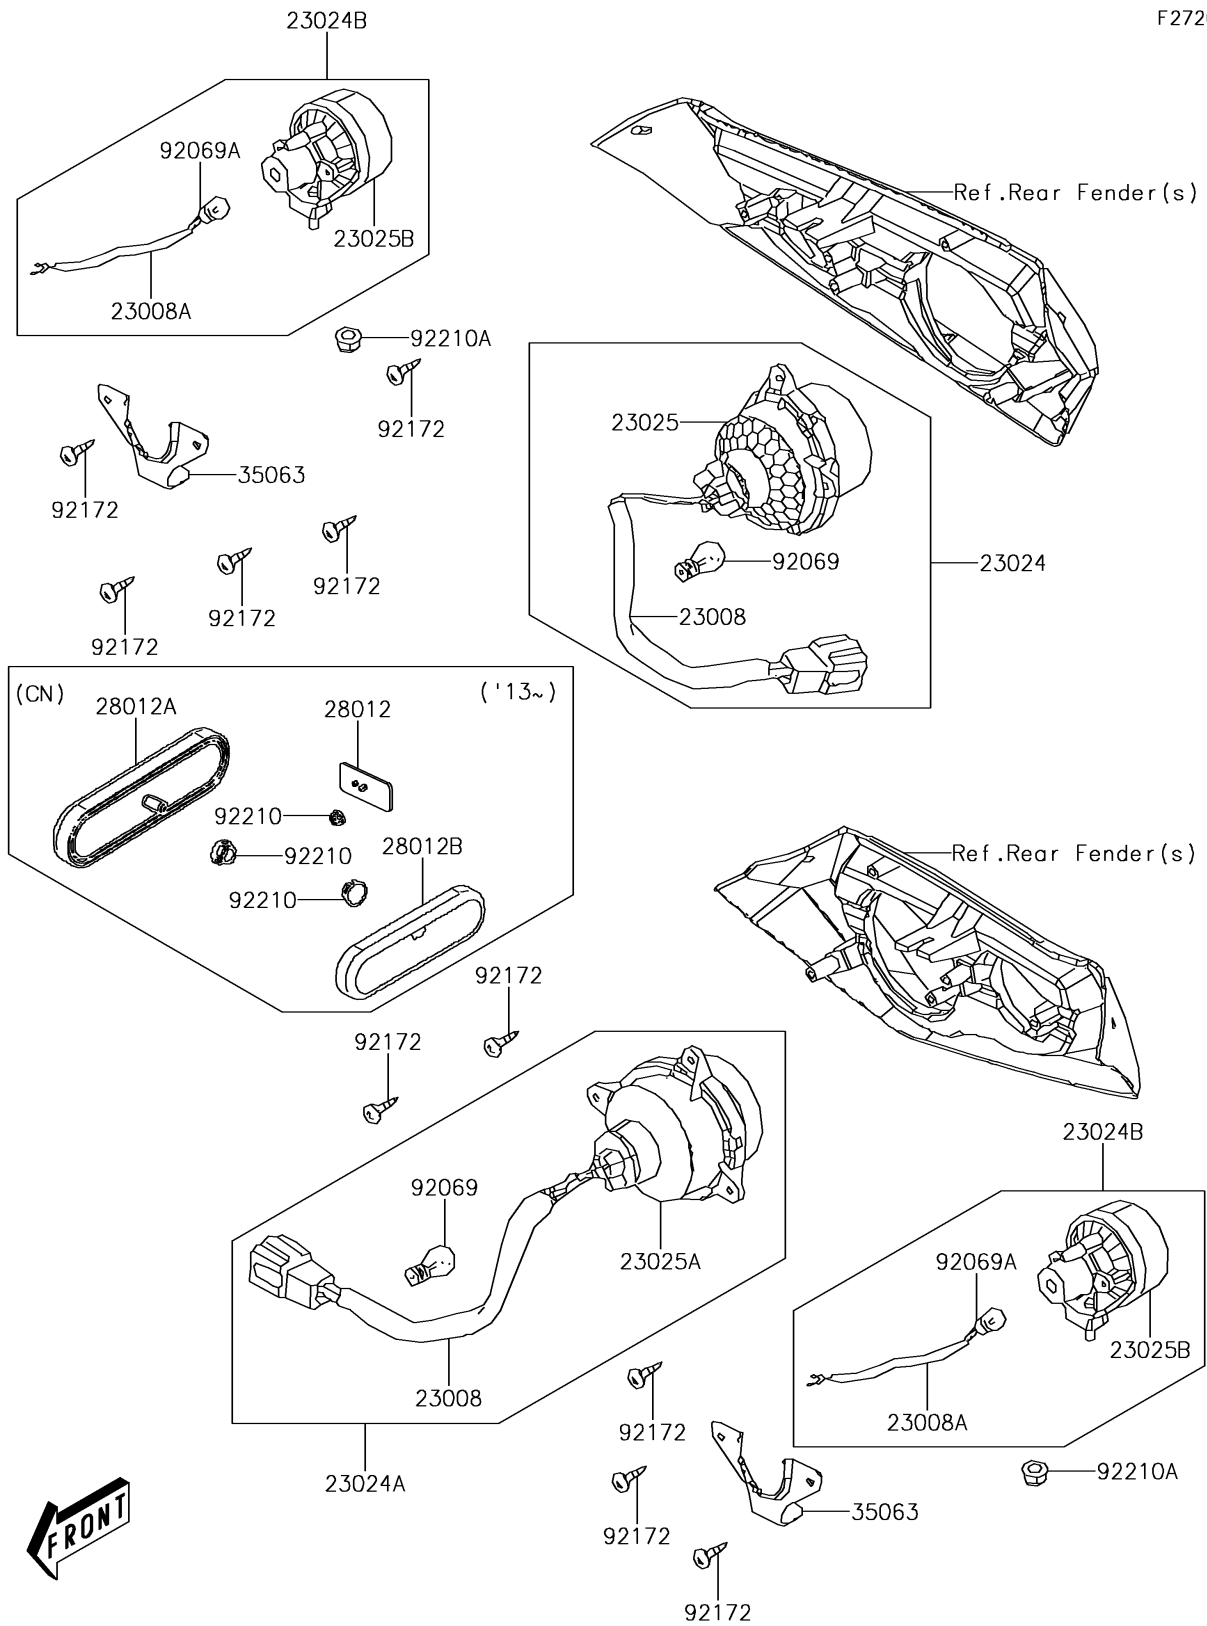

2012 Brute Force® 300 PARTS DIAGRAM

Taillight(s)

F2720

2012 Brute Force® 300 PARTS LIST

Taillight(s)

ITEM NAME	PART NUMBER	QUANTITY
SOCKET-ASSY, TAIL LAMP (Ref # 23008)	23008-Y004	1
SOCKET-ASSY (Ref # 23008A)	23008-Y005	1
LAMP-ASSY-TAIL, RH (Ref # 23024)	23024-Y001	1
LAMP-ASSY-TAIL, LH (Ref # 23024A)	23024-Y002	1
LAMP-ASSY-TAIL (Ref # 23024B)	23024-Y003	1
LAMP-TAIL, RH (Ref # 23025)	23025-Y003	1
LAMP-TAIL, LH (Ref # 23025A)	23025-Y004	1
LAMP-TAIL (Ref # 23025B)	23025-Y005	1
STAY, TAIL LAMP (Ref # 35063)	35063-Y009	1
BULB (Ref # 92069)	92069-Y001	1
BULB, 12V 5W (Ref # 92069A)	92069-Y004	1
SCREW, TAPPING, 5X16 (Ref # 92172)	92172-Y020	1
NUT, FLANGE, 5MM (Ref # 92210A)	92210-Y053	1