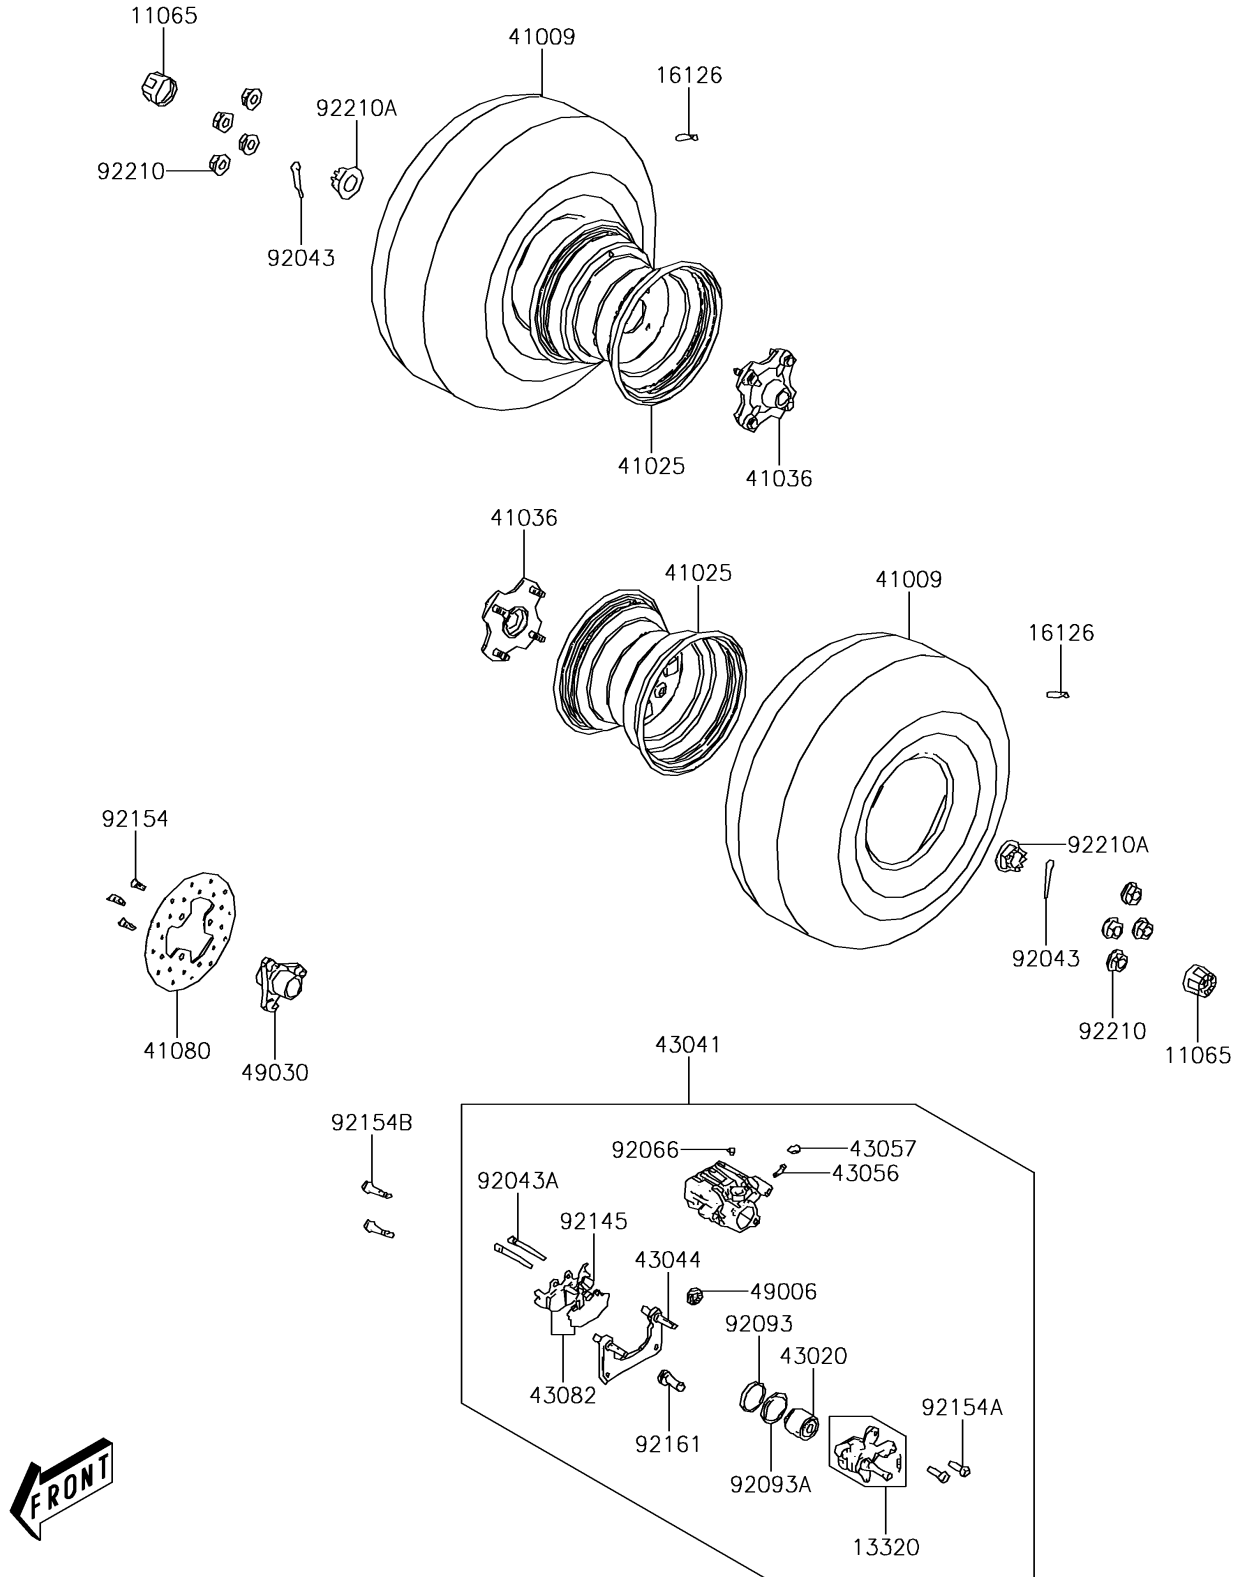

2012 Brute Force® 300 PARTS DIAGRAM

Rear Hub

F2240

2012 Brute Force® 300 PARTS LIST

Rear Hub

ITEM NAME	PART NUMBER	QUANTITY
CAP,WHEEL (Ref # 11065)	11065-Y015	1
LEVER-ASSY,ADJUSTABLE (Ref # 13320)	13320-Y001	1
VALVE,RIM (Ref # 16126)	16126-Y001	1
TIRE,RR (Ref # 41009)	41009-Y005	1
RIM,RR,BLACK (Ref # 41025)	41025-Y005-935	1
HUB-ASSY,RR (Ref # 41036)	41036-Y005	1
DISC (Ref # 41080)	41080-Y003	1
PISTON-COMP-BRAKE (Ref # 43020)	43020-Y002	1
CALIPER-ASSY,RR (Ref # 43041)	43041-Y004	1
HOLDER-COMP-CALIPER,RR (Ref # 43044)	43044-Y002	1
BREATHER-BRAKE (Ref # 43056)	43056-0006	1
CAP-BREATHER (Ref # 43057)	43057-Y002	1
PAD-ASSY-BRAKE (Ref # 43082)	43082-Y004	1
BOOT,CALIPER (Ref # 49006)	49006-Y005	1
HUB,BRAKE DISK (Ref # 49030)	49030-Y002	1
PIN,3X25 (Ref # 92043)	92043-Y011	1
PIN,HANGER (Ref # 92043A)	92043-Y023	1
PLUG (Ref # 92066)	92066-Y012	1
SEAL,DUST (Ref # 92093)	92093-0613	1
PACKING,PISTON SEAL (Ref # 92093A)	92093-Y006	1
SPRING,PAD (Ref # 92145)	92145-Y035	1
BOLT,8X24 (Ref # 92154)	92154-Y025	1
BOLT,FLANGE (Ref # 92154A)	92154-Y028	1
BOLT,FLANGE,8X20 (Ref # 92154B)	92154-Y226	1
DAMPER (Ref # 92161)	92161-Y012	1
NUT,10MM (Ref # 92210)	92210-Y044	1
NUT,CASTEL,18MM (Ref # 92210A)	92210-Y046	1